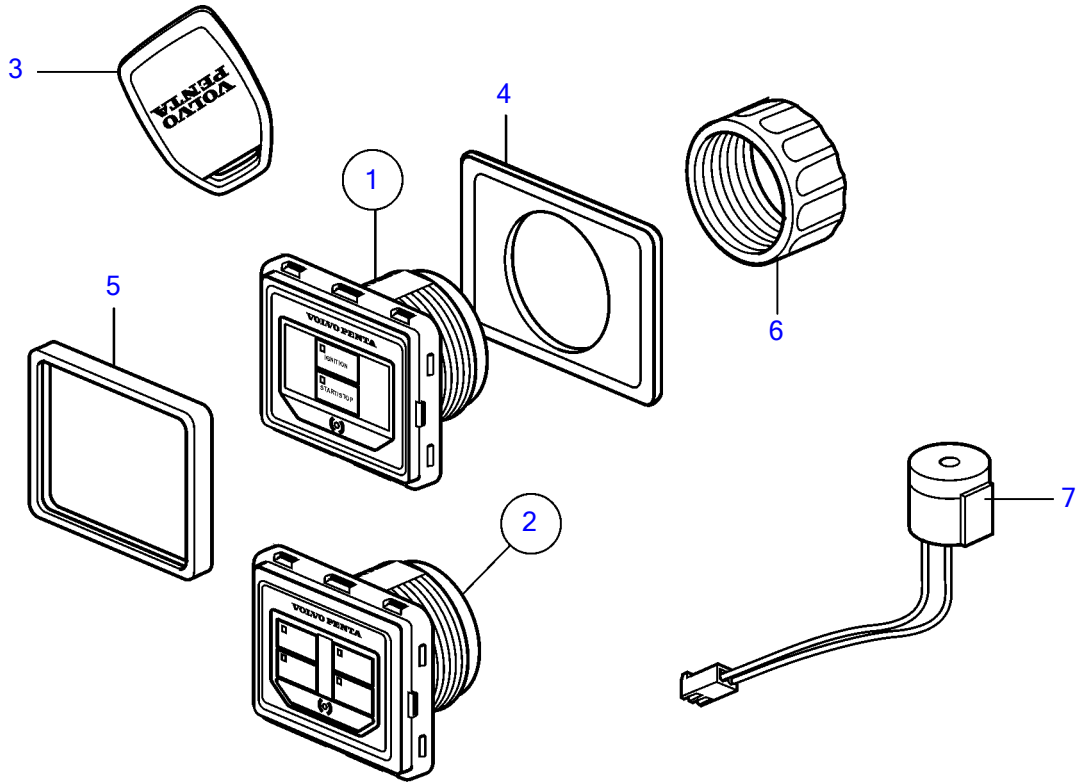

V8-225-CE-A, V8-300-CE-A, V8-320-CE-A

26339

V8-225-CE-A, V8-300-CE-A, V8-320-CE-A

REF	PART NO.	QTY	DESCRIPTION	NOTES
1	21758304	1	Panel	Single panel
2	21836809	1	Panel	Twin panel
3	21758351	2	• Key	
4	3808135	1	• Gasket	
5	21467057	1	• Frame	
6	3808134	1	• Nut	
7	21358227	1	• Buzzer	
8	21693204	1	Cable	e-Key single harness
9	21693208	1	Cable	e-Key twin harness
10	21693202	1	Cable	e-Key single harness with Lanyard
11	21693206	1	Cable	e-Key twin harness with Lanyard
12	21876876	1	Cable	e-Key quad harness