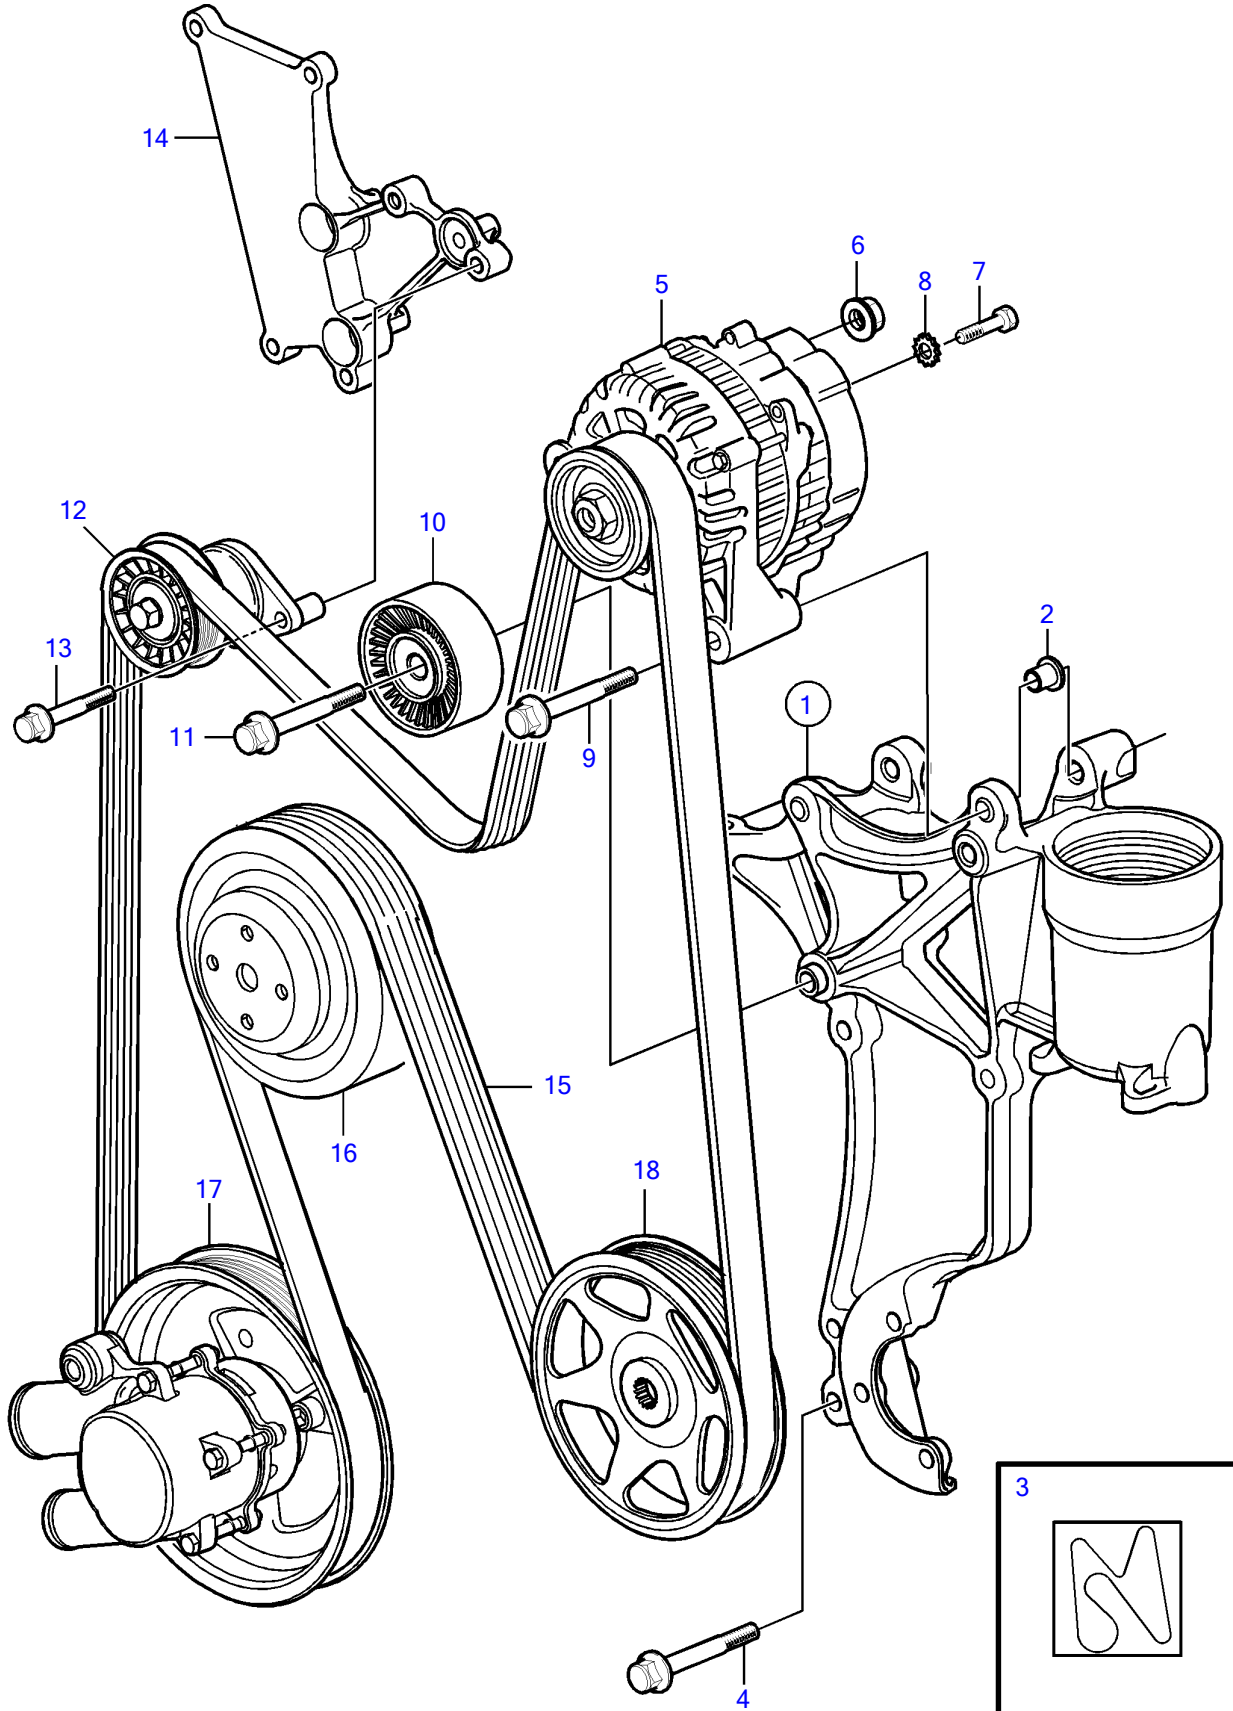

V8-225-CE-A, V8-300-CE-A, V8-320-CE-A

V8-225-CE-A, V8-300-CE-A, V8-320-CE-A

REF	PART NO.	QTY	DESCRIPTION	NOTES
1	21573817	1	Bracket	
2	3863175	2	• Bushing	
3	3863274	1	Decal	
4	3853392	4	Flange screw	
5	3884950	1	Alternator	
6	945408	1	Flange nut	
7	3852208	1	Screw	
8	3852520	1	Washer	
9	3860169	2	Flange screw	
10	21585053	1	Idler pulley	
11	21425128		Flange screw	
12	3885250	1	Belt tensioner	
13	22063732	2	Flange screw	
14	21358873	1	Bracket	See "Fuel system" page
15	21399021	1	Belt	
16		1	Pulley, circulation pump	
17		1	Sea water pump	
18		1	Pulley, power steering pump	

47702833-30-37860

25367

Upd:2014-07-01

V8-225-CE-A, V8-300-CE-A, V8-320-CE-A

VOLVO
PENTA