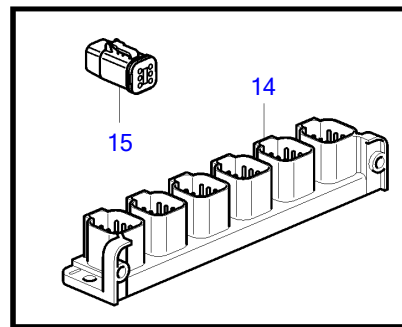

V8-225-CE-A, V8-300-CE-A, V8-320-CE-A

V8-225-CE-A, V8-300-CE-A, V8-320-CE-A

REF	PART NO.	QTY	DESCRIPTION	SEE SEC.	NOTES
1	21825662	1	Cable		Y-split, multisensor
2	21427463	1	Cable		Auxiliary relay
3	977184	1	• Housing		
4	873765	1	Relay		12V
5	3889410	1	Extension cable'verl		L=1.5m
	3842733	1	Extension cable'verl		L=3.0m
	3842734	1	Extension cable'verl		L=5.0m
	3842735	1	Extension cable'verl		L=7.0m
	3842736	1	Extension cable'verl		L=9.0m
	3842737	1	Extension cable'verl		L=11.0m
	21172469	1	Extension cable'verl		L=20m
	21172470	1	Extension cable'verl		L=40m
6	21421945	1	Cable		Steering adapter
7	3588972	1	Cable kit		Y-connector bus cable, 6-pole., L=0.5m
	874960	2	• Housing		
	874959	1	• Housing		
8	3886666	1	Cable, multilink		L=1.5m
	21166002	1	Wiring harness, multilink		7m
	21166003	1	Wiring harness, multilink		9m
	21166004	1	Wiring harness, multilink		13m
9	3588206	1	Cable kit, y-split		
10	21865234	1	Cable		L=1.5m
	874789	1	Cable kit		L=5.0m
	889550	1	Cable		L=7.0m
	889551	1	Cable		L=9.0m
	889552	1	Cable		L=11.0m
	888013	1	Cable		L=13.0m
11	21460908	1	Converter		A-can converter
12	21480272	1	Cable		Extension cable, 6 pin. 1.5m, steering
13	3848966	1	Control unit		Dimmer unit
			• Bulletin P-38-1-1	P-38-1-1-EN	ADU - Automatic Dimmer Unit
14	21469055	1	Connection block		Multi-link hub
15	21825714	1	Terminal		
16	21287072		Wiring harness		T-cable, Multi-link hub
	874960	3	• Housing		
17	21427460	1	Cable		T-cable, Datalink
18	874759	1	Extension cable'verl		extension cable, Easy-link gauges, L=1.0m
	3807043	1	Extension cable'verl		extension cable, Easy-link gauges, L=3.0m