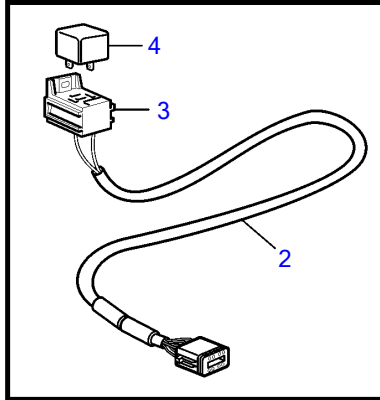

V8-225-CE-A, V8-300-CE-A, V8-320-CE-A

V8-225-CE-A, V8-300-CE-A, V8-320-CE-A

REF	PART NO.	QTY	DESCRIPTION	SEE SEC.	NOTES
1	21825662	1	Cable		Y-split, multisensor
2	21427463	1	Cable		Auxiliary relay
3	977184	1	• Housing		
4	873765	1	Relay		12V
5	3889410	1	Extension cable'verl		L=1.5m
	3842733	1	Extension cable'verl		L=3.0m
	3842734	1	Extension cable'verl		L=5.0m
	3842735	1	Extension cable'verl		L=7.0m
	3842736	1	Extension cable'verl		L=9.0m
	3842737	1	Extension cable'verl		L=11.0m
	21172469	1	Extension cable'verl		L=20m
	21172470	1	Extension cable'verl		L=40m
6	21421945	1	Cable		Steering adapter
7	3588972	1	Cable kit		Y-connector bus cable, 6-pole., L=0.5m
	874960	2	• Housing		
	874959	1	• Housing		
8	3886666	1	Cable, multilink		L=1.5m
	21166002	1	Wiring harness, multilink		7m
	21166003	1	Wiring harness, multilink		9m
	21166004	1	Wiring harness, multilink		13m
9	3588206	1	Cable kit, y-split		
10	21865234	1	Cable		L=1.5m
	874789	1	Cable kit		L=5.0m
	889550	1	Cable		L=7.0m
	889551	1	Cable		L=9.0m
	889552	1	Cable		L=11.0m
	888013	1	Cable		L=13.0m
11	21460908	1	Converter		A-can converter
12	21480272	1	Cable		Extension cable, 6 pin. 1.5m, steering
13	3848966	1	Control unit		Dimmer unit
			• Bulletin P-38-1-1	P-38-1-1-EN	ADU - Automatic Dimmer Unit
14	21469055	1	Connection block		Multi-link hub
15	21825714	1	Terminal		
16	21287072		Wiring harness		T-cable, Multi-link hub
	874960	3	• Housing		
17	21427460	1	Cable		T-cable, Datalink
18	874759	1	Extension cable'verl		extension cable, Easy-link gauges, L=1.0m
	3807043	1	Extension cable'verl		extension cable, Easy-link gauges, L=3.0m