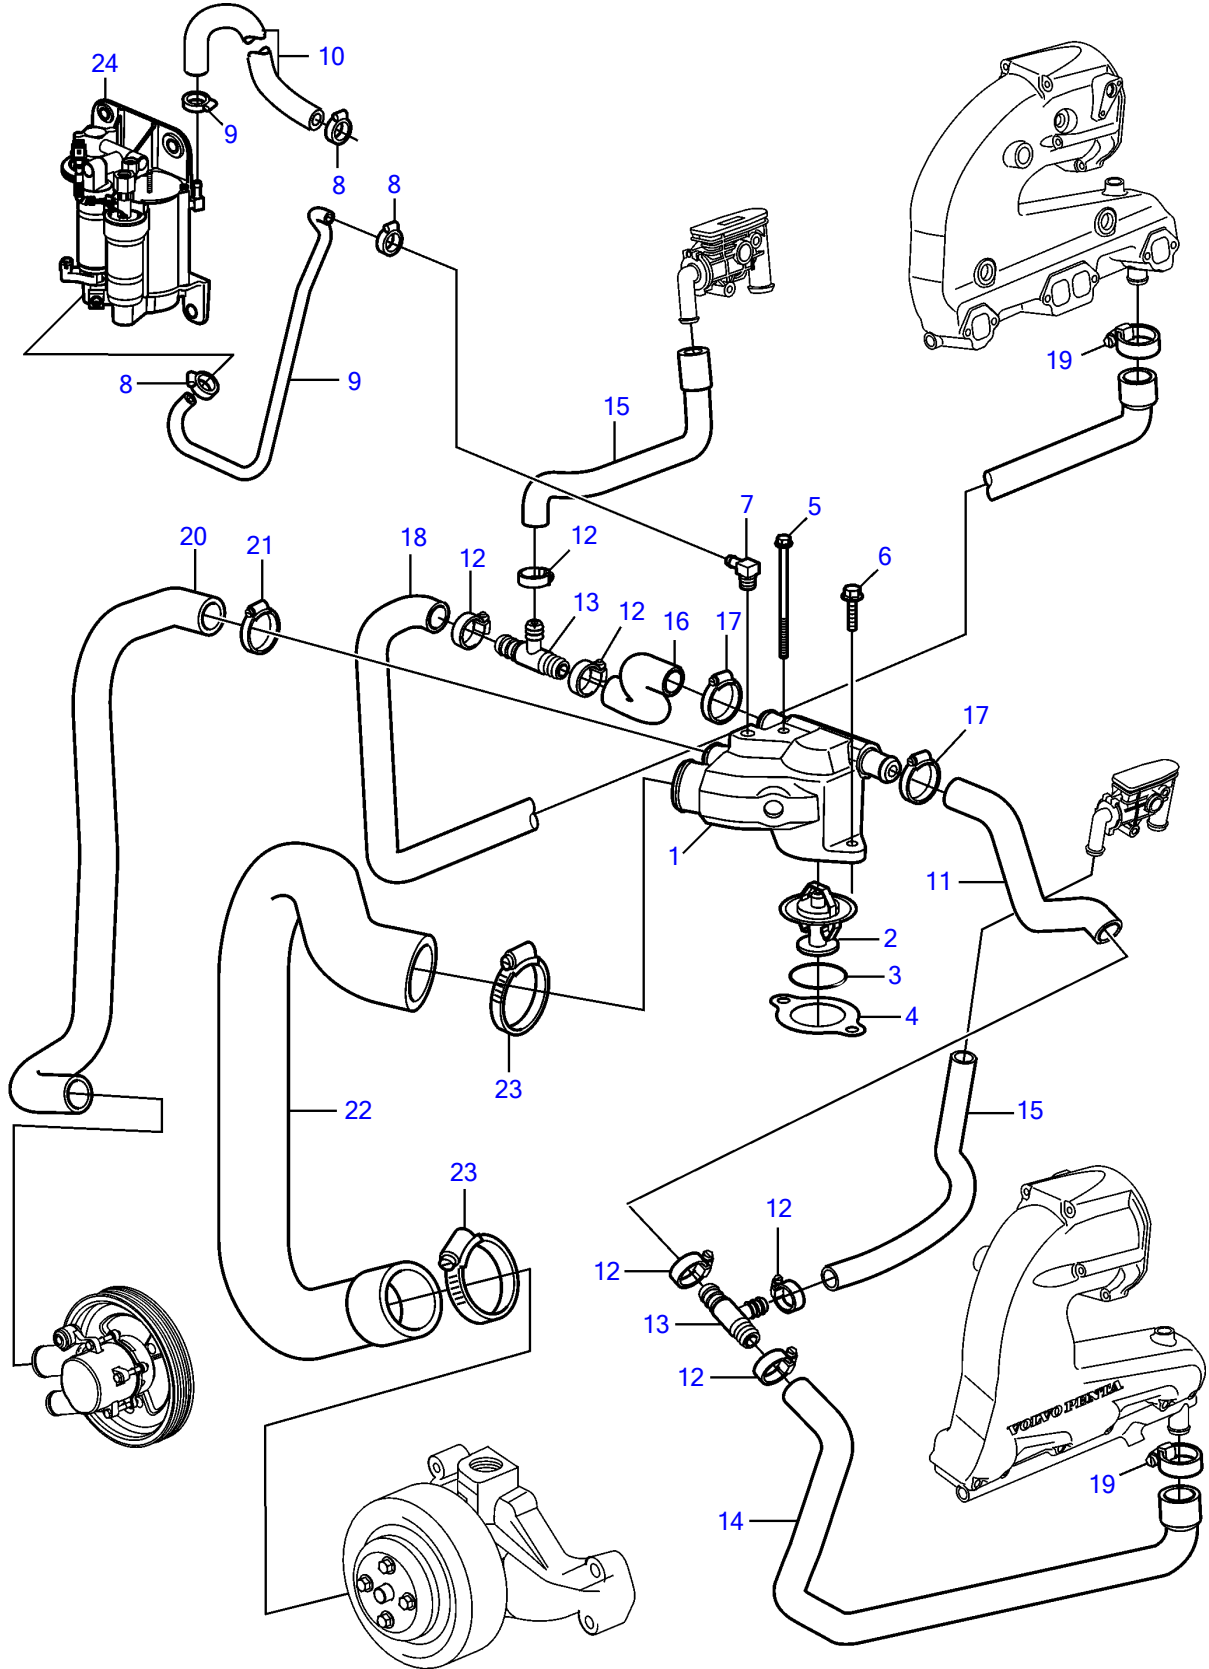

V8-225-CE-A, V8-300-CE-A, V8-320-CE-A

V8-225-CE-A, V8-300-CE-A, V8-320-CE-A

REF	PART NO.	QTY	DESCRIPTION	NOTES
1	3589553	1	Thermostat housing	
2	3587597	1	Thermostat	
3	983944	1	O-ring	
4	3852111	1	Gasket	
5	968842	1	Flange screw	
6	946671	1	Flange screw	
7	3853597	1	Elbow	
8	3860413	4	Hose clamp	
9	3862550	1	Hose	
10	21114718	1	Hose	
11	21106506	1	Hose	
12	3863439	6	Hose clamp	
13	3595495	1	Adapter	
14	21106508	1	Hose	
15		2	Hose	See "Exhaust Thermostat system" page
16	21106502	1	Hose	
17	3863439	2	Hose clamp	
18	21106504	1	Hose	
19	3863444	1	Hose clamp	
20	3817817	1	Hose	
21	3863441	1	Hose clamp	
22	3862523	1	Hose	
23	3863438	2	Hose clamp	
24		1	Fuel pump	See "Fuel system" page