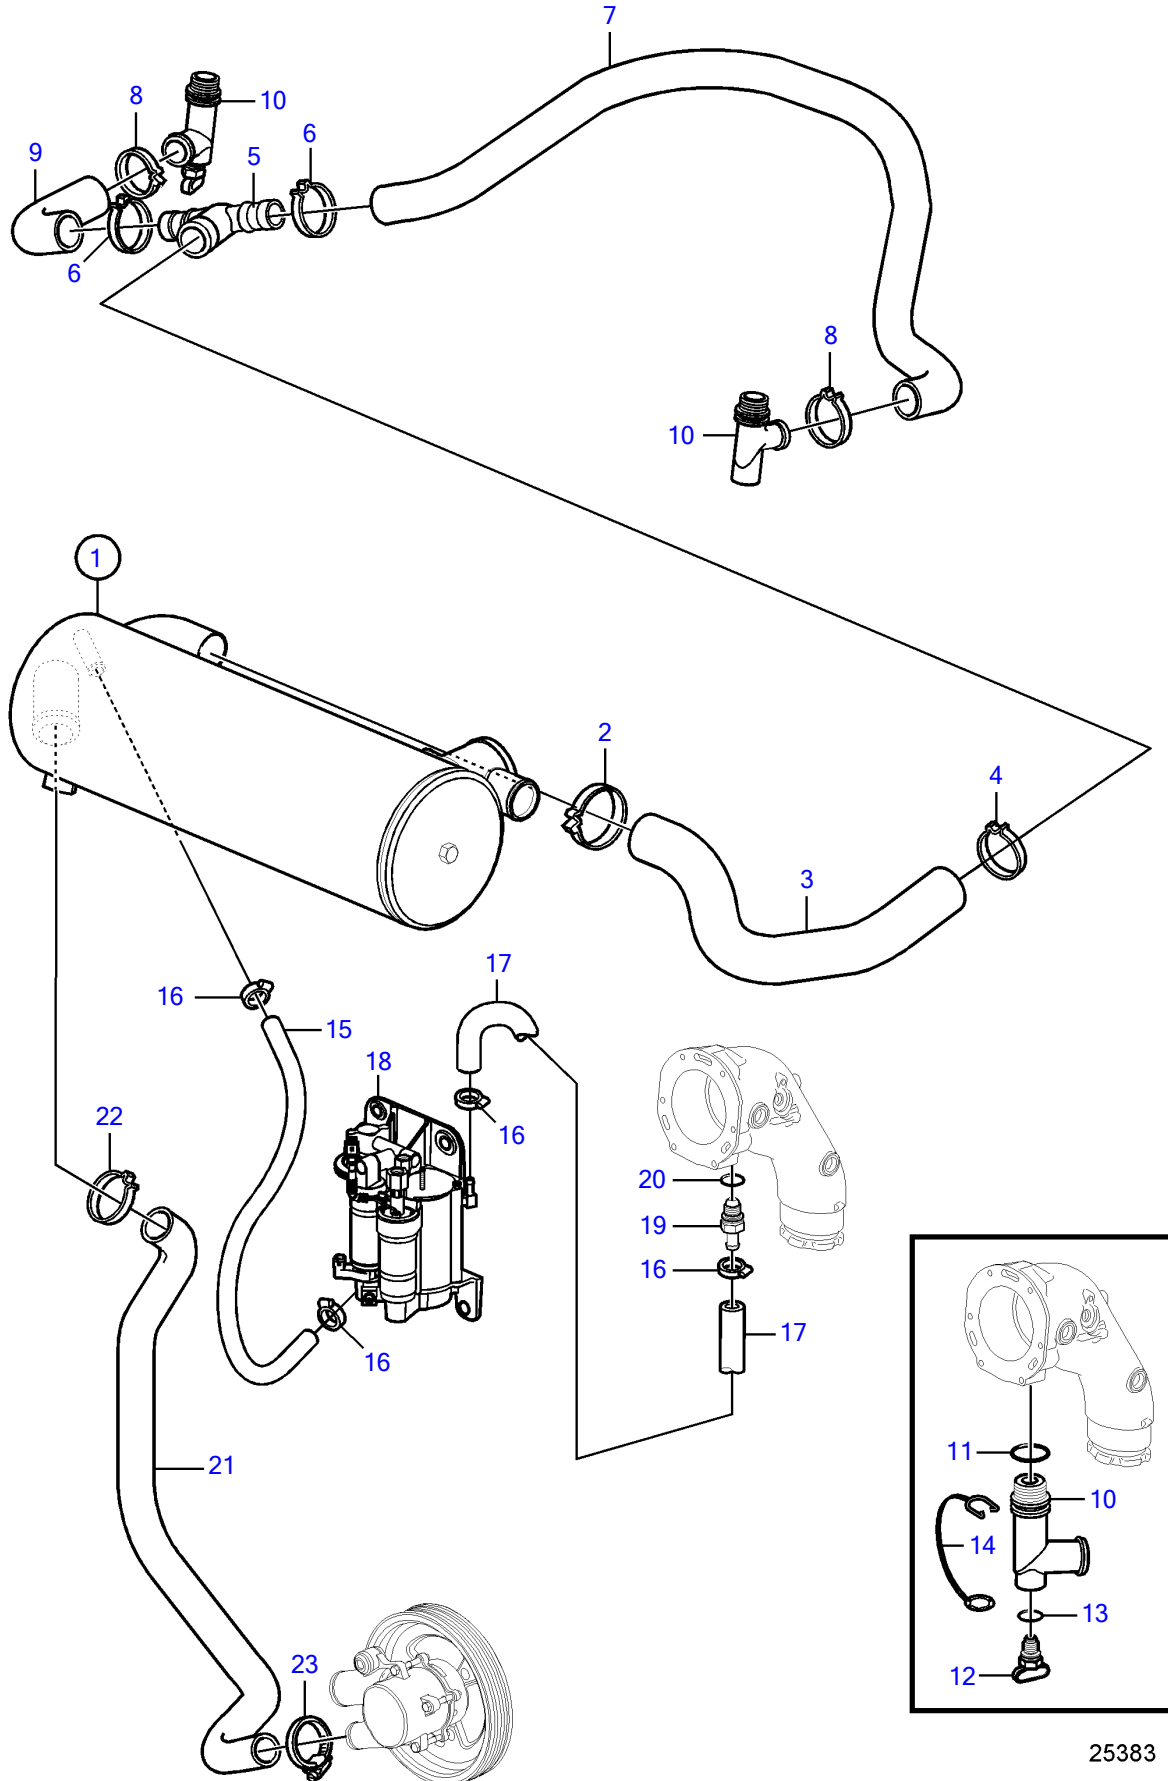

V8-225-CE-A, V8-300-CE-A, V8-320-CE-A

25383

V8-225-CE-A, V8-300-CE-A, V8-320-CE-A

REF	PART NO.	QTY	DESCRIPTION	NOTES
1	21444263	1	Heat exchanger	
2	982717	1	Clamp	
3	21338610	1	Hose	
4	982645	1	Clamp	
5	21338635	1	Connector	
6	(982715)	2	Clamp	Obsolete part
7	21338614	1	Hose	Port
8	(982715)	2	Clamp	Obsolete part
9	21338612	1	Hose	Starboard
10	21115770	2	Adapter	
11		2	• O-ring	not sold separately
12	21114522	2	Drain plug	
	3849500	2	• Plug	Replaced by 21114522, not sold separately
13	976970	2	• O-ring	
14	3849892	2	• Retainer	
15	3862550	1	Hose	
16	3860413	4	Hose clamp	
17	21114718	1	Hose	
18		1	Fuel pump	See "Fuel system" page
19	21115767	1	Adapter	
20	976970	1	• O-ring	
21	21338608	1	Hose	
22	982717	1	Clamp	
23	3852602	1	Hose clamp	