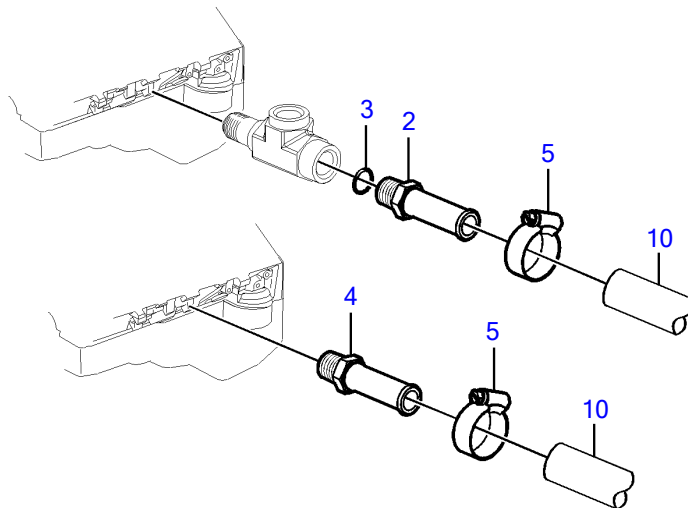

V8-225-CE-A, V8-300-CE-A, V8-320-CE-A

V8-225-CE-A, V8-300-CE-A, V8-320-CE-A

REF	PART NO.	QTY	DESCRIPTION	NOTES
1	21527832	1	Kit	Kit has other parts that are not used on this engine
2	40005443	1	• Nipple	7/16" - 14 unc
3	976970	1	• • O-ring	
4	856483	1	• Hose connection	1/4"-18 NPTF
5	3852602	4	• Hose clamp	
6	3818035	1	• Fitting	
7	3863068	1	• T-pipe	
8	3854978	2	• Hose clamp	
9	3860613	1	• T-nipple	
10		X	Hose, heater	Hose not supplied with kit.
11		X	Hose	Cut, Circulation pump to heat exchanger
12		X	Heat exchanger	
13		X	Expansion tank	