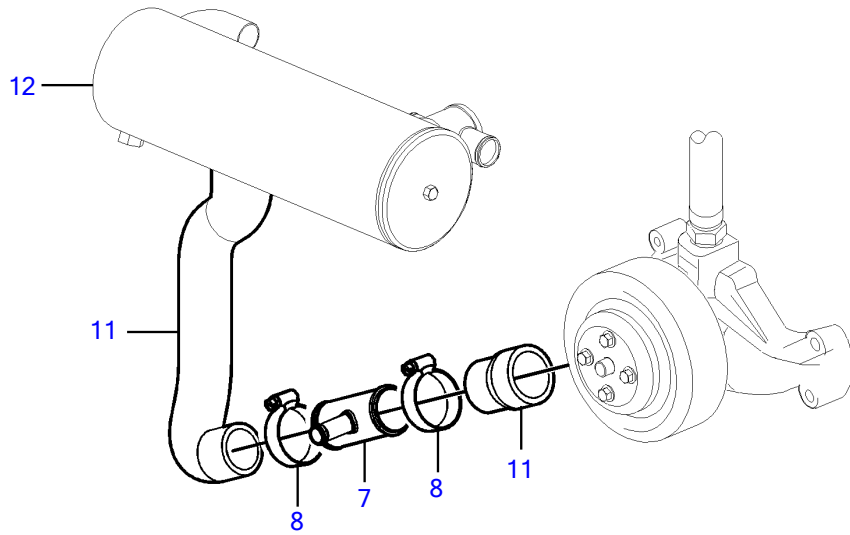

V8-225-CE-A, V8-300-CE-A, V8-320-CE-A

V8-225-CE-A, V8-300-CE-A, V8-320-CE-A

REF	PART NO.	QTY	DESCRIPTION	NOTES
1	21527832	1	Kit	Kit has other parts that are not used on this engine
2	40005443	1	• Nipple	7/16" - 14 unc
3	976970	1	• • O-ring	
4	856483	1	• Hose connection	1/4"-18 NPTF
5	3852602	4	• Hose clamp	
6	3818035	1	• Fitting	
7	3863068	1	• T-pipe	
8	3854978	2	• Hose clamp	
9	3860613	1	• T-nipple	
10		X	Hose, heater	Hose not supplied with kit.
11		X	Hose	Cut, Circulation pump to heat exchanger
12		X	Heat exchanger	
13		X	Expansion tank	