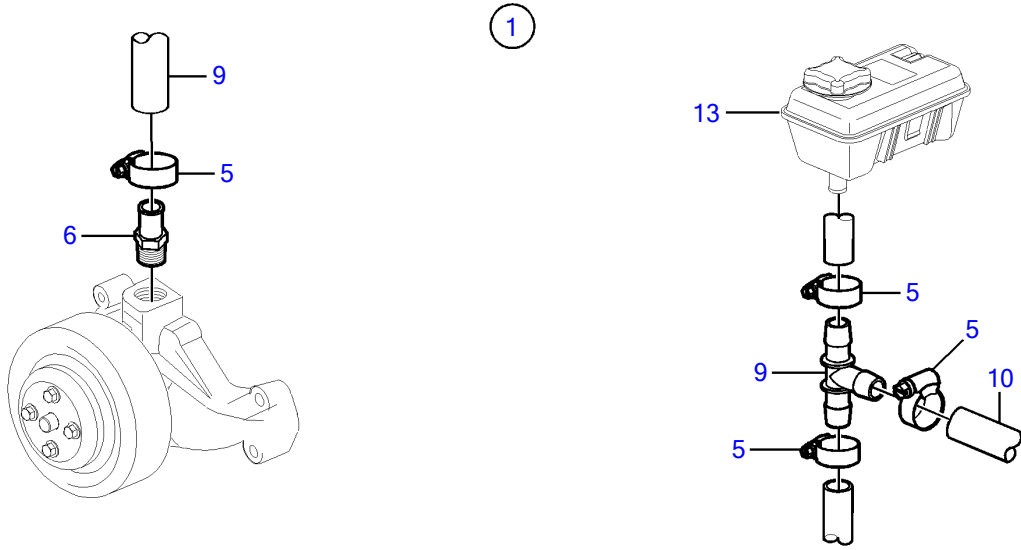

V8-225-CE-A, V8-300-CE-A, V8-320-CE-A

V8-225-CE-A, V8-300-CE-A, V8-320-CE-A

REF	PART NO.	QTY	DESCRIPTION	NOTES
1	21527832	1	Kit	Kit has other parts that are not used on this engine
2	40005443	1	• Nipple	7/16" - 14 unc
3	976970	1	• • O-ring	
4	856483	1	• Hose connection	1/4"-18 NPTF
5	3852602	4	• Hose clamp	
6	3818035	1	• Fitting	
7	3863068	1	• T-pipe	
8	3854978	2	• Hose clamp	
9	3860613	1	• T-nipple	
10		X	Hose, heater	Hose not supplied with kit.
11		X	Hose	Cut, Circulation pump to heat exchanger
12		X	Heat exchanger	
13		X	Expansion tank	