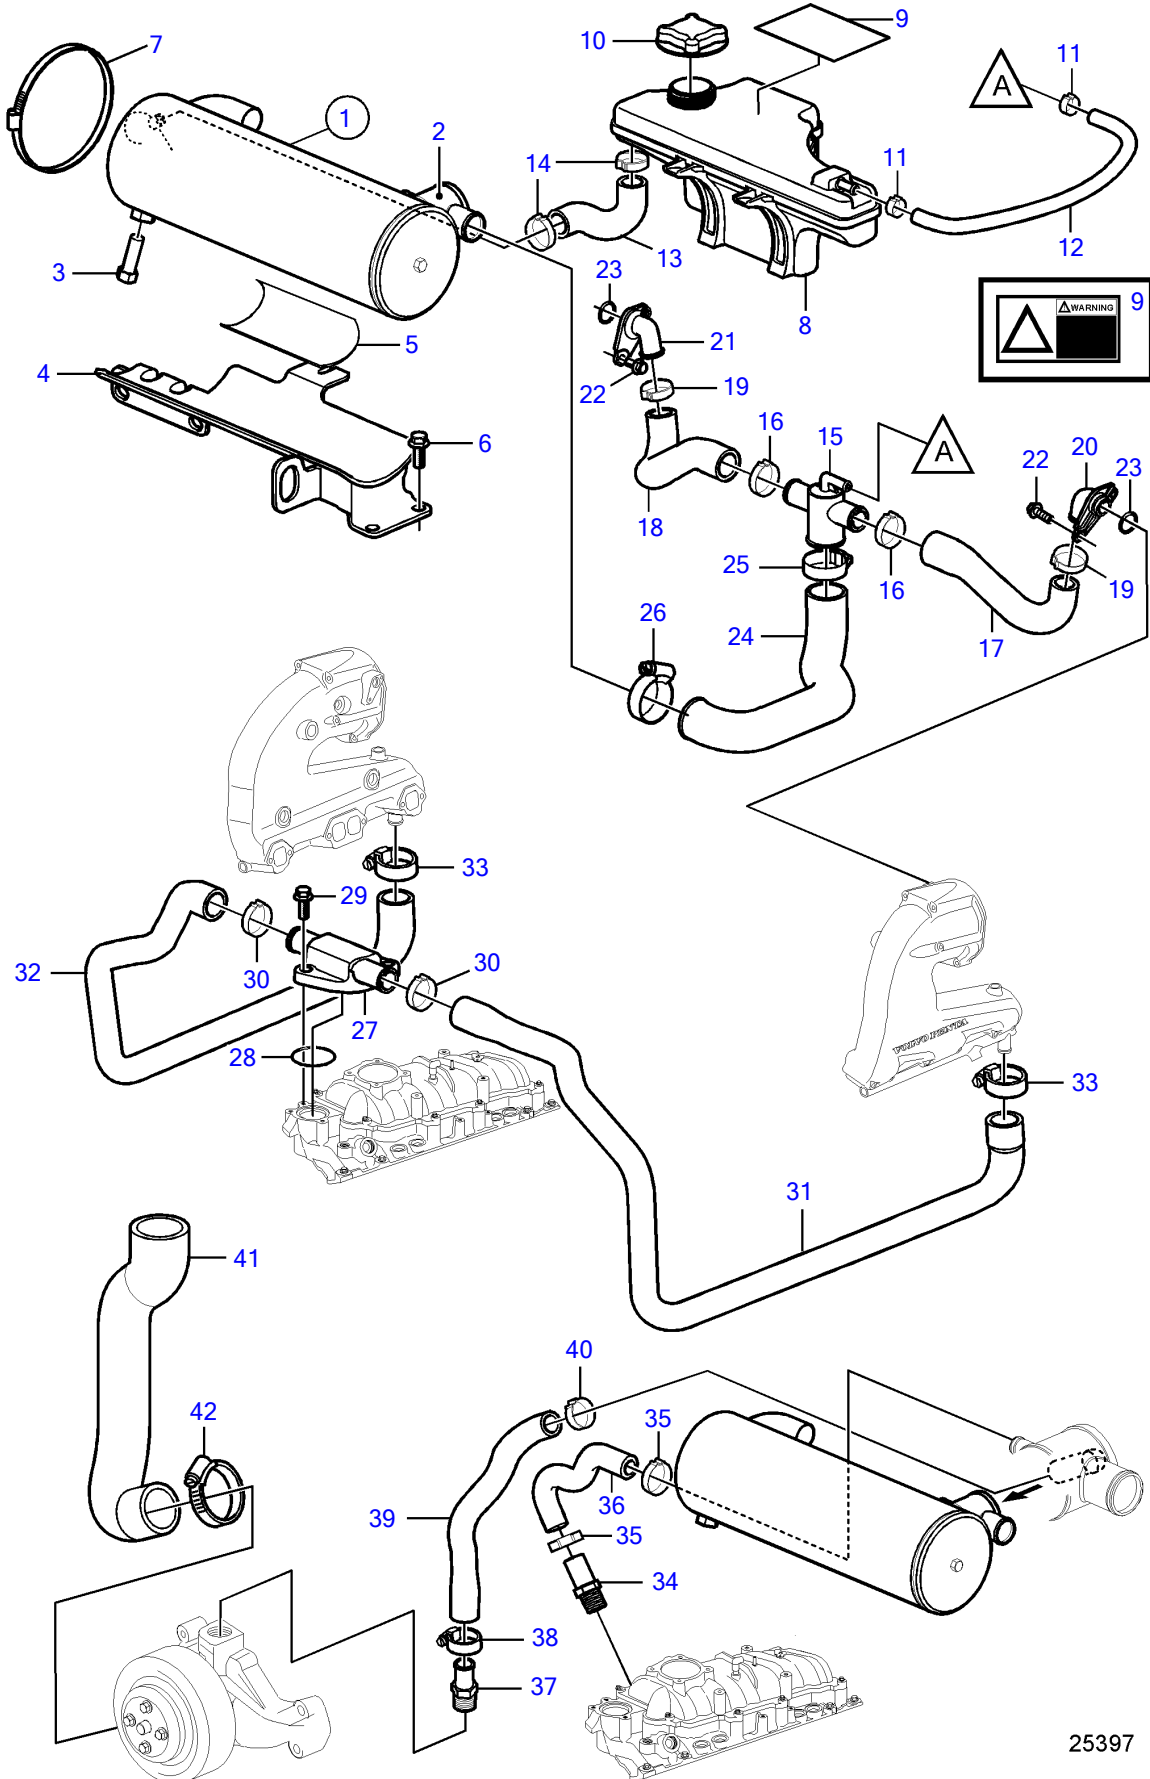

V8-225-CE-A, V8-300-CE-A, V8-320-CE-A

25397

V8-225-CE-A, V8-300-CE-A, V8-320-CE-A

REF	PART NO.	QTY	DESCRIPTION	SEE SEC.	NOTES
1	21444263	1	Heat exchanger		
		2	• End cover		not sold separately
		2	• Gasket		not sold separately
		2	• Bolt		not sold separately
2		1	• Thermostat		not sold separately
3	3858995	1	• Anode		
4	21444243	1	Bracket		
5	3861453	1	Gasket		
6	(3853557)	2	Flange screw		Obsolete part, 3/8" - 16 unc, L=0.75" (19mm)
7	21501238	2	Hose clamp		
8	21429093	1	Tank		
			• Bulletin p-26-1-7	p-26-1-7-EN	Coolant Capacity, FWC Gas Engines
9	3858552	1	Decal		
10	1674083	1	Pressure cap		
11	982643	2	Clamp		
12	3860590	1	Hose		
13	21451470	1	Hose		
14	982716	2	Clamp		
15	21338633	1	Connector		
16	(982647)	2	Clamp		Obsolete part
17	21338625	1	Hose		standard exhaust height
	21440756	1	Hose		Exhaust with high rise manifold
18	21338627	1	Hose		standard exhaust height
	21440758	1	Hose		Exhaust with high rise manifold
19	(982715)	2	Clamp		Obsolete part
20	21444305	1	Adapter		
21	21444304	1	Adapter		
22	946544	4	Flange screw		
23	21411368	2	O-ring		
24	21338629	1	Hose		
25	3863440	1	Hose clamp		
26	3863444	1	Hose clamp		
27	21338631	1	Manifold		
		2	• Bushing		not sold separately
28	21513426	1	O-ring		
29	946544	2	Flange screw		
30	(982647)	2	Clamp		Obsolete part
31	21338604	1	Hose		
32	21338606	1	Hose		
33	3863444	2	Hose clamp		
34	21581659	1	Adapter		
35	982716	2	Clamp		
36	21444232	1	Hose		
37	983744	1	Hose nipple		
38	3863439	1	Hose clamp		
39	21444236	1	Hose		
40	982716	1	Clamp		
41	21338602	1	Hose		
42	3863438	2	Hose clamp		