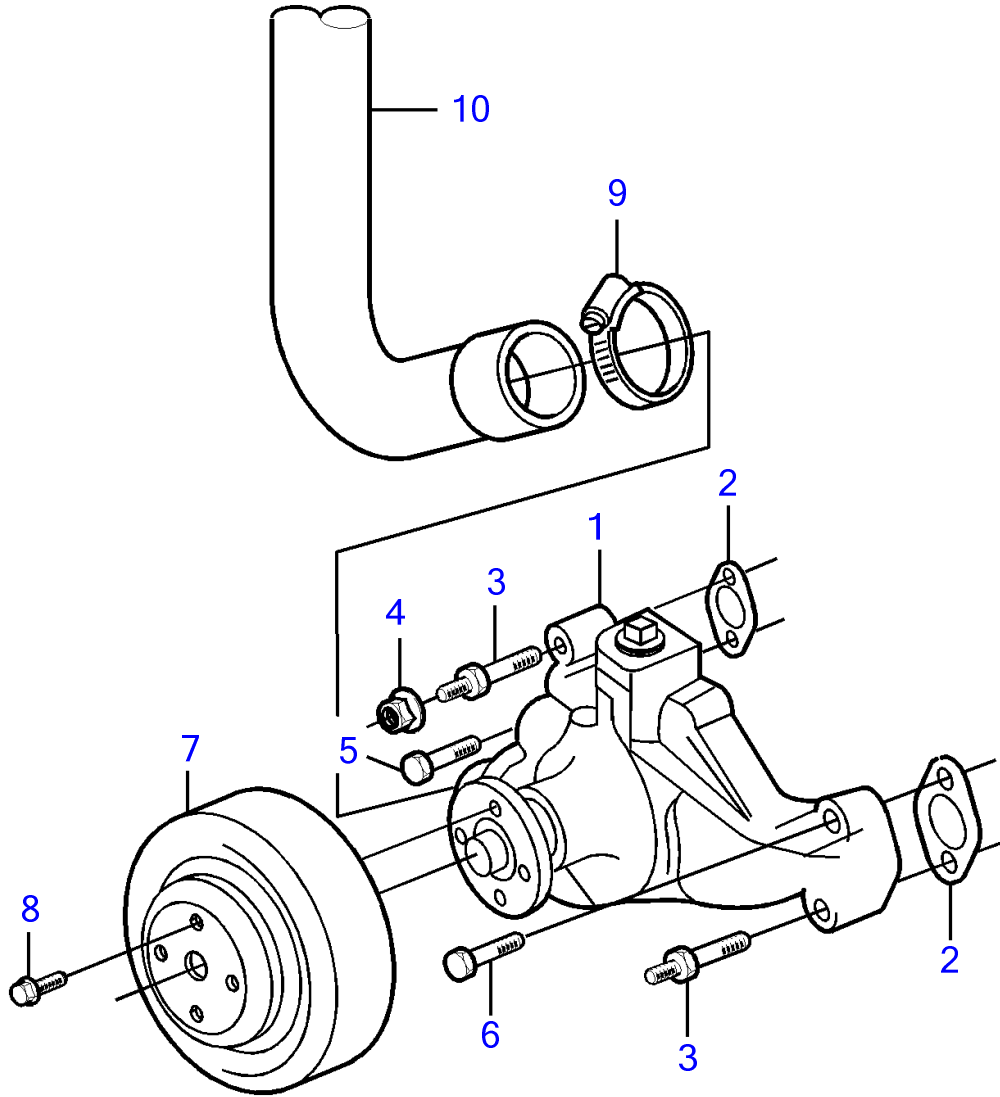

V8-225-CE-A, V8-300-CE-A, V8-320-CE-A

V8-225-CE-A, V8-300-CE-A, V8-320-CE-A

REF	PART NO.	QTY	DESCRIPTION	NOTES
1	3853850	1	Circulation pump	
2	3852477	2	Gasket	
3	3856147	2	Stud	
4	3853403	1	Nut retainer	
5	(3856137)	1	Bolt	Obsolete part
6	3856136	1	Bolt	
7	3860083	1	Pulley	
8	3863054	4	Flange screw	
9	3863438	1	Hose clamp	
10		1	Hose	Thermostat housing or heat exchanger