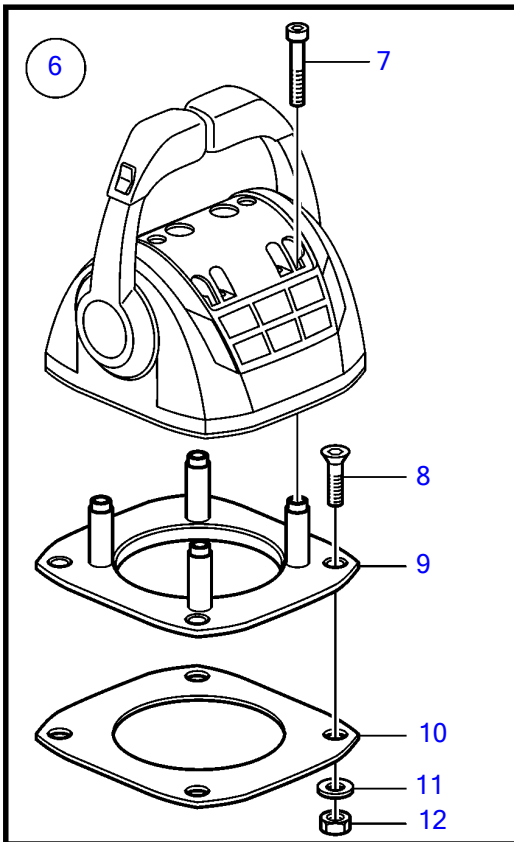

V8-225-CE-A, V8-300-CE-A, V8-320-CE-A

V8-225-CE-A, V8-300-CE-A, V8-320-CE-A

REF	PART NO.	QTY	DESCRIPTION	NOTES
1	22071864	1	Control lever	Replaced by 22295682
	22295682	1	Control lever	
	3586259	2	Software	Vodia-programming. This p/n can not be ordered, but will be used for invoicing.
	3586261	2	Software	Warehouse programming. This p/n can not be ordered, but will be used for invoicing.
2	21526920	1	• Spare parts kit, position sensor	
3		1	• • Tensioner	M14
4		1	• • Spring	
5		1	• • Pin	
6	21461720	1	• Installation kit, mounting bracket	
7	995042	4	• • Hex. socket screw	
8	994821	4	• • Hex. socket screw	
9	(21461704)	1	• • Bracket	Obsolete part
10		1	• • Gasket	
11	940275	4	• • Washer	
12	984456	4	• • Lock nut	
13	21527169	1	• Kit, plastic parts	
14		2	• • Handle	
15	(21461681)	1	• • Cover	Obsolete part
16		2	• • Hub cap	
17	21766371	1	Kit	
18		1	• Knob	
		1	• Knob	
19		2	• Cover	
20	21461675	1	Cable holder	

47702833-27-37702

27596

Upd:2014-07-01

V8-225-CE-A, V8-300-CE-A, V8-320-CE-A

**VOLVO**  
**PENTA**