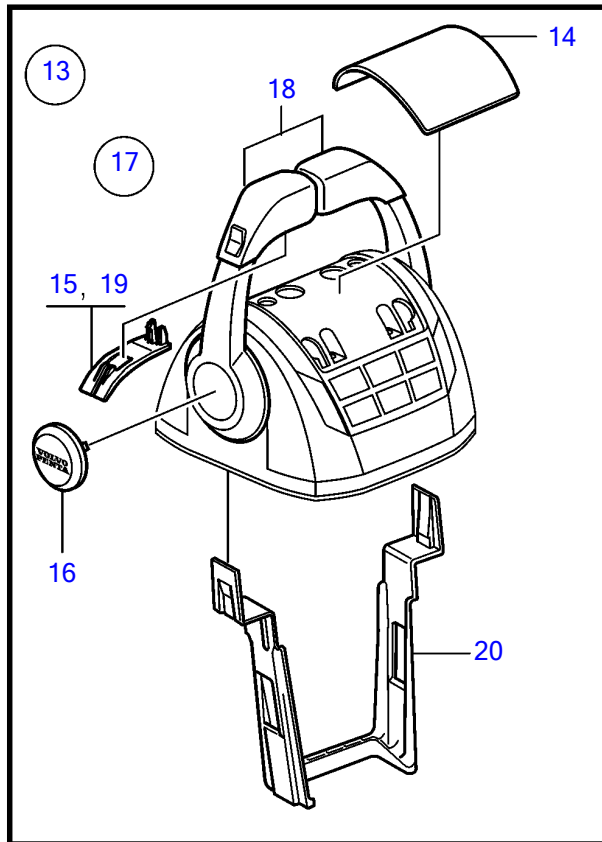

V8-225-CE-A, V8-300-CE-A, V8-320-CE-A

V8-225-CE-A, V8-300-CE-A, V8-320-CE-A

REF	PART NO.	QTY	DESCRIPTION	NOTES
1	22071864	1	Control lever	Replaced by 22295682
	22295682	1	Control lever	
	3586259	2	Software	Vodia-programming. This p/n can not be ordered, but will be used for invoicing.
	3586261	2	Software	Warehouse programming. This p/n can not be ordered, but will be used for invoicing.
2	21526920	1	• Spare parts kit, position sensor	
3		1	• • Tensioner	M14
4		1	• • Spring	
5		1	• • Pin	
6	21461720	1	• Installation kit, mounting bracket	
7	995042	4	• • Hex. socket screw	
8	994821	4	• • Hex. socket screw	
9	(21461704)	1	• • Bracket	Obsolete part
10		1	• • Gasket	
11	940275	4	• • Washer	
12	984456	4	• • Lock nut	
13	21527169	1	• Kit, plastic parts	
14		2	• • Handle	
15	(21461681)	1	• • Cover	Obsolete part
16		2	• • Hub cap	
17	21766371	1	Kit	
18		1	• Knob	
		1	• Knob	
19		2	• Cover	
20	21461675	1	Cable holder	

47702833-27-37702

27596

Upd:2014-07-01

V8-225-CE-A, V8-300-CE-A, V8-320-CE-A

**VOLVO**  
**PENTA**