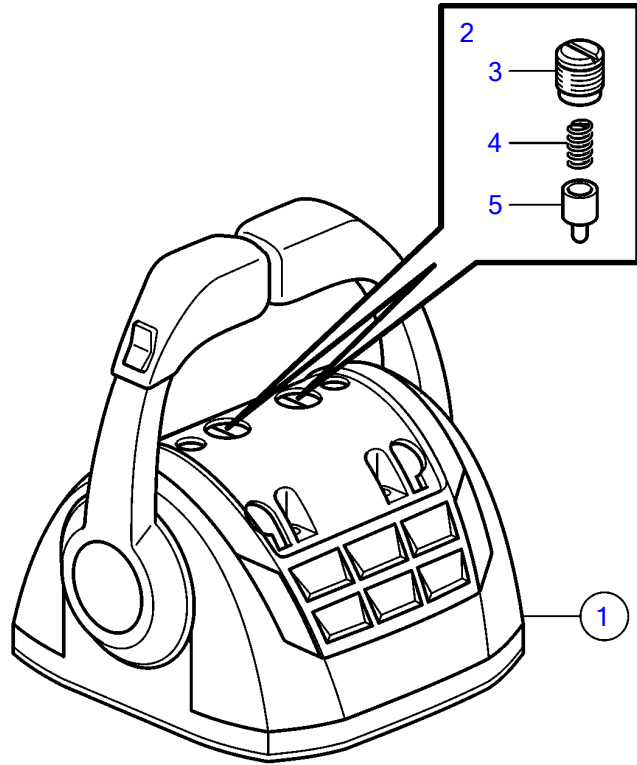

V8-225-CE-A, V8-300-CE-A, V8-320-CE-A

V8-225-CE-A, V8-300-CE-A, V8-320-CE-A

REF	PART NO.	QTY	DESCRIPTION	NOTES
1	22071864	1	Control lever	Replaced by 22295682
	22295682	1	Control lever	
	3586259	2	Software	Vodia-programming. This p/n can not be ordered, but will be used for invoicing.
	3586261	2	Software	Warehouse programming. This p/n can not be ordered, but will be used for invoicing.
2	21526920	1	• Spare parts kit, position sensor	
3		1	• • Tensioner	M14
4		1	• • Spring	
5		1	• • Pin	
6	21461720	1	• Installation kit, mounting bracket	
7	995042	4	• • Hex. socket screw	
8	994821	4	• • Hex. socket screw	
9	(21461704)	1	• • Bracket	Obsolete part
10		1	• • Gasket	
11	940275	4	• • Washer	
12	984456	4	• • Lock nut	
13	21527169	1	• Kit, plastic parts	
14		2	• • Handle	
15	(21461681)	1	• • Cover	Obsolete part
16		2	• • Hub cap	
17	21766371	1	Kit	
18		1	• Knob	
		1	• Knob	
19		2	• Cover	
20	21461675	1	Cable holder	

47702833-27-37702

27596

Upd:2014-07-01

V8-225-CE-A, V8-300-CE-A, V8-320-CE-A

**VOLVO**  
**PENTA**