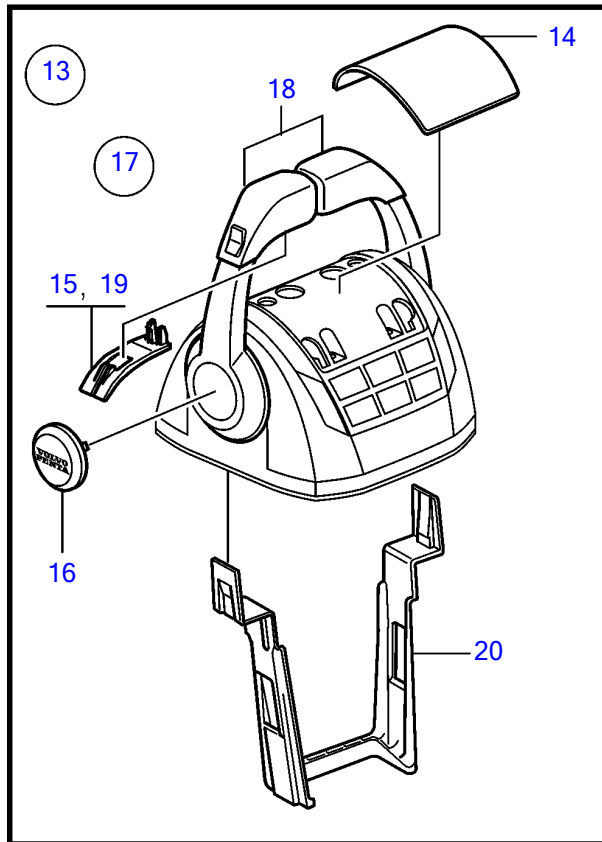

V8-225-CE-A, V8-300-CE-A, V8-320-CE-A

V8-225-CE-A, V8-300-CE-A, V8-320-CE-A

| REF | PART NO. | QTY | DESCRIPTION | NOTES |
|-----|------------|-----|------------------------------------|---|
| 1 | 21730160 | 1 | Control lever | |
| | 3586259 | 2 | Software | Vodia-programming. This p/n can not be ordered, but will be used for invoicing. |
| | 3586261 | 2 | Software | Warehouse programming. This p/n can not be ordered, but will be used for invoicing. |
| 2 | 21526920 | 1 | • Spare parts kit, position sensor | |
| 3 | | 1 | • • Tensioner | M14 |
| 4 | | 1 | • • Spring | |
| 5 | | 1 | • • Pin | |
| 6 | 21526948 | 1 | • Kit, mounting bracket | |
| 7 | 995042 | 4 | • • Hex. socket screw | |
| 8 | 994821 | 4 | • • Hex. socket screw | |
| 9 | (21461704) | 1 | • • Bracket | Obsolete part |
| 10 | | 1 | • • Gasket | |
| 11 | 940275 | 4 | • • Washer | |
| 12 | 984456 | 4 | • • Lock nut | |
| 13 | 21527169 | 1 | • Kit, plastic parts | |
| 14 | (21461681) | 1 | • • Cover | Obsolete part |
| 15 | | 2 | • • Handle | |
| 16 | | 2 | • • Hub cap | |
| 17 | 21766371 | 1 | Kit | |
| 18 | | 1 | • Knob | |
| | | 1 | • Knob | |
| 19 | | 2 | • Cover | |
| 20 | 21461675 | 1 | Cable holder | |