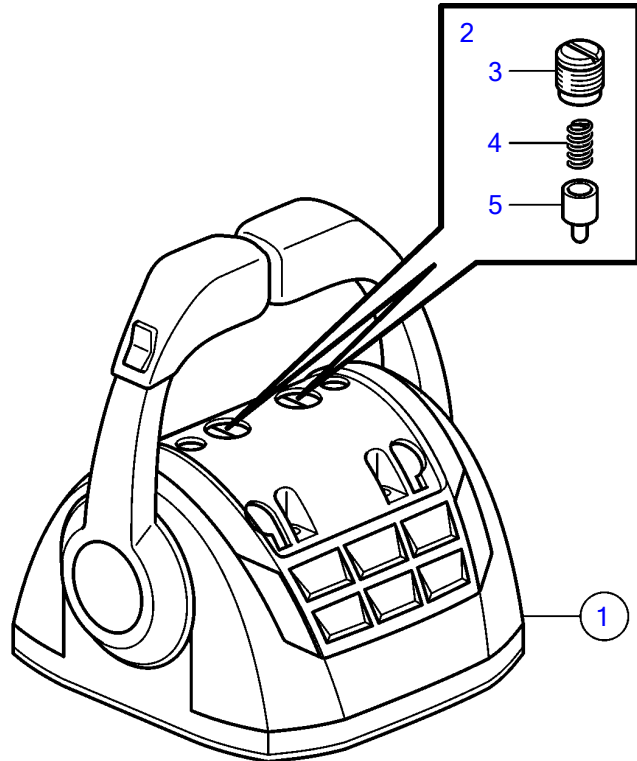

V8-225-CE-A, V8-300-CE-A, V8-320-CE-A

V8-225-CE-A, V8-300-CE-A, V8-320-CE-A

| REF | PART NO. | QTY | DESCRIPTION | NOTES |
|-----|------------|-----|------------------------------------|---|
| 1 | 21730160 | 1 | Control lever | |
| | 3586259 | 2 | Software | Vodia-programming. This p/n can not be ordered, but will be used for invoicing. |
| | 3586261 | 2 | Software | Warehouse programming. This p/n can not be ordered, but will be used for invoicing. |
| 2 | 21526920 | 1 | • Spare parts kit, position sensor | |
| 3 | | 1 | • • Tensioner | M14 |
| 4 | | 1 | • • Spring | |
| 5 | | 1 | • • Pin | |
| 6 | 21526948 | 1 | • Kit, mounting bracket | |
| 7 | 995042 | 4 | • • Hex. socket screw | |
| 8 | 994821 | 4 | • • Hex. socket screw | |
| 9 | (21461704) | 1 | • • Bracket | Obsolete part |
| 10 | | 1 | • • Gasket | |
| 11 | 940275 | 4 | • • Washer | |
| 12 | 984456 | 4 | • • Lock nut | |
| 13 | 21527169 | 1 | • Kit, plastic parts | |
| 14 | (21461681) | 1 | • • Cover | Obsolete part |
| 15 | | 2 | • • Handle | |
| 16 | | 2 | • • Hub cap | |
| 17 | 21766371 | 1 | Kit | |
| 18 | | 1 | • Knob | |
| | | 1 | • Knob | |
| 19 | | 2 | • Cover | |
| 20 | 21461675 | 1 | Cable holder | |