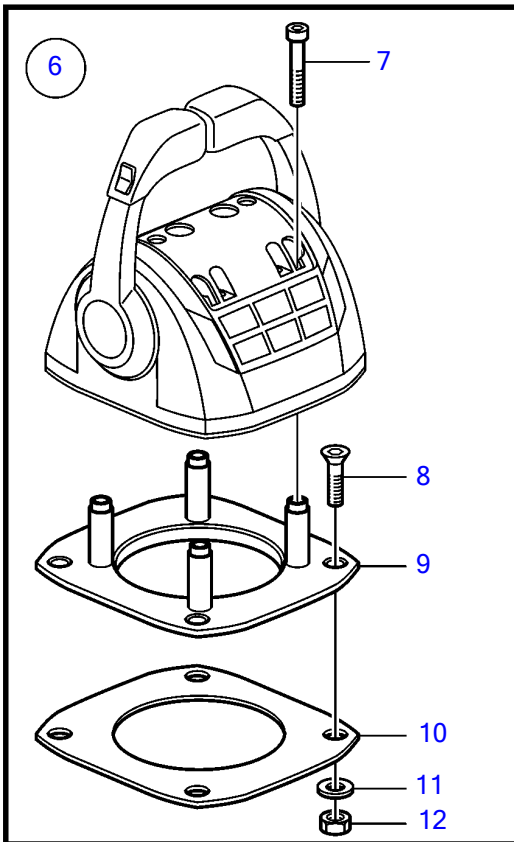

V8-225-CE-A, V8-300-CE-A, V8-320-CE-A

V8-225-CE-A, V8-300-CE-A, V8-320-CE-A

| REF | PART NO. | QTY | DESCRIPTION | NOTES |
|-----|------------|-----|------------------------------------|---|
| 1 | 21730160 | 1 | Control lever | |
| | 3586259 | 2 | Software | Vodia-programming. This p/n can not be ordered, but will be used for invoicing. |
| | 3586261 | 2 | Software | Warehouse programming. This p/n can not be ordered, but will be used for invoicing. |
| 2 | 21526920 | 1 | • Spare parts kit, position sensor | |
| 3 | | 1 | • • Tensioner | M14 |
| 4 | | 1 | • • Spring | |
| 5 | | 1 | • • Pin | |
| 6 | 21526948 | 1 | • Kit, mounting bracket | |
| 7 | 995042 | 4 | • • Hex. socket screw | |
| 8 | 994821 | 4 | • • Hex. socket screw | |
| 9 | (21461704) | 1 | • • Bracket | Obsolete part |
| 10 | | 1 | • • Gasket | |
| 11 | 940275 | 4 | • • Washer | |
| 12 | 984456 | 4 | • • Lock nut | |
| 13 | 21527169 | 1 | • Kit, plastic parts | |
| 14 | (21461681) | 1 | • • Cover | Obsolete part |
| 15 | | 2 | • • Handle | |
| 16 | | 2 | • • Hub cap | |
| 17 | 21766371 | 1 | Kit | |
| 18 | | 1 | • Knob | |
| | | 1 | • Knob | |
| 19 | | 2 | • Cover | |
| 20 | 21461675 | 1 | Cable holder | |