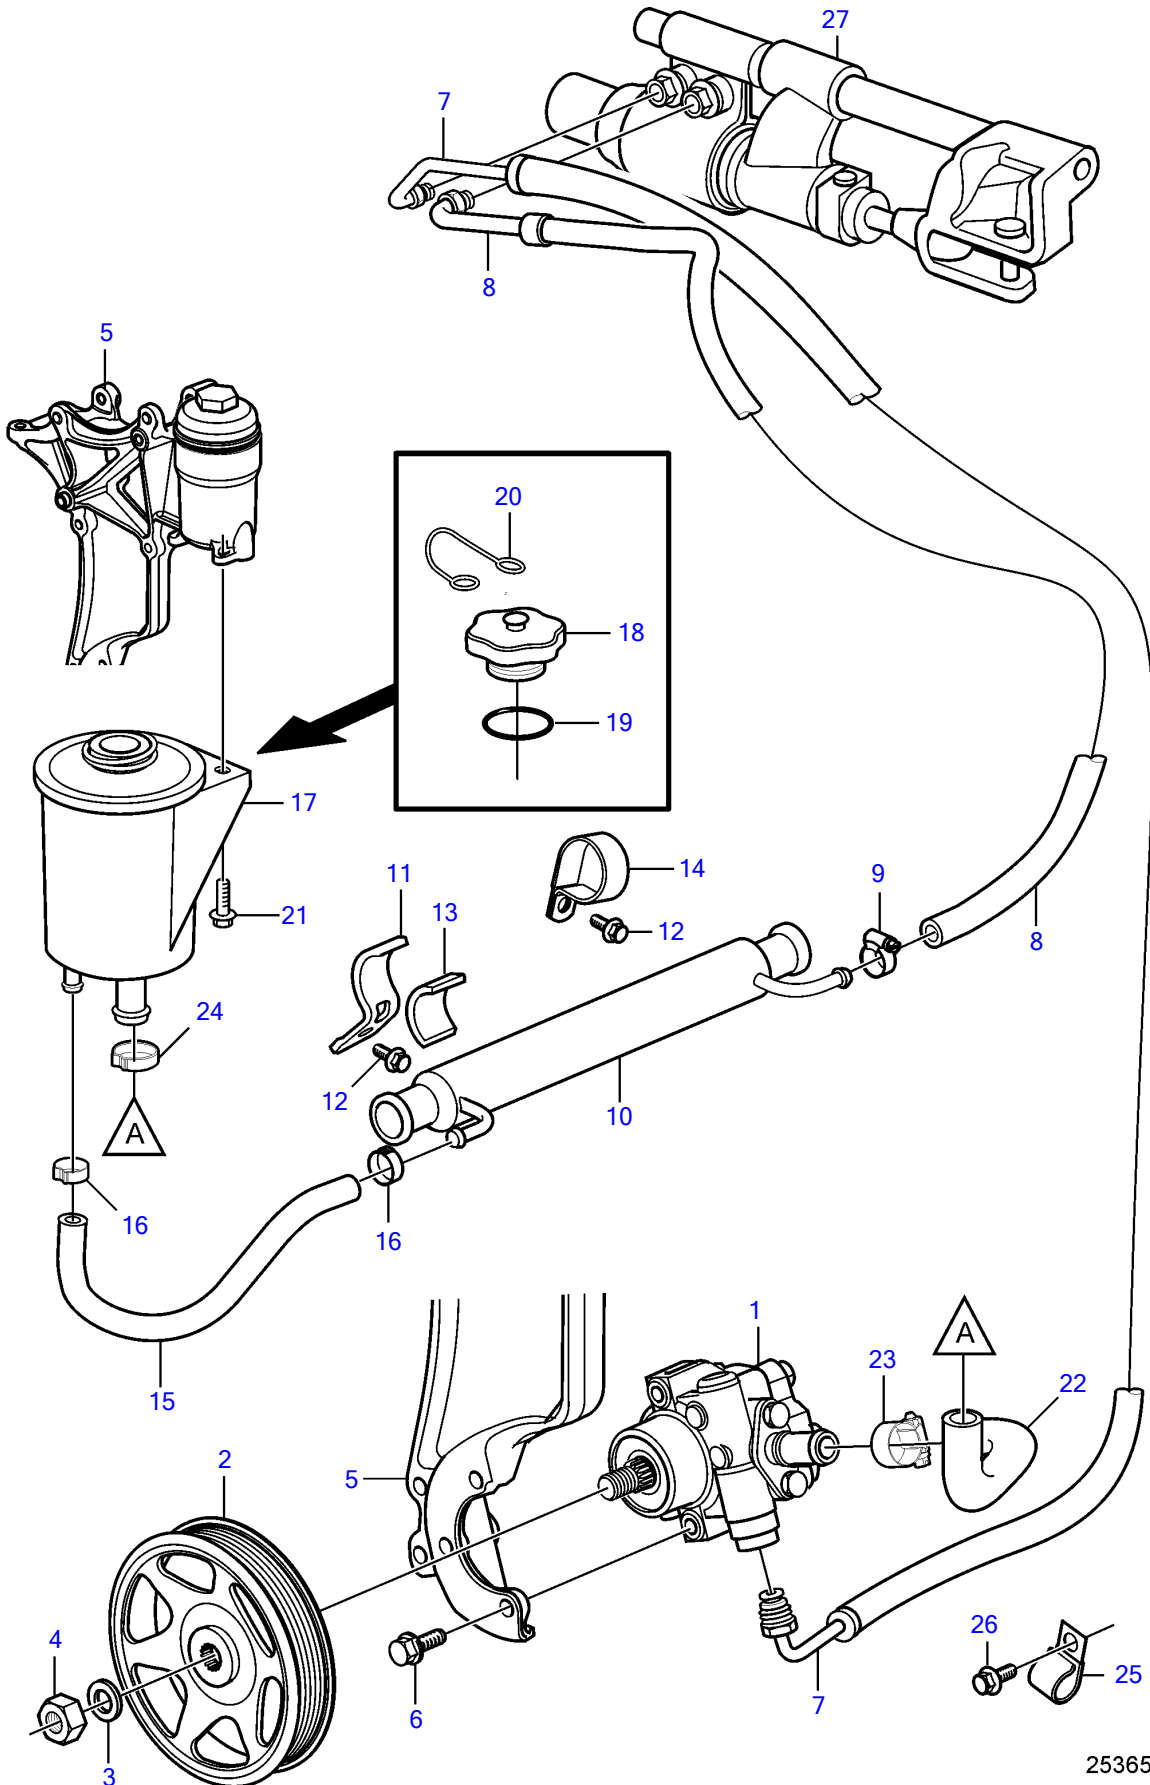

V8-225-C-B, V8-300-C-B, V8-320-C-B

25365

Upd:2014-05-30

25365

47703947-64-36229

V8-225-C-B, V8-300-C-B, V8-320-C-B

REF	PART NO.	QTY	DESCRIPTION	NOTES
1	3887373	1	Power steering pump	
2	3889611	1	Pulley	
3	3889615	1	Washer	
4	3889613	1	Nut	
5	21573817	1	Bracket	
6	3595494	3	Screw	
7	3888739	1	Hose assembly	
8	21452588	1	Hose assembly	
9	3860413	1	Hose clamp	
10	21399019	1	Hydraulic oil cooler	
11	21434106	1	Bracket	Replaced by 3852490
12	3853393	1	Flange screw	
13	21434108	1	Support rubber	
14	3852490	1	Attaching clamp	
15	21399023	1	Hose	
16	982663	2	Hose clamp	
17	3887375	1	Reservoir	
18		1	• Cap	not sold separately
19		1	• O-ring	not sold separately
20		1	• Retainer	not sold separately
21	946544	2	Flange screw	
22	21355283	2	Hose	
23	3853794	2	Hose clamp	
24	980038	1	Hose clamp	replaced by next part number
		1	Hose clamp	
25	(984038)	1	Clamp, J	Obsolete part
26	(3853557)	1	Flange screw	Obsolete part, 3/8" - 16 unc, L=0.75" (19mm)
27		1	Steering cylinder	See drive catalog

47703947-64-36229

25365

Upd:2014-05-30

V8-225-C-B, V8-300-C-B, V8-320-C-B