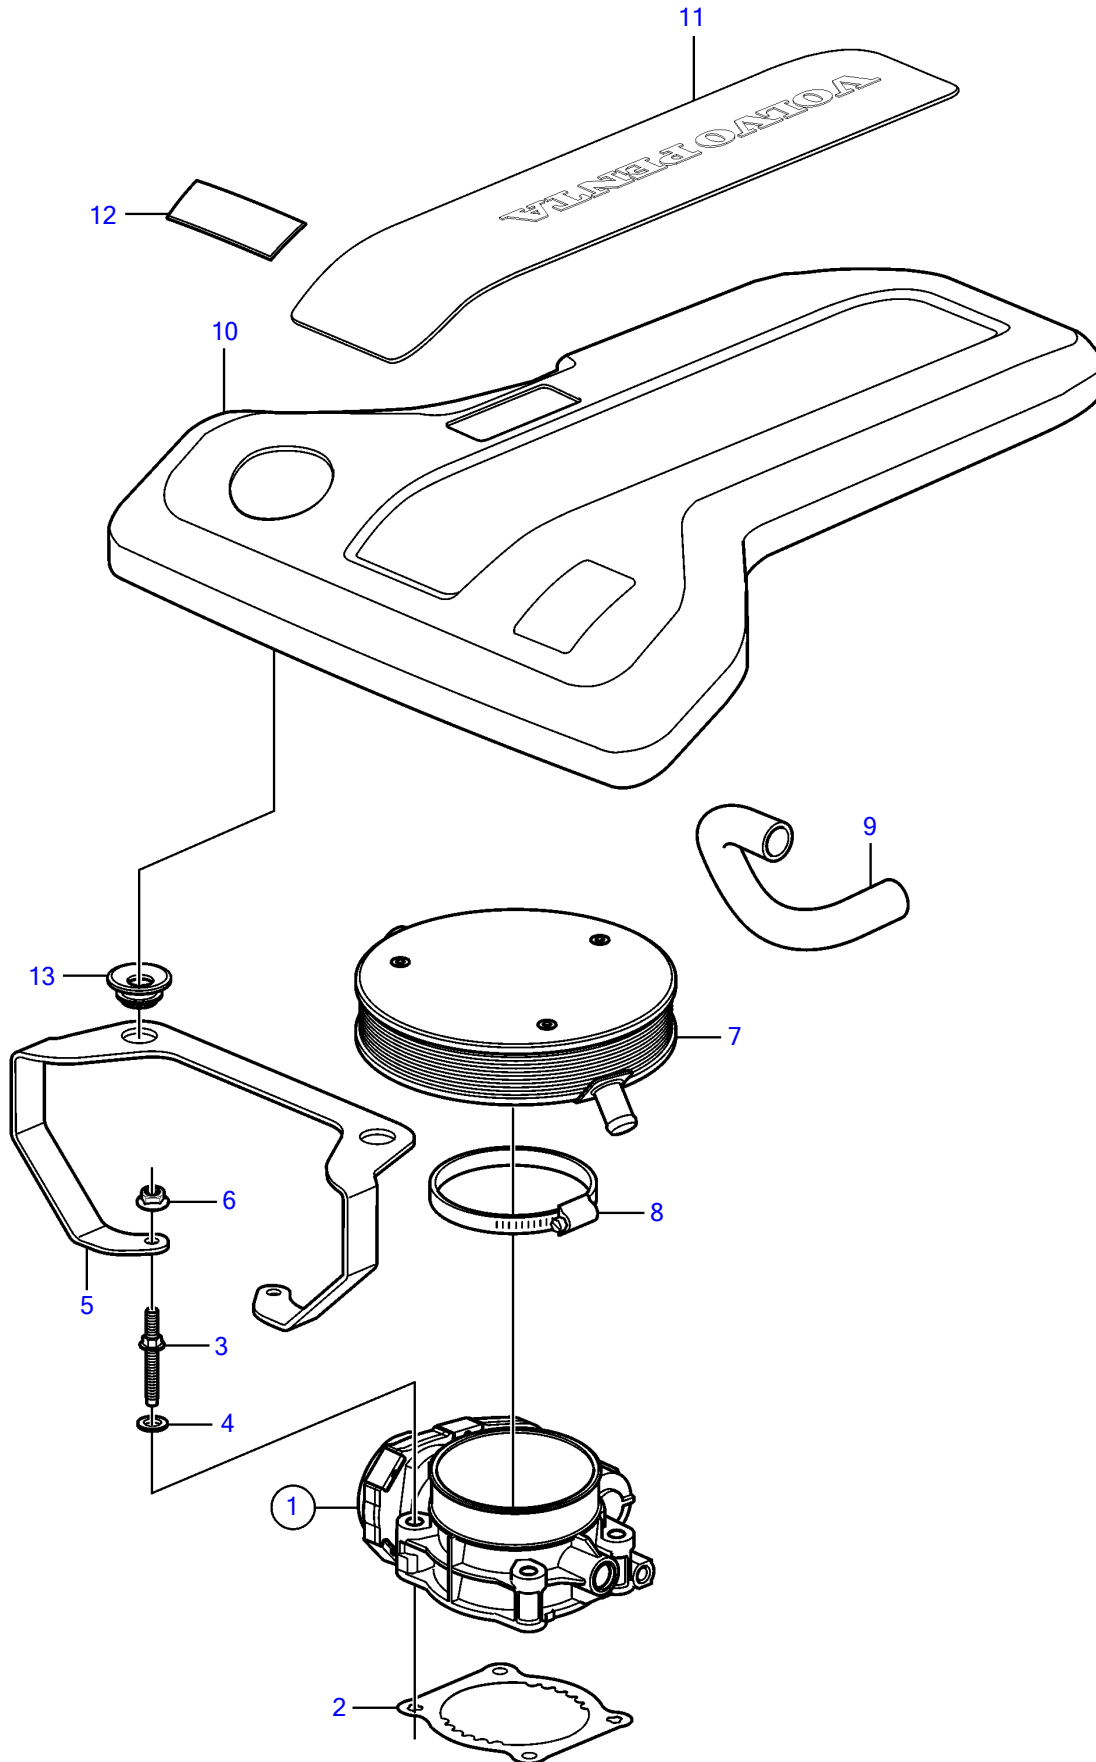

V8-225-C-B, V8-300-C-B, V8-320-C-B

V8-225-C-B, V8-300-C-B, V8-320-C-B

REF	PART NO.	QTY	DESCRIPTION	NOTES
1	21873904	1	Body, throttle	
		1	• Switch, idle validation	not sold separately
		2	• Sensor kit, throttle position	not sold separately
2	3849022	1	Gasket	
3	3858964	4	Stud	
4		4	• Washer	not sold separately
5	22227155	1	Bracket	
6	981124	2	Flange nut	
7	22059474	1	Flame retainer	
8	21221046	1	Hose clamp	
9	3853546	1	Hose	To valve cover
10	21973467	1	Cover	
11	21670679	1	• Decal	Volvo Penta V8
12	21658913	1	Decal	225
	21658914	1	Decal	270
	21658915	1	Decal	300
	21658916	1	Decal	320
13	21429100	4	Grommet	

47703947-25-37662

25950

Upd:2014-05-30

V8-225-C-B, V8-300-C-B, V8-320-C-B

**VOLVO**  
**PENTA**