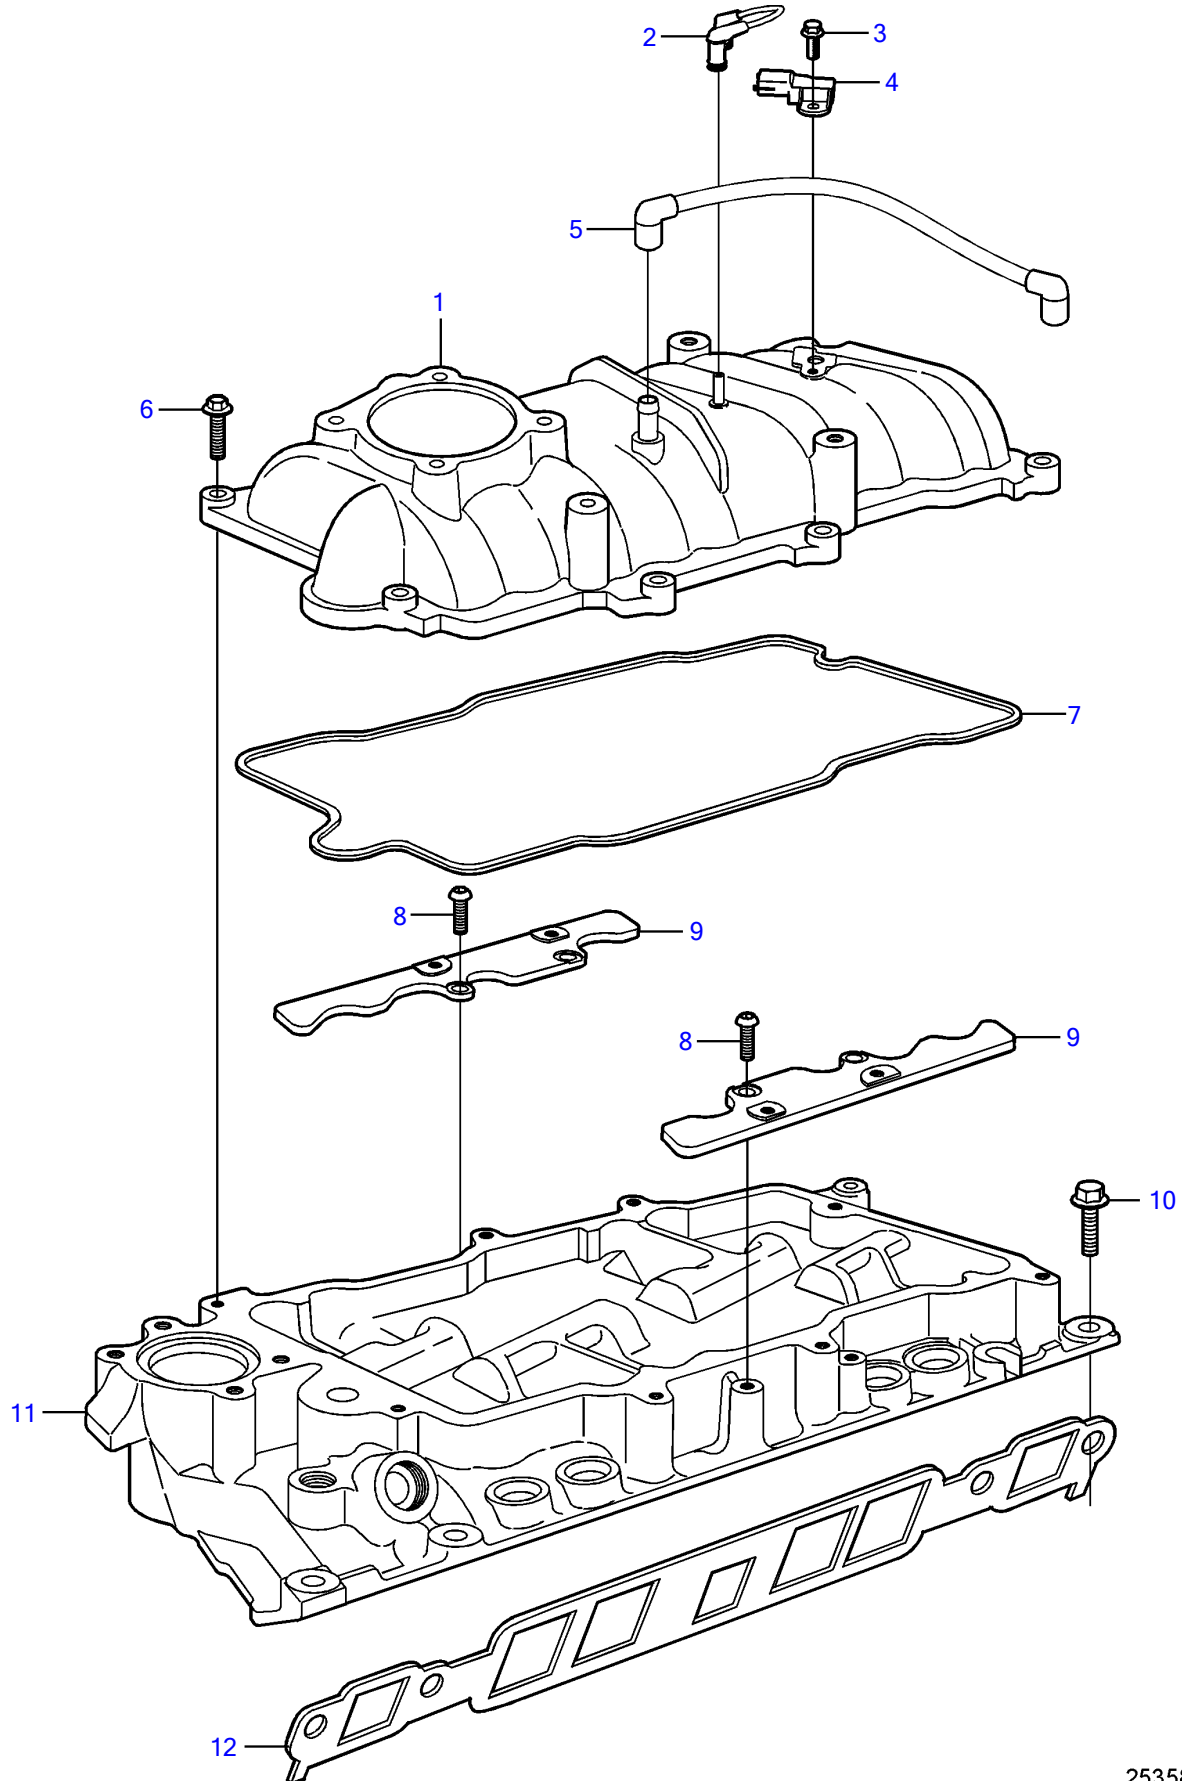

V8-225-C-B, V8-300-C-B, V8-320-C-B

V8-225-C-B, V8-300-C-B, V8-320-C-B

REF	PART NO.	QTY	DESCRIPTION	NOTES
1	21141686	1	Manifold	
2	3858974	1	Hose	
3	3858973	1	Bolt	
4	3859020	1	Sensor	MAT/MAP
5	3858989	1	Hose	Crankcase ventilation
6	3858961	10	Bolt	
7	3858960	1	Intake gasket	
8	3858982	4	Bolt	
9		2	Bracket	part not sold
10	3861980	8	Screw	
11	21141685	1	Manifold	
12	3857662	1	Intake gasket kit	