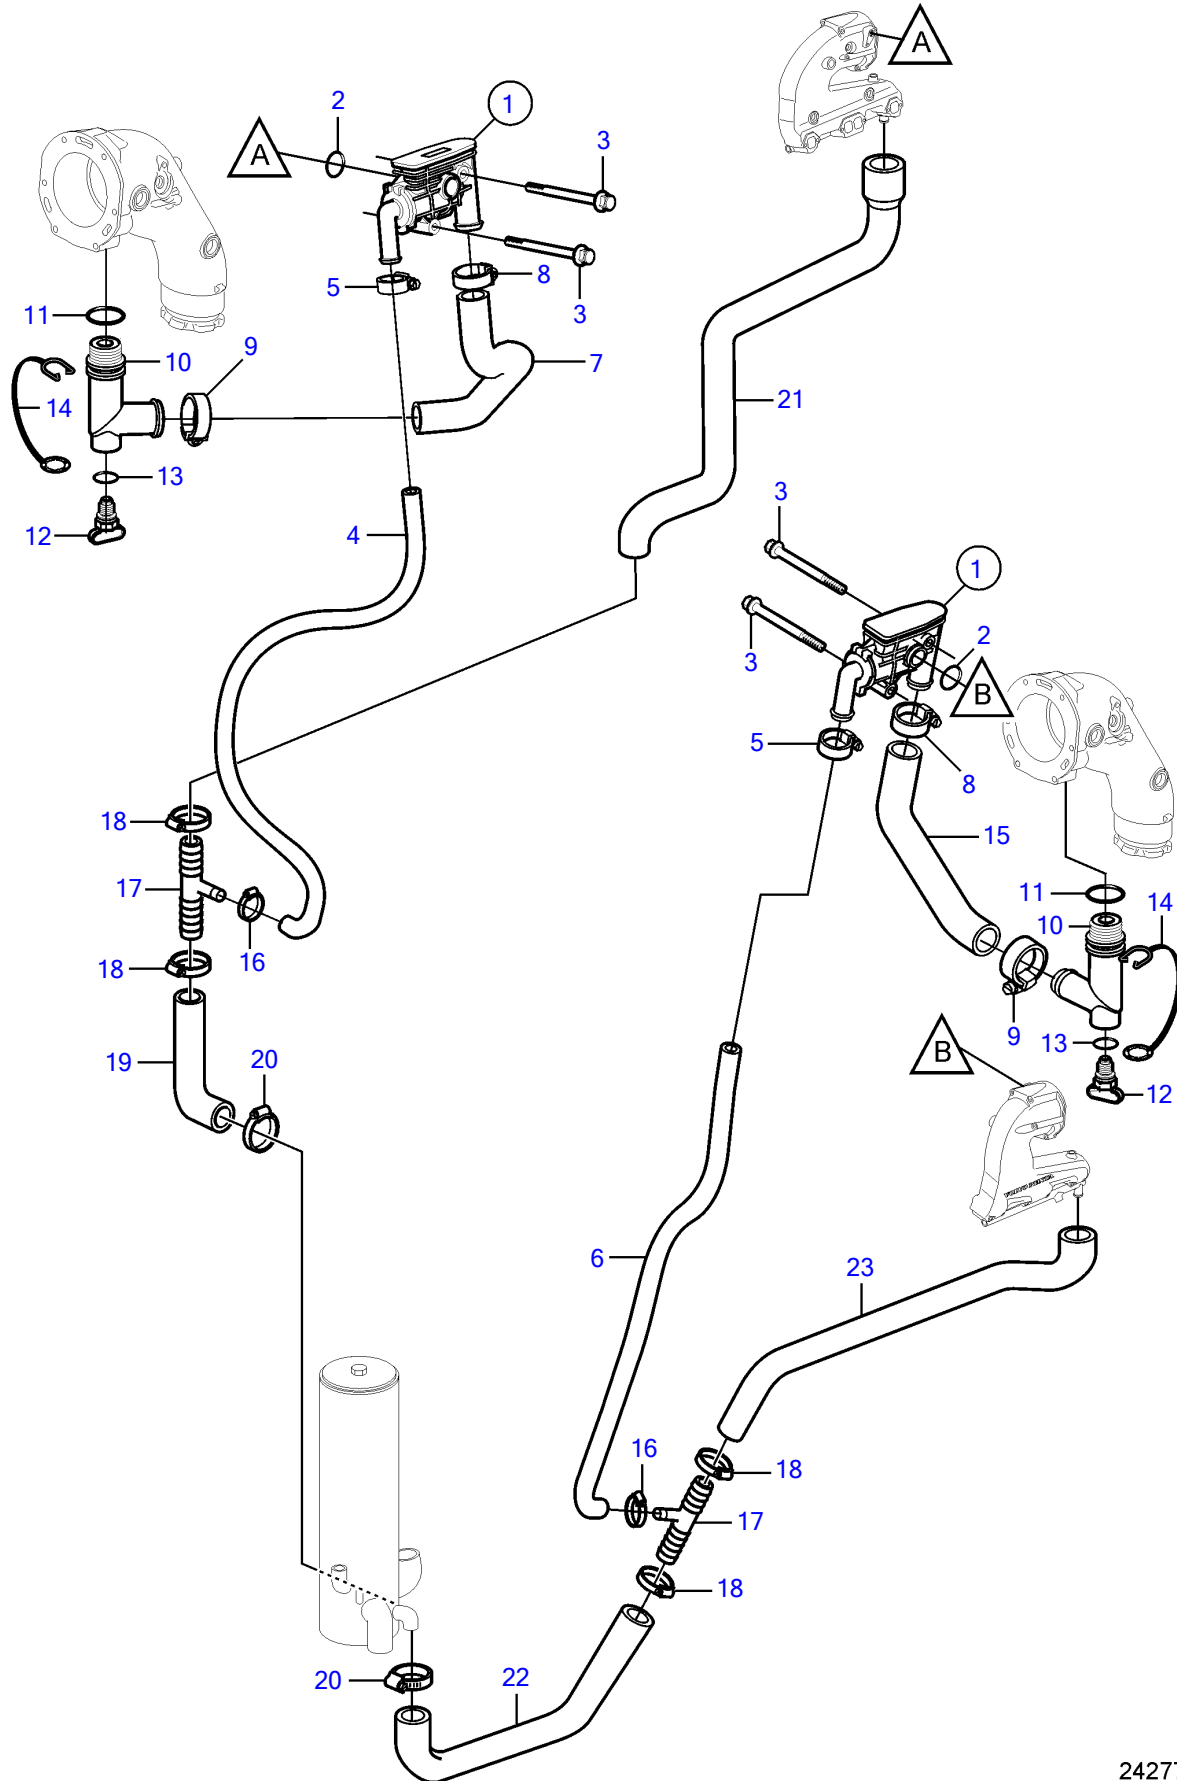

V8-225-C-B, V8-300-C-B, V8-320-C-B

V8-225-C-B, V8-300-C-B, V8-320-C-B

REF	PART NO.	QTY	DESCRIPTION	NOTES
1	40005486	1	Thermostat housing	Starboard
	40005487	1	Thermostat housing	Port
		1	• Thermostat	not sold separately
		1	• Fitting	not sold separately
		1	• Spring	not sold separately
		1	• Elbow	not sold separately
		1	• O-ring	not sold separately
		1	• Screw	not sold separately
2	21411368	2	O-ring	
3	965177	4	Flange screw	
4	21130825	1	Hose	
5	3853794	2	Hose clamp	
6	21130827	2	Hose	
7	3594911	1	Hose	
8	3863439	2	Hose clamp	
9	3863439	2	Hose clamp	
10	21115770	2	Adapter	
11		2	• O-ring	not sold separately
12	21114522	2	Drain plug	
	3849500	2	• Plug	Replaced by 21114522, not sold separately
13		2	• O-ring	not sold separately
14	3849892	2	• Retainer	
15	21107967	1	Hose	
16	3853794	2	Hose clamp	
17	3595495	2	Adapter	
18	3863439	4	Hose clamp	
19	40005852	1	Hose	
20	3812303	2	Hose clamp	
21	40005850	1	Hose	
22	21130230	1	Hose	
23	21130233	1	Hose	