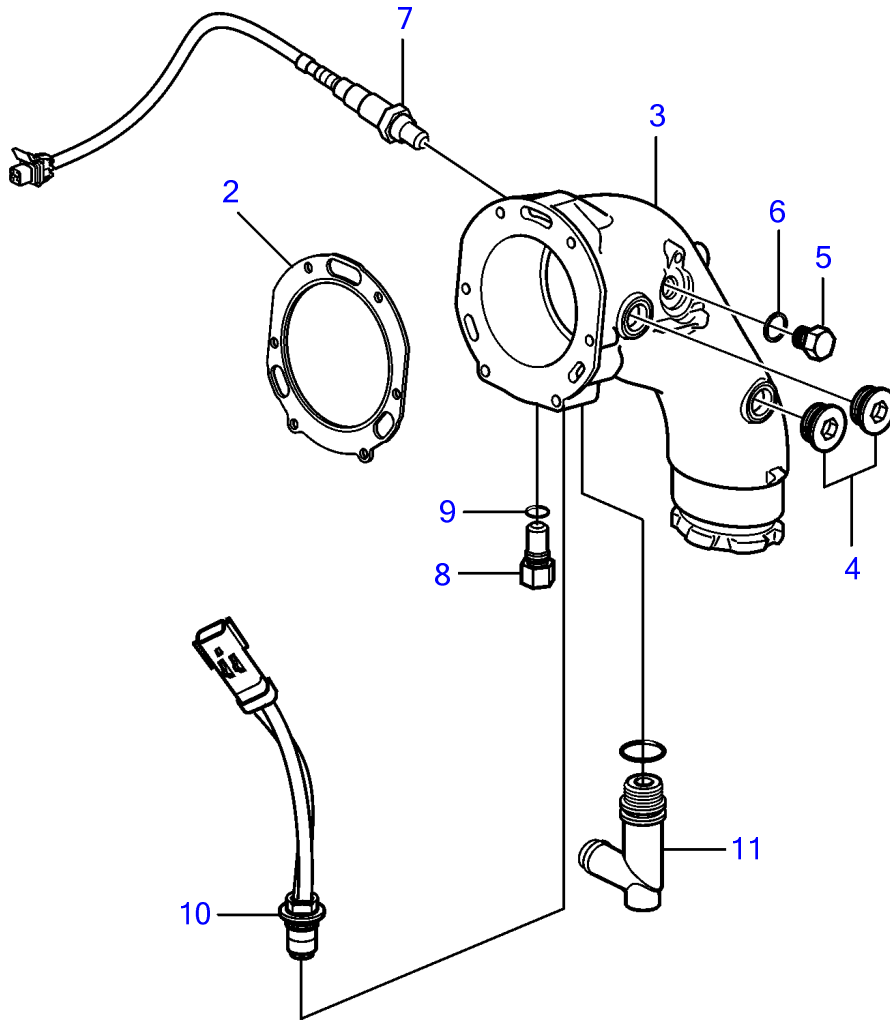

V8-225-C-B, V8-300-C-B, V8-320-C-B

1

V8-225-C-B, V8-300-C-B, V8-320-C-B

REF	PART NO.	QTY	DESCRIPTION	NOTES
1	21571773	1	Elbow	
2	40005439	1	Gasket	
3	21468082	1	Elbow pipe	
4	21399010	2	Plug	M27
		2	• O-ring	
5	960632	2	Plug	
6	977751	2	Gasket	
7	3883724	1	Sensor, oxygen	
		1	• Sealing washer	not sold separately
8	21194290	1	Anode	
9	980998	1	• O-ring	replaced by next part number
	21286721	1	• O-ring	
10	3889526	1	Sensor, temperature	
11	21115770	1	Adapter	
		1	O-ring	not sold separately