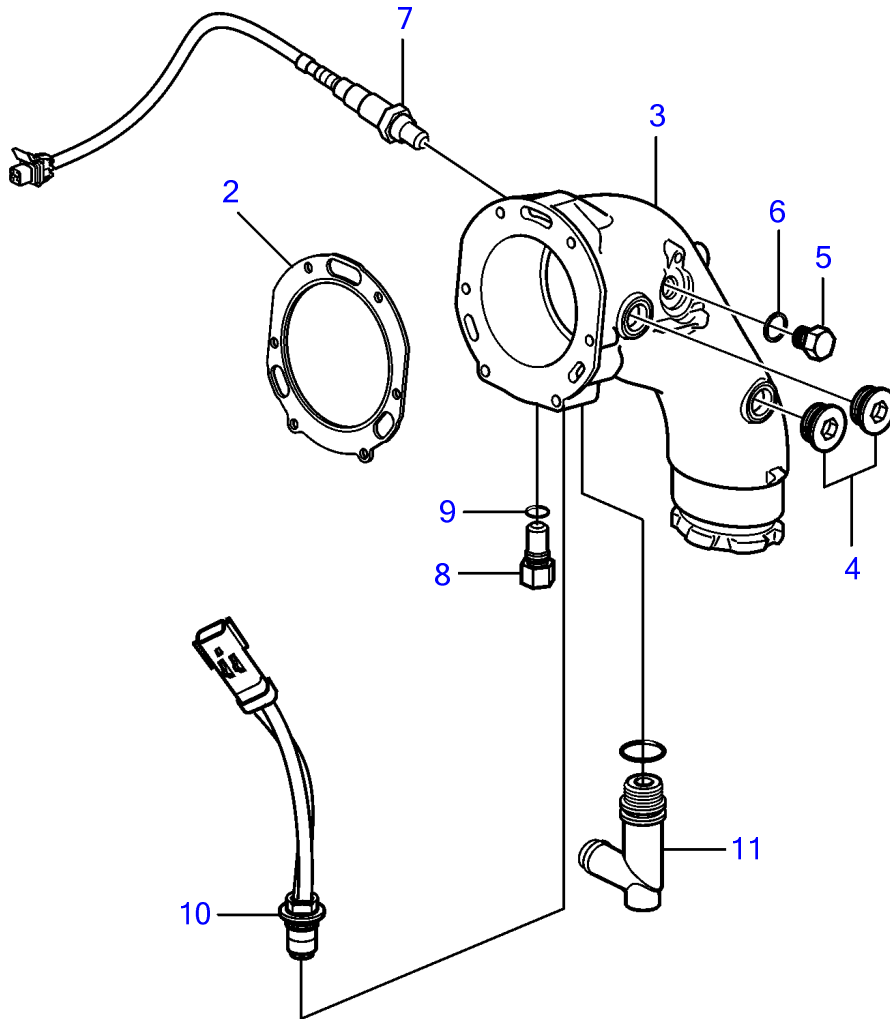

V8-225-C-B, V8-300-C-B, V8-320-C-B

1

V8-225-C-B, V8-300-C-B, V8-320-C-B

REF	PART NO.	QTY	DESCRIPTION	NOTES
1	21571773	1	Elbow	
2	40005439	1	Gasket	
3	21468082	1	Elbow pipe	
4	21399010	2	Plug	M27
		2	• O-ring	
5	960632	2	Plug	
6	977751	2	Gasket	
7	3883724	1	Sensor, oxygen	
		1	• Sealing washer	not sold separately
8	21194290	1	Anode	
9	980998	1	• O-ring	replaced by next part number
	21286721	1	• O-ring	
10	3889526	1	Sensor, temperature	
11	21115770	1	Adapter	
		1	O-ring	not sold separately