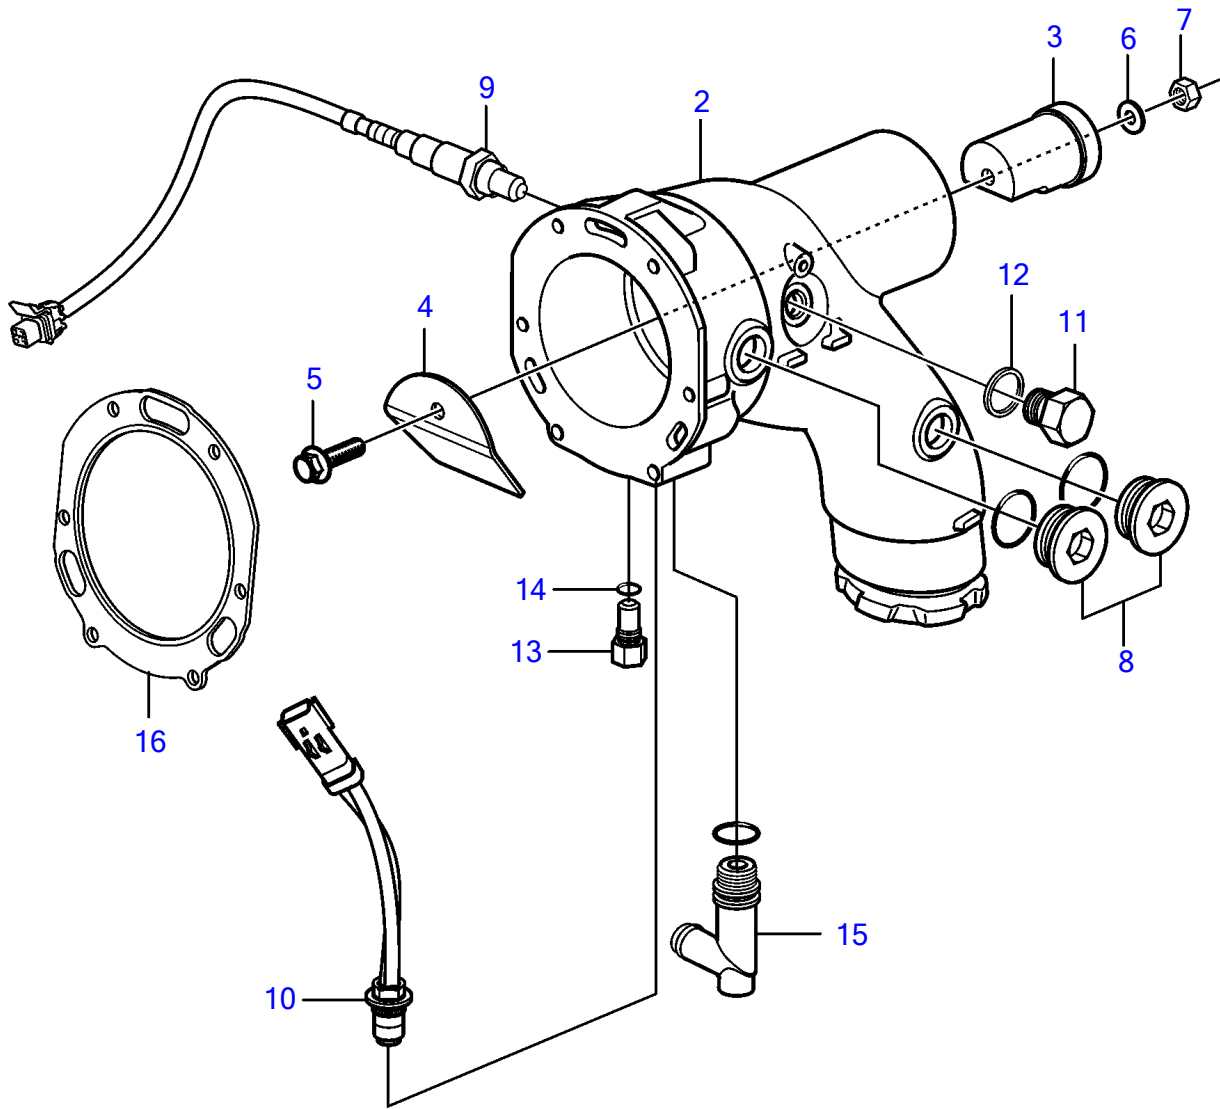

V8-225-C-B, V8-300-C-B, V8-320-C-B

1

V8-225-C-B, V8-300-C-B, V8-320-C-B

REF	PART NO.	QTY	DESCRIPTION	NOTES
1	21571774	1	Elbow	
	21468086	1	• Elbow pipe	
2	21468084	1	• • Elbow pipe	Replaced by 21468086
3		1	• • Cup	
4		1	• • Plate	
5	3595401	1	• • Flange screw	
6	980933	1	• • Washer	
7	982672	1	• • Hexagon nut	
8	21399010	2	• Plug	M27
		2	• • O-ring	
9	3883724	1	• Sensor	
10	3889526	1	• Sensor	
11	960632	1	• Plug	
12	977751	1	• Gasket	
13	21194290	1	• Anode	
14	980998	1	• • O-ring	replaced by next part number
	21286721	1	• • O-ring	
15	21115770	1	• Adapter	
		1	• • O-ring	not sold separately
16	40005439	1	• Gasket	