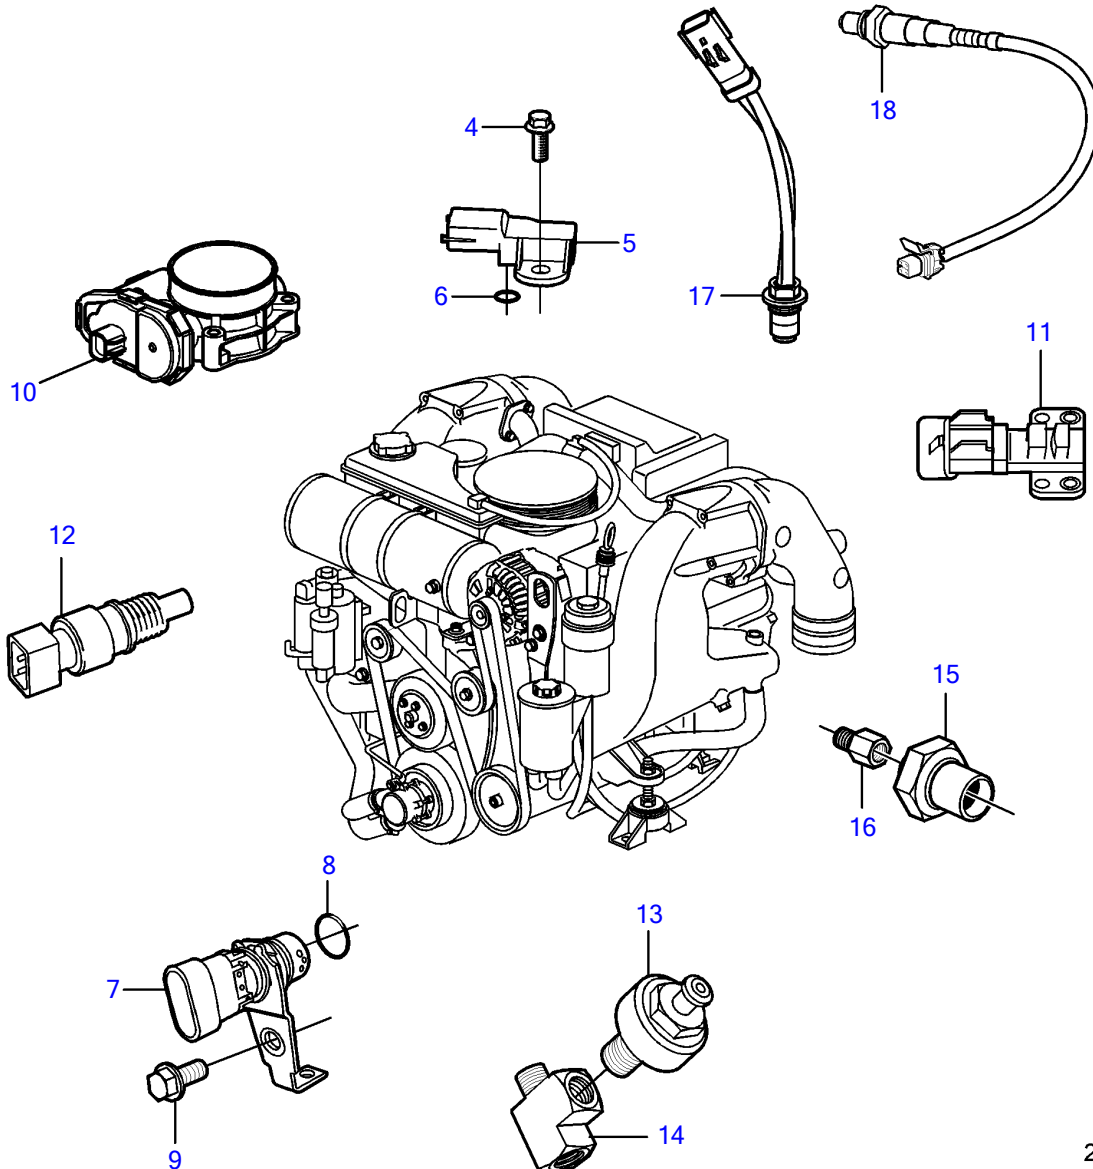

V8-225-C-B

V8-225-C-B

REF	PART NO.	QTY	DESCRIPTION	NOTES
1	22083071	1	Module	
2	3843651	4	Flange screw	
3	21399636	1	Bracket	
4	3858973	1	Bolt	
5	3859020	1	Sensor, MAT/MAP	
6	3858988	1	• Sealing	
7	3858979	1	Sensor, crankshaft position	
8	3859009	1	• O-ring	
9	3858983	1	Bolt	
10		1	Throttle body	See "Throttle Body" page
		2	Sensor, throttle position	
		1	Switch, idle validation	
11	3863130	1	Sensor, camshaft position	
12	3850397	1	Switch	
13	22024631	2	Knock sensor	
14	3593571	1	Fitting	
15	3887328	1	Sensor, oil pressure	
16	3887970	1	Fitting	
17	3889526	4	Sensor, temperature	
18	3883724	4	Sensor, oxygen	