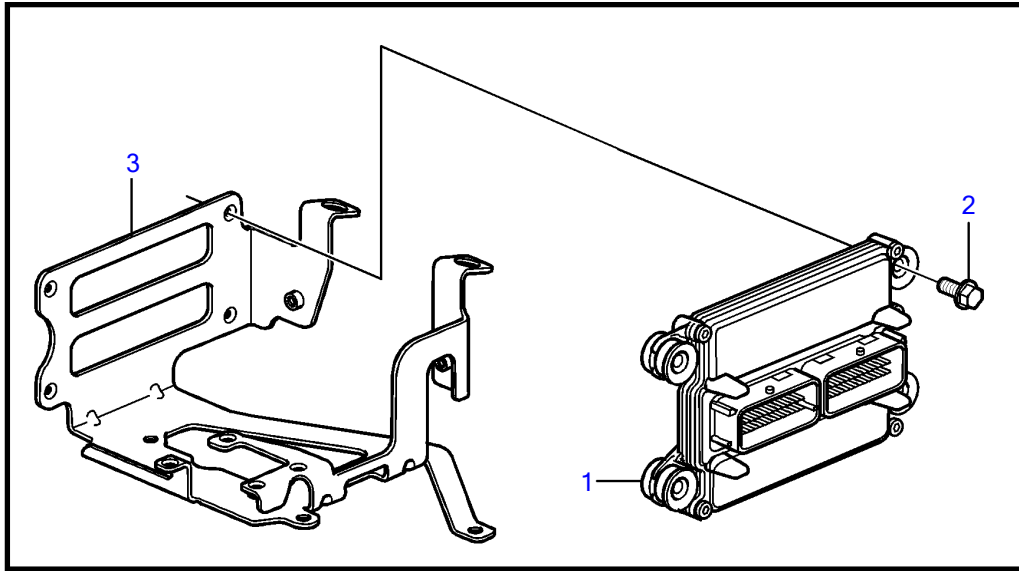

V8-225-C-B

V8-225-C-B

REF	PART NO.	QTY	DESCRIPTION	NOTES
1	22083071	1	Module	
2	3843651	4	Flange screw	
3	21399636	1	Bracket	
4	3858973	1	Bolt	
5	3859020	1	Sensor, MAT/MAP	
6	3858988	1	• Sealing	
7	3858979	1	Sensor, crankshaft position	
8	3859009	1	• O-ring	
9	3858983	1	Bolt	
10		1	Throttle body	See "Throttle Body" page
		2	Sensor, throttle position	
		1	Switch, idle validation	
11	3863130	1	Sensor, camshaft position	
12	3850397	1	Switch	
13	22024631	2	Knock sensor	
14	3593571	1	Fitting	
15	3887328	1	Sensor, oil pressure	
16	3887970	1	Fitting	
17	3889526	4	Sensor, temperature	
18	3883724	4	Sensor, oxygen	