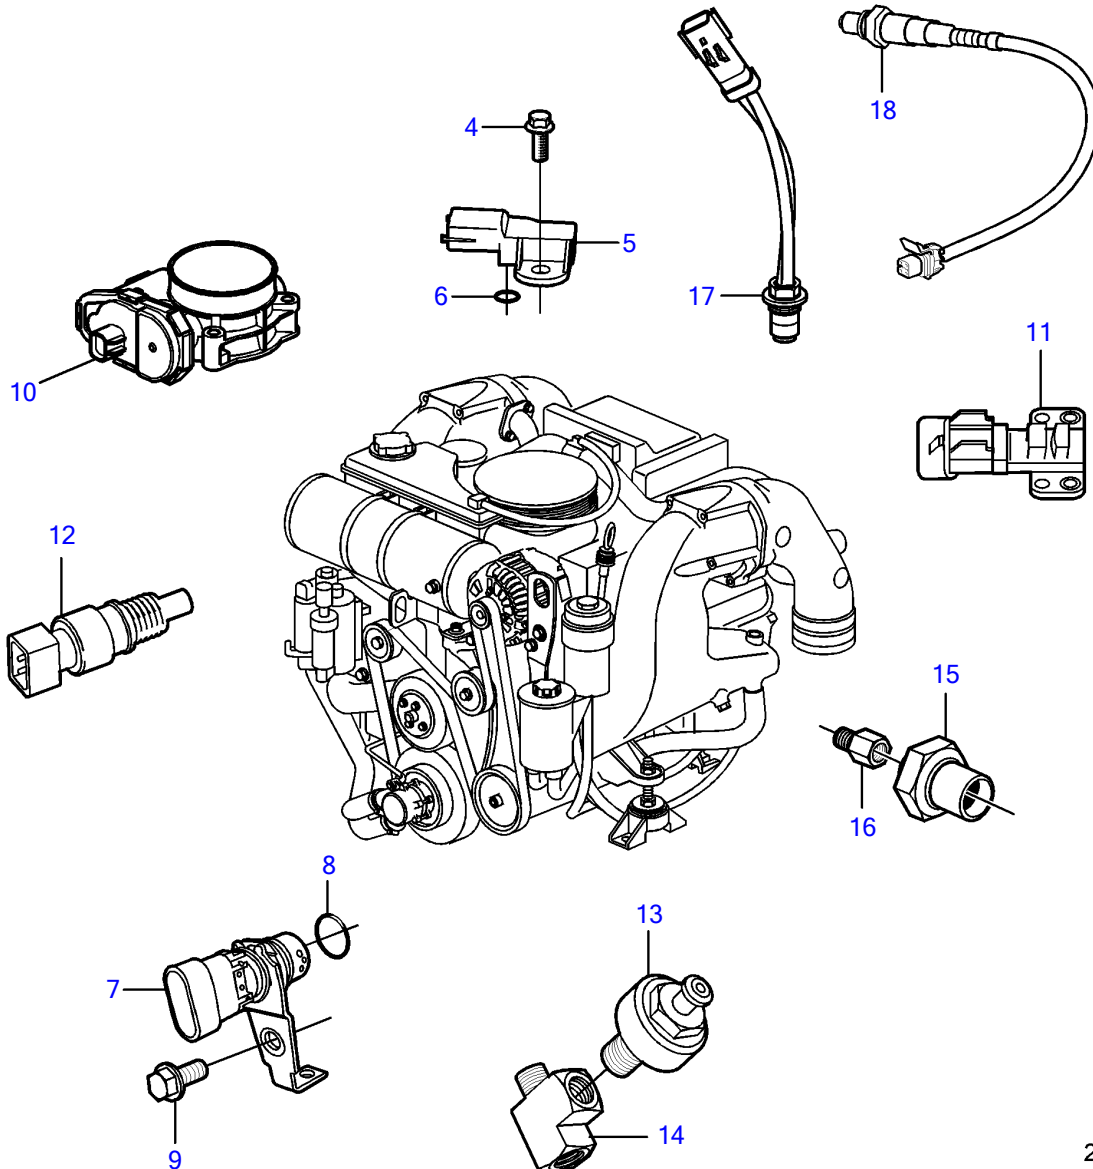

V8-320-C-B

V8-320-C-B

REF	PART NO.	QTY	DESCRIPTION	NOTES
1		1	Ecu	
2	3843651	4	Flange screw	
3	21399636	1	Bracket	
4	3858973	1	Bolt	
5	3859020	1	Sensor, MAT/MAP	
6	3858988	1	• Sealing	
7	3858979	1	Sensor, crankshaft position	
8	3859009	1	• O-ring	
9	3858983	1	Bolt	
10		1	Throttle body	See "Throttle Body" page
		2	Sensor, throttle position	
		1	Switch, idle validation	
11	3863130	1	Sensor, camshaft position	
12	3850397	1	Switch	
13	22024631	2	Knock sensor	
14	3593571	1	Fitting	
15	3887328	1	Sensor, oil pressure	
16	3887970	1	Fitting	
17	3889526	4	Sensor, temperature	
18	3883724	4	Sensor, oxygen	