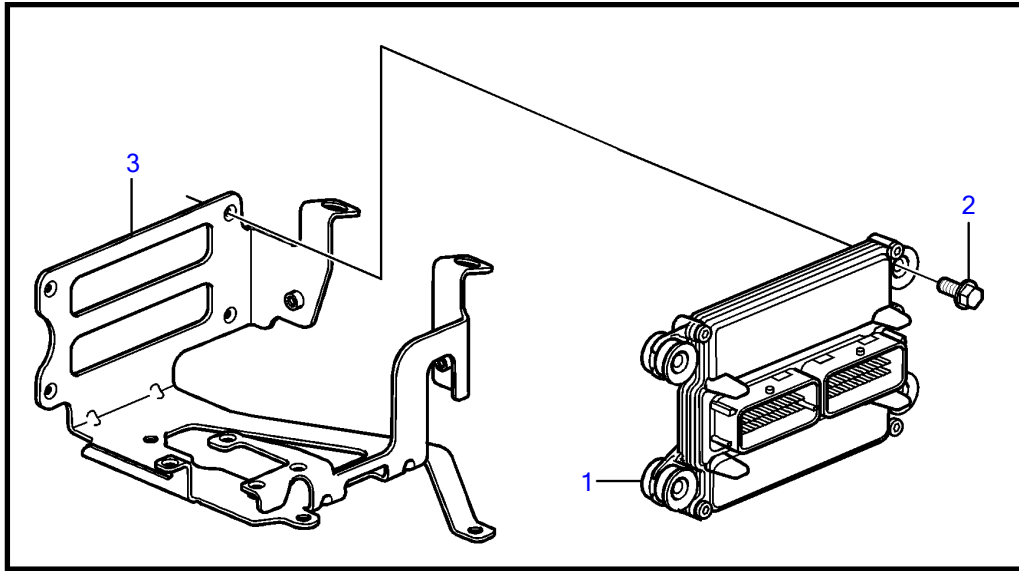

V8-320-C-B

V8-320-C-B

REF	PART NO.	QTY	DESCRIPTION	NOTES
1		1	Ecu	
2	3843651	4	Flange screw	
3	21399636	1	Bracket	
4	3858973	1	Bolt	
5	3859020	1	Sensor, MAT/MAP	
6	3858988	1	• Sealing	
7	3858979	1	Sensor, crankshaft position	
8	3859009	1	• O-ring	
9	3858983	1	Bolt	
10		1	Throttle body	See "Throttle Body" page
		2	Sensor, throttle position	
		1	Switch, idle validation	
11	3863130	1	Sensor, camshaft position	
12	3850397	1	Switch	
13	22024631	2	Knock sensor	
14	3593571	1	Fitting	
15	3887328	1	Sensor, oil pressure	
16	3887970	1	Fitting	
17	3889526	4	Sensor, temperature	
18	3883724	4	Sensor, oxygen	