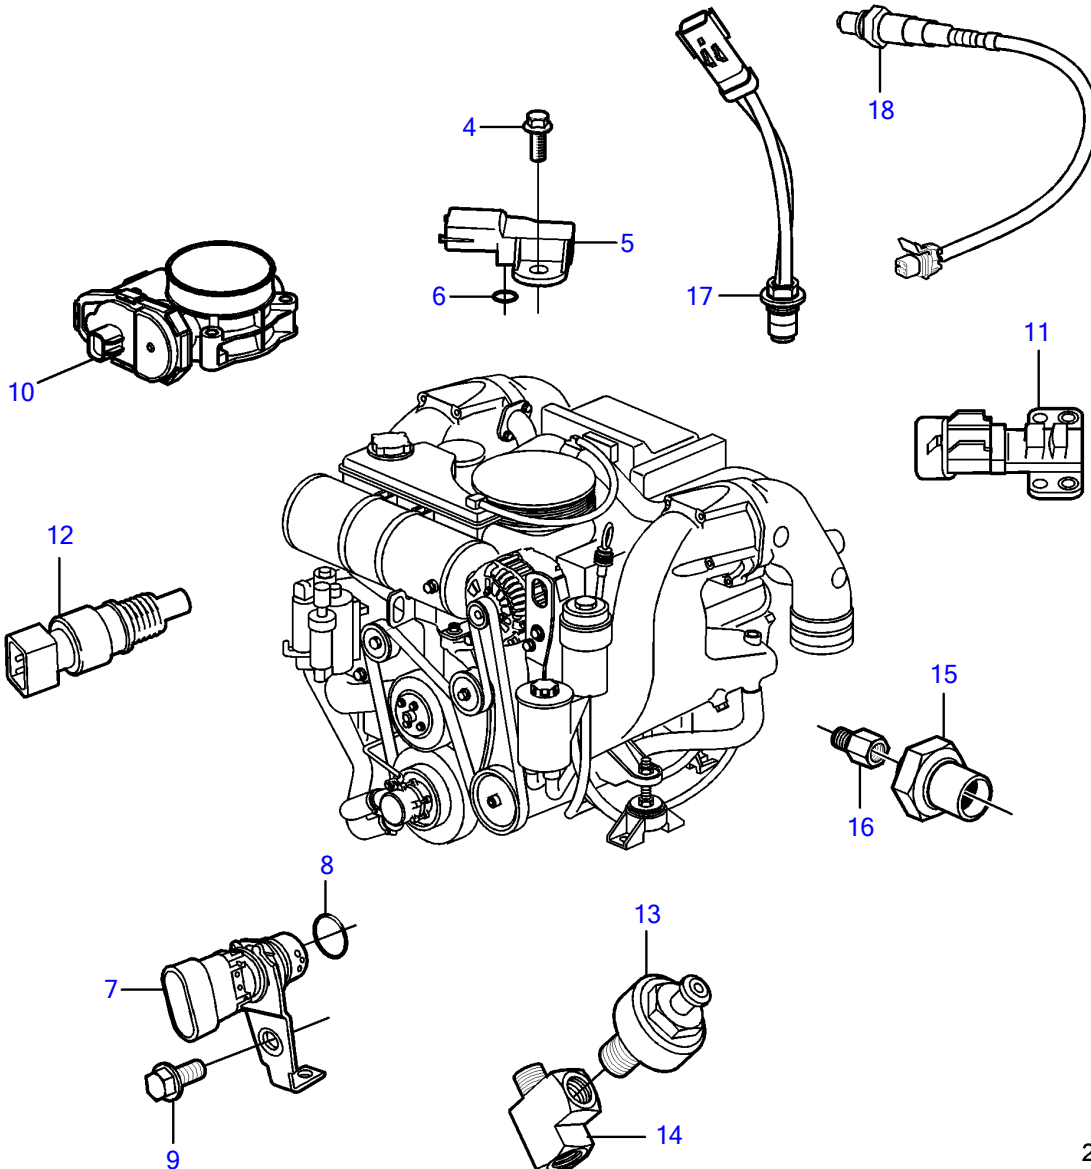

V8-300-C-B

V8-300-C-B

REF	PART NO.	QTY	DESCRIPTION	NOTES
1		1	Ecu	
2	3843651	4	Flange screw	
3	21399636	1	Bracket	
4	3858973	1	Bolt	
5	3859020	1	Sensor, MAT/MAP	
6	3858988	1	• Sealing	
7	3858979	1	Sensor, crankshaft position	
8	3859009	1	• O-ring	
9	3858983	1	Bolt	
10		1	Throttle body	See "Throttle Body" page
		2	Sensor, throttle position	
		1	Switch, idle validation	
11	3863130	1	Sensor, camshaft position	
12	3850397	1	Switch	
13	22024631	2	Knock sensor	
14	3593571	1	Fitting	
15	3887328	1	Sensor, oil pressure	
16	3887970	1	Fitting	
17	3889526	4	Sensor, temperature	
18	3883724	4	Sensor, oxygen	