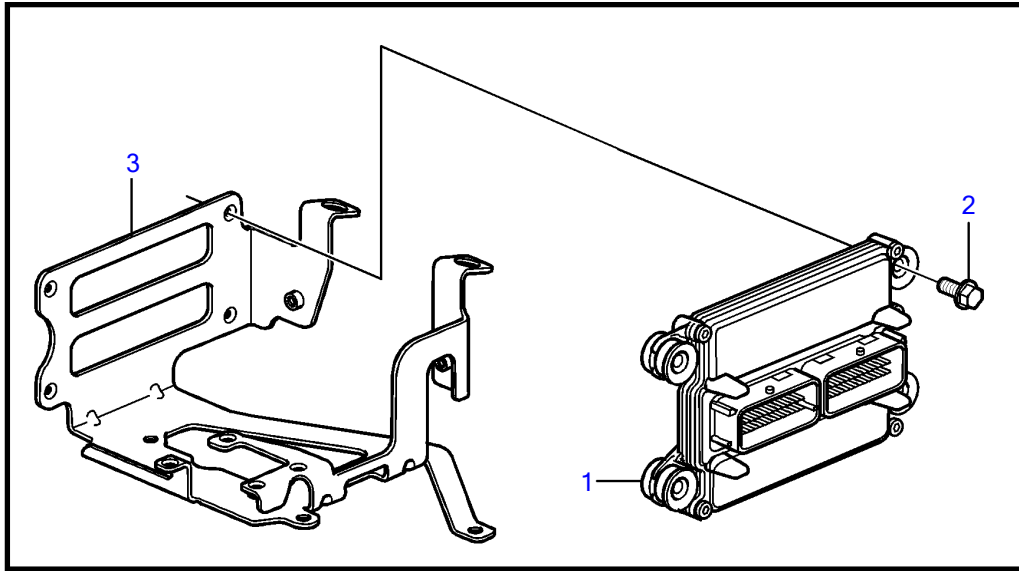

V8-300-C-B

V8-300-C-B

REF	PART NO.	QTY	DESCRIPTION	NOTES
1		1	Ecu	
2	3843651	4	Flange screw	
3	21399636	1	Bracket	
4	3858973	1	Bolt	
5	3859020	1	Sensor, MAT/MAP	
6	3858988	1	• Sealing	
7	3858979	1	Sensor, crankshaft position	
8	3859009	1	• O-ring	
9	3858983	1	Bolt	
10		1	Throttle body	See "Throttle Body" page
		2	Sensor, throttle position	
		1	Switch, idle validation	
11	3863130	1	Sensor, camshaft position	
12	3850397	1	Switch	
13	22024631	2	Knock sensor	
14	3593571	1	Fitting	
15	3887328	1	Sensor, oil pressure	
16	3887970	1	Fitting	
17	3889526	4	Sensor, temperature	
18	3883724	4	Sensor, oxygen	