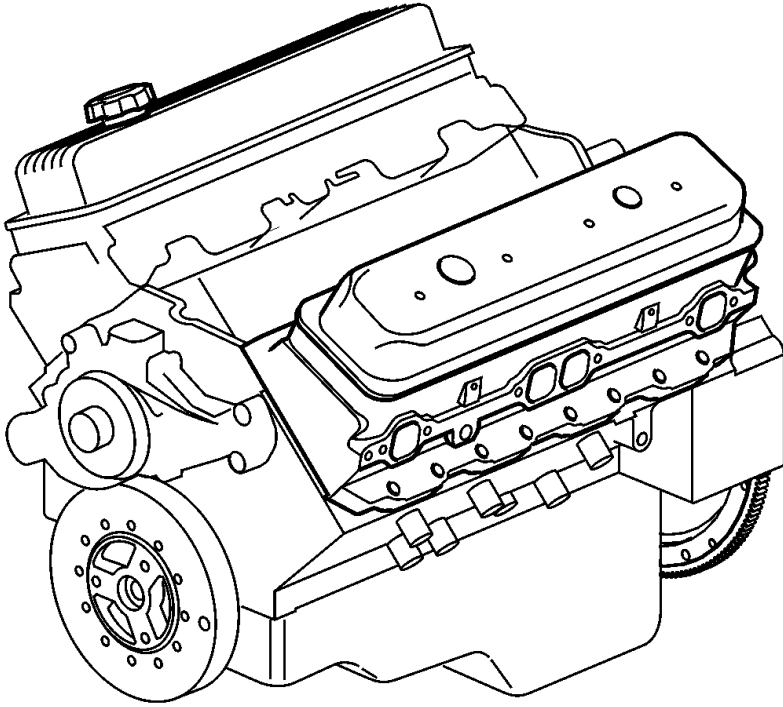

V8-225-C-B, V8-300-C-B

①

V8-225-C-B, V8-300-C-B

REF	PART NO.	QTY	DESCRIPTION	SEE SEC.	NOTES
1					Image is a generic picture of longblock, details about included parts are in parts bulletin.
	3801410	1	Longblock engine		Use to repair compliant engines
			• Bulletin P-21-0-25	P-21-0-25-EN	US EPA Regulations for Longblock Sales and Use
			• Bulletin P-21-0-27	P-21-0-27-EN	5.0/5.7L Longblocks, remanufactured