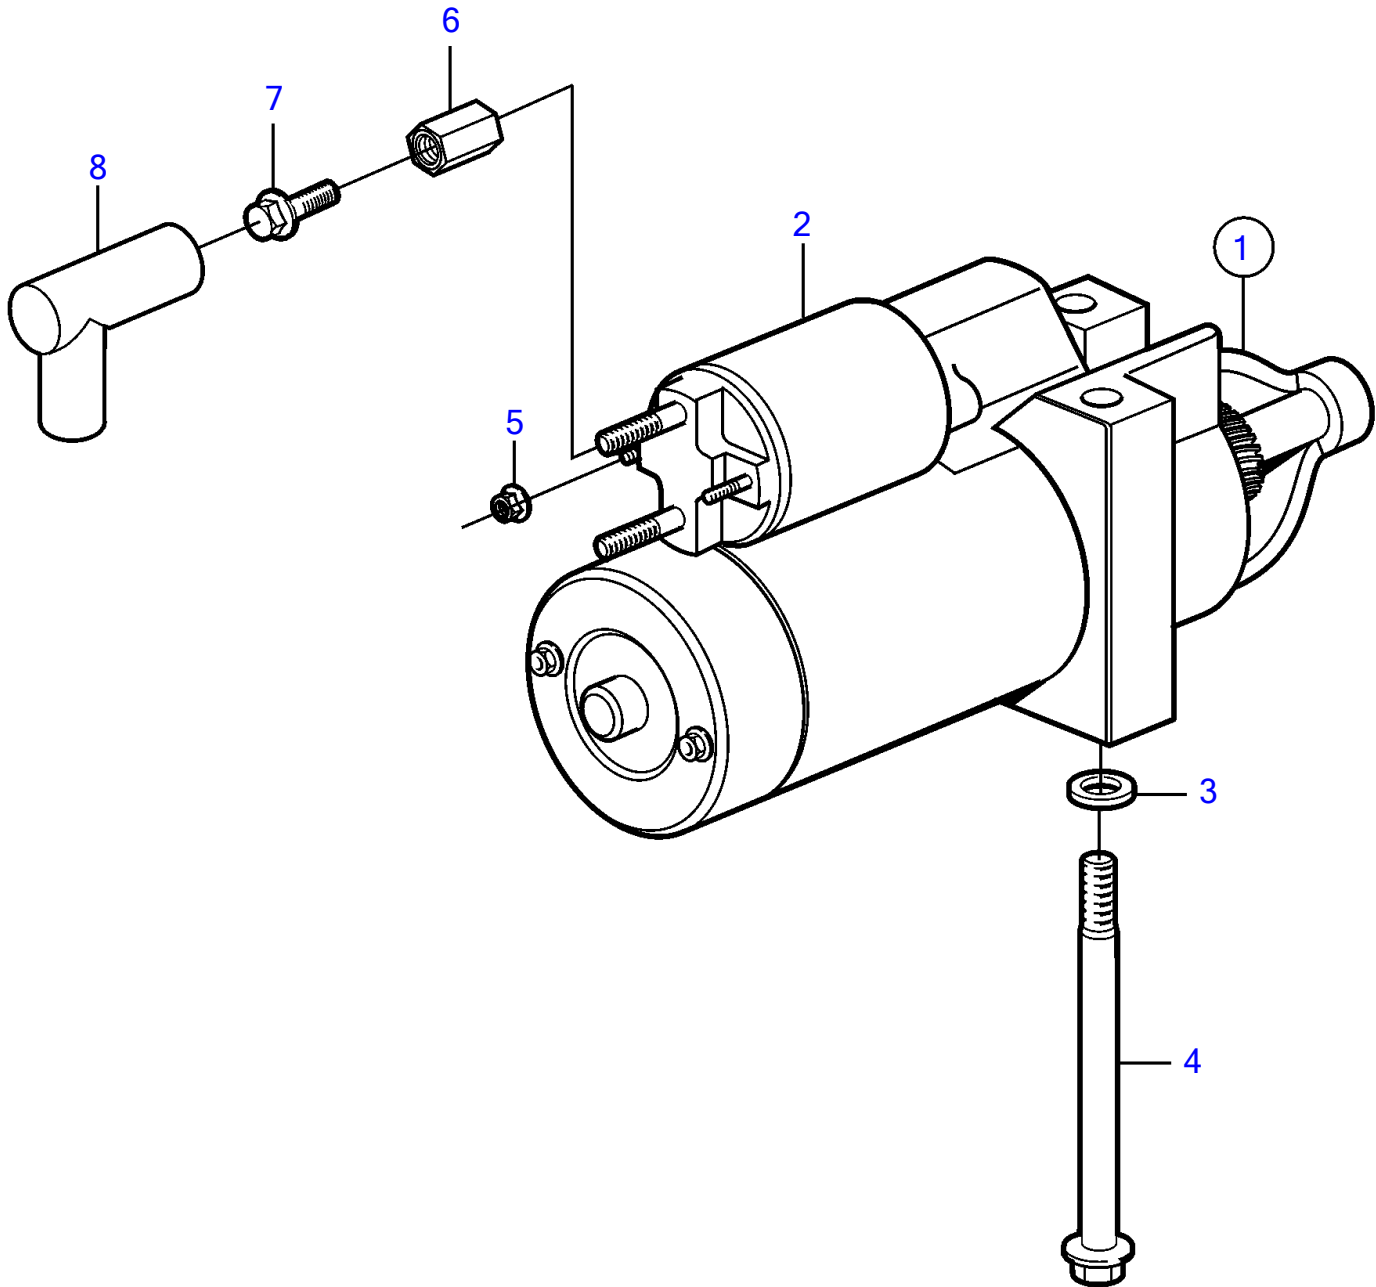

V8-225-C-B, V8-300-C-B, V8-320-C-B

V8-225-C-B, V8-300-C-B, V8-320-C-B

REF	PART NO.	QTY	DESCRIPTION
1	3885317	1	Starter motor
2	3810300	1	• Solenoid kit
3	3854496	2	Washer
4	3854752	2	Screw
5	949874	2	Flange lock nut
6	855314	1	Spacer nut
7	947107	1	Flange screw
		1	Flange screw
8	855798	1	Protecting sleeve