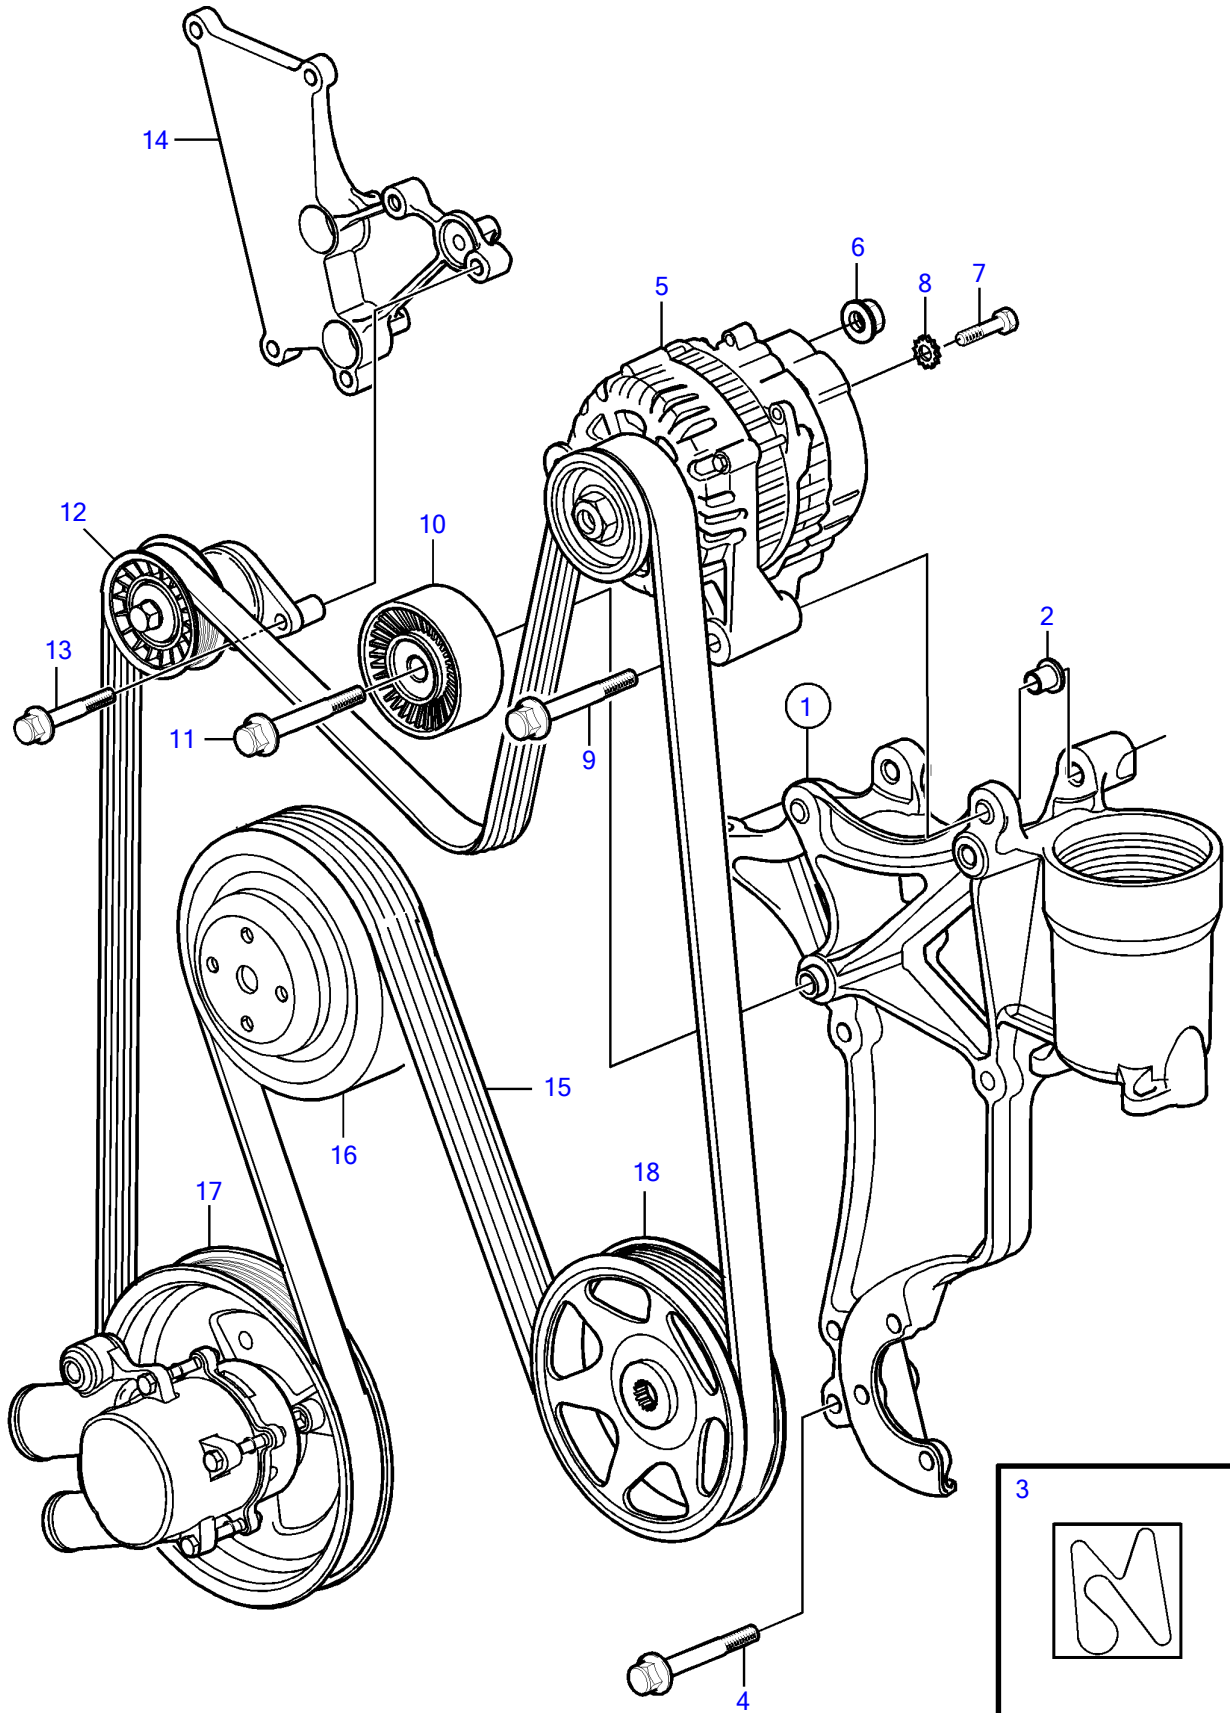

V8-225-C-B, V8-300-C-B, V8-320-C-B

V8-225-C-B, V8-300-C-B, V8-320-C-B

REF	PART NO.	QTY	DESCRIPTION	NOTES
1	21573817	1	Bracket	
2	3863175	2	• Bushing	
3	3863274	1	Decal	
4	3853392	4	Flange screw	
5	3884950	1	Alternator	
6	945408	1	Flange nut	
7	3852208	1	Screw	
8	3852520	1	Washer	
9	3860169	2	Flange screw	
10	21585053	1	Idler pulley	
11	21425128		Flange screw	
12	3885250	1	Belt tensioner	
13	22063732	2	Flange screw	
14	21358873	1	Bracket	See "Fuel system" page
15	21399021	1	Belt	
16		1	Pulley, circulation pump	
17		1	Sea water pump	
18		1	Pulley, power steering pump	