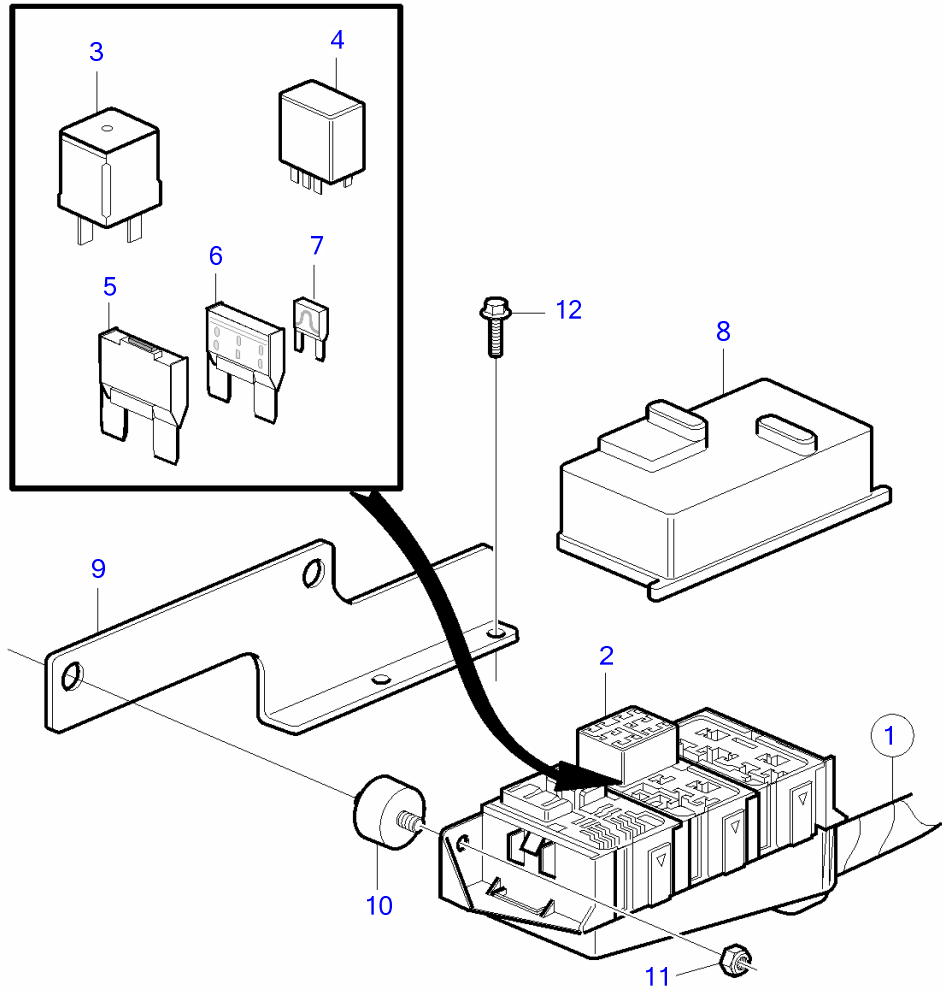

V8-225-C-B, V8-300-C-B, V8-320-C-B

25733

V8-225-C-B, V8-300-C-B, V8-320-C-B

REF	PART NO.	QTY	DESCRIPTION	NOTES
1		1	Wiring harness	
2		1	• Fuse box	not sold separately
3	3858809	3	• Relay	
4	3841366	2	• Relay	
5	3884849	1	• Fuse	40A
6	3841370	1	• Fuse	20A
	3841371	1	• Fuse	40A
7	3841373	1	• Fuse	5A
	3863403	1	• Fuse	7.5A
	3841372	1	• Fuse	10A
	3861373	1	• Fuse	15A
	3861374	1	• Fuse	20A
8		1	• Cover plate	not sold separately
9		1	Bracket	
10	3840402	2	Mounting base	
11	3852118	2	Nut	
12	946544	2	Flange screw	