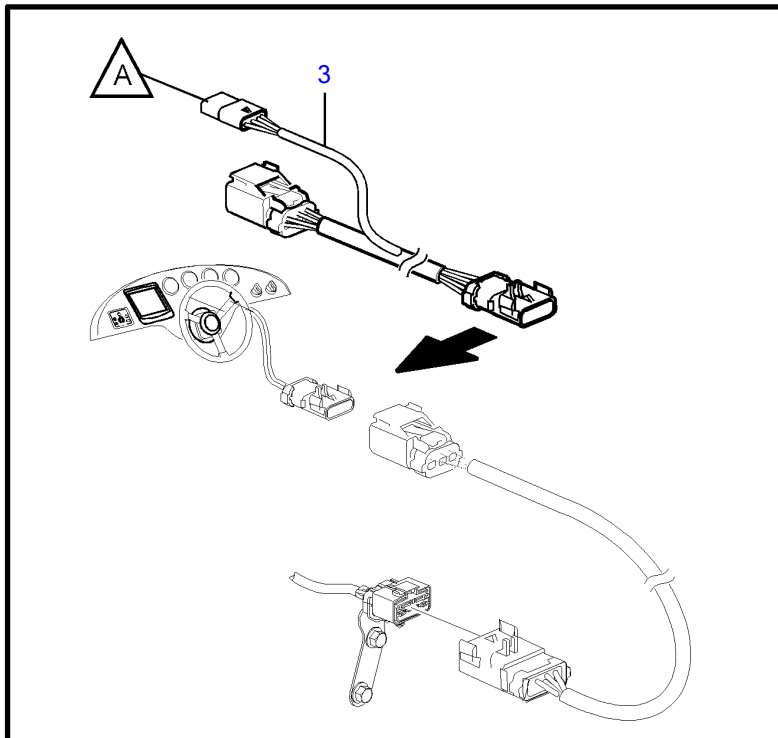

V8-225-C-B, V8-300-C-B, V8-320-C-B

25732

V8-225-C-B, V8-300-C-B, V8-320-C-B

REF	PART NO.	QTY	DESCRIPTION	NOTES
1	21178775	1	Alarm panel	
		2	• Stud	not sold separately
		2	• Washer	not sold separately
		2	• Nut	not sold separately
2	21178777	1	Wiring harness	
		1	• Alarm	not sold separately
3	21200148	1	Wiring harness, y	for alarm panel