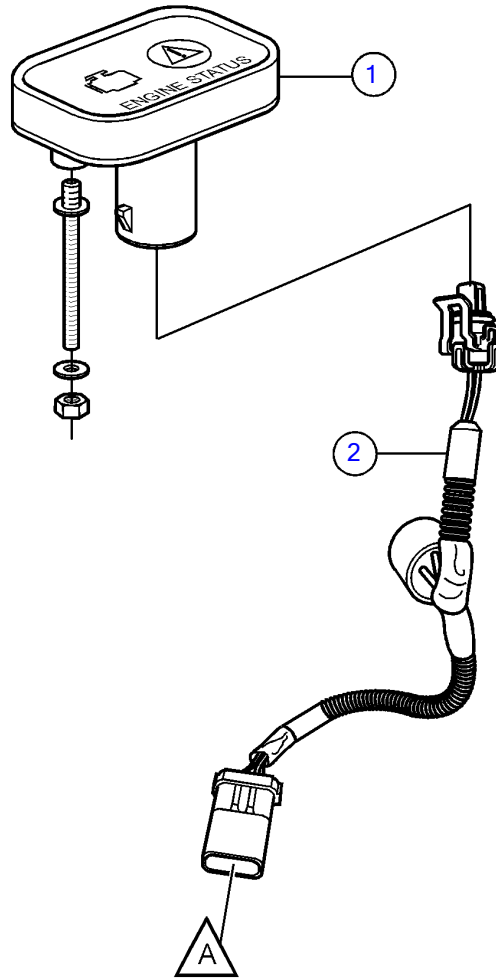

V8-225-C-B, V8-300-C-B, V8-320-C-B

25732

V8-225-C-B, V8-300-C-B, V8-320-C-B

REF	PART NO.	QTY	DESCRIPTION	NOTES
1	21178775	1	Alarm panel	
		2	• Stud	not sold separately
		2	• Washer	not sold separately
		2	• Nut	not sold separately
2	21178777	1	Wiring harness	
		1	• Alarm	not sold separately
3	21200148	1	Wiring harness, y	for alarm panel