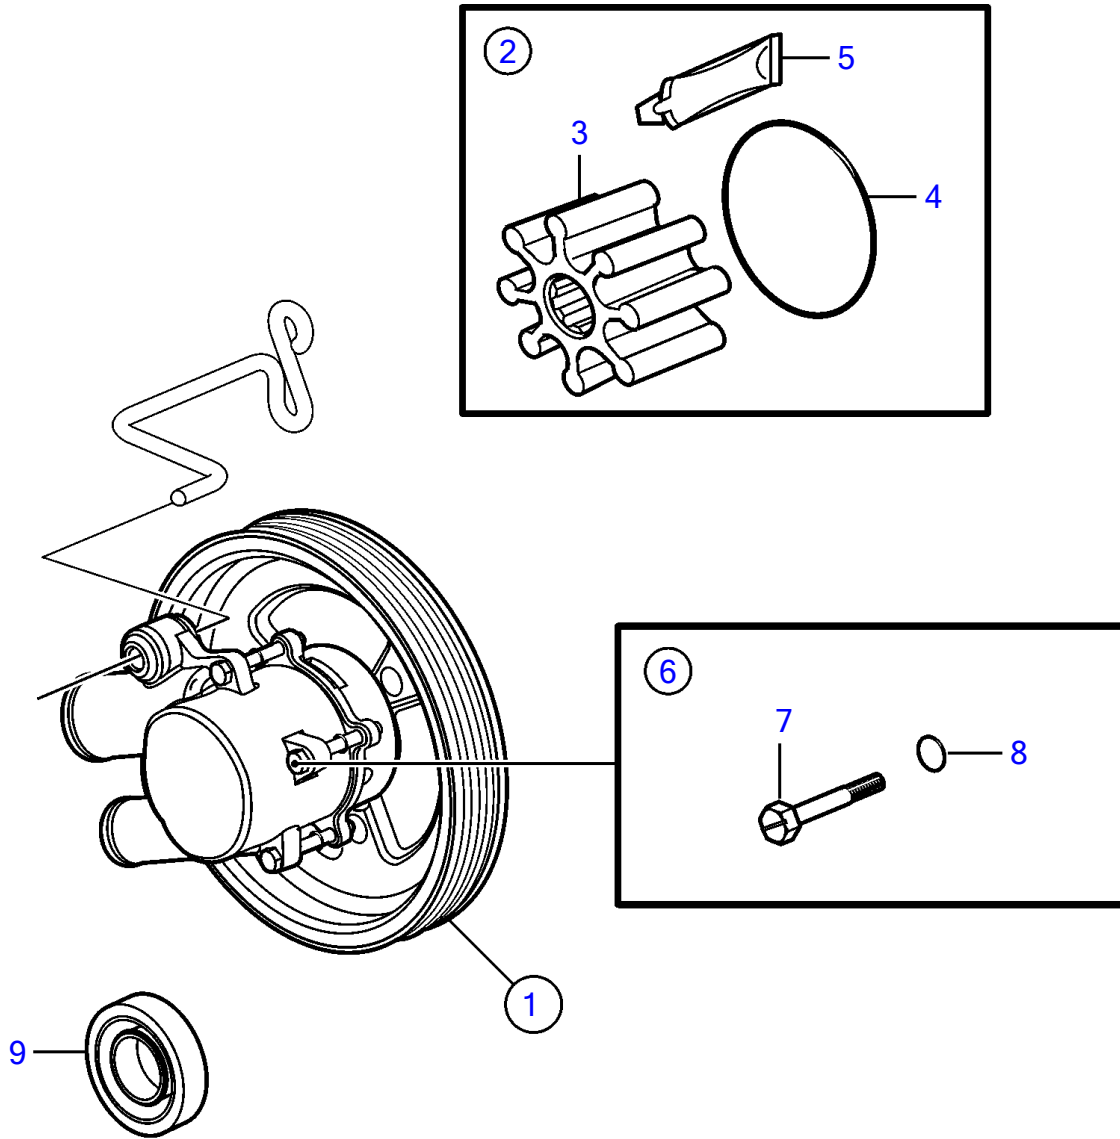

V8-225-C-B, V8-300-C-B, V8-320-C-B

V8-225-C-B, V8-300-C-B, V8-320-C-B

REF	PART NO.	QTY	DESCRIPTION	NOTES
1	21212799	1	Pump	
2	21213664	1	Impeller kit	replaces 3842786 for gas engines
3	21212794	1	▪ Impeller	
4	3858938	1	▪ O-ring	
5		1	▪ Lubricant, glycerin	not sold separately
6	21951332	1	Screw kit	
7		4	▪ Screw	not sold separately
8		4	▪ O-ring	not sold separately
9	827247	1	Sealing ring	