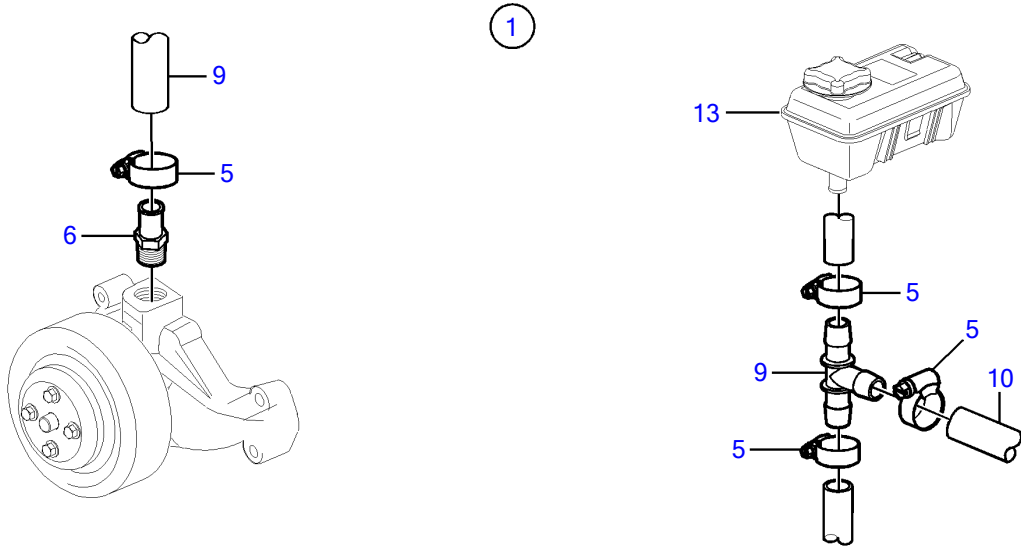

V8-225-C-B, V8-300-C-B, V8-320-C-B

V8-225-C-B, V8-300-C-B, V8-320-C-B

REF	PART NO.	QTY	DESCRIPTION	NOTES
1	21527832	1	Kit	Kit has other parts that are not used on this engine
2	40005443	1	• Nipple	7/16" - 14 unc
3	976970	1	• • O-ring	
4	856483	1	• Hose connection	1/4"-18 NPTF
5	3852602	4	• Hose clamp	
6	3818035	1	• Fitting	
7	3863068	1	• T-pipe	
8	3854978	2	• Hose clamp	
9	3860613	1	• T-nipple	
10		X	Hose, heater	Hose not supplied with kit.
11		X	Hose	Cut, Circulation pump to heat exchanger
12		X	Heat exchanger	
13		X	Expansion tank	