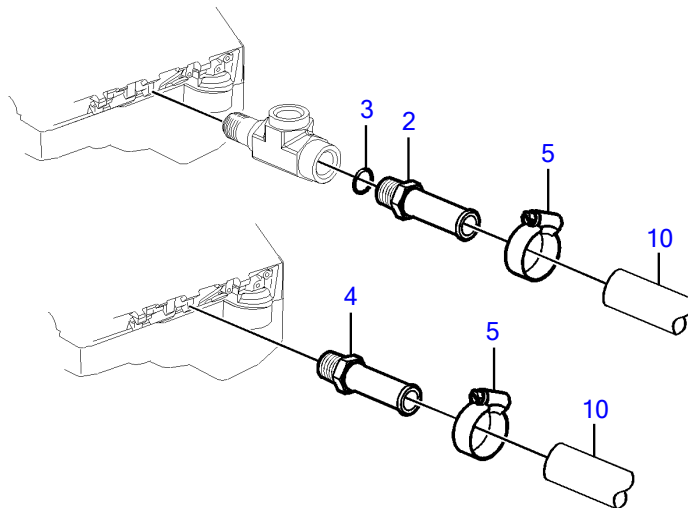

V8-225-C-B, V8-300-C-B, V8-320-C-B

V8-225-C-B, V8-300-C-B, V8-320-C-B

REF	PART NO.	QTY	DESCRIPTION	NOTES
1	21527832	1	Kit	Kit has other parts that are not used on this engine
2	40005443	1	• Nipple	7/16" - 14 unc
3	976970	1	• • O-ring	
4	856483	1	• Hose connection	1/4"-18 NPTF
5	3852602	4	• Hose clamp	
6	3818035	1	• Fitting	
7	3863068	1	• T-pipe	
8	3854978	2	• Hose clamp	
9	3860613	1	• T-nipple	
10		X	Hose, heater	Hose not supplied with kit.
11		X	Hose	Cut, Circulation pump to heat exchanger
12		X	Heat exchanger	
13		X	Expansion tank	