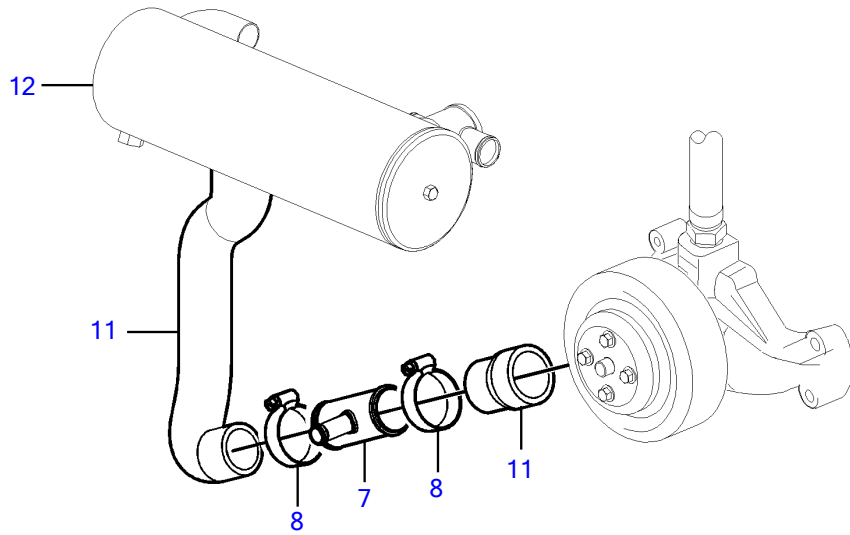

V8-225-C-B, V8-300-C-B, V8-320-C-B

V8-225-C-B, V8-300-C-B, V8-320-C-B

REF	PART NO.	QTY	DESCRIPTION	NOTES
1	21527832	1	Kit	Kit has other parts that are not used on this engine
2	40005443	1	• Nipple	7/16" - 14 unc
3	976970	1	• • O-ring	
4	856483	1	• Hose connection	1/4"-18 NPTF
5	3852602	4	• Hose clamp	
6	3818035	1	• Fitting	
7	3863068	1	• T-pipe	
8	3854978	2	• Hose clamp	
9	3860613	1	• T-nipple	
10		X	Hose, heater	Hose not supplied with kit.
11		X	Hose	Cut, Circulation pump to heat exchanger
12		X	Heat exchanger	
13		X	Expansion tank	