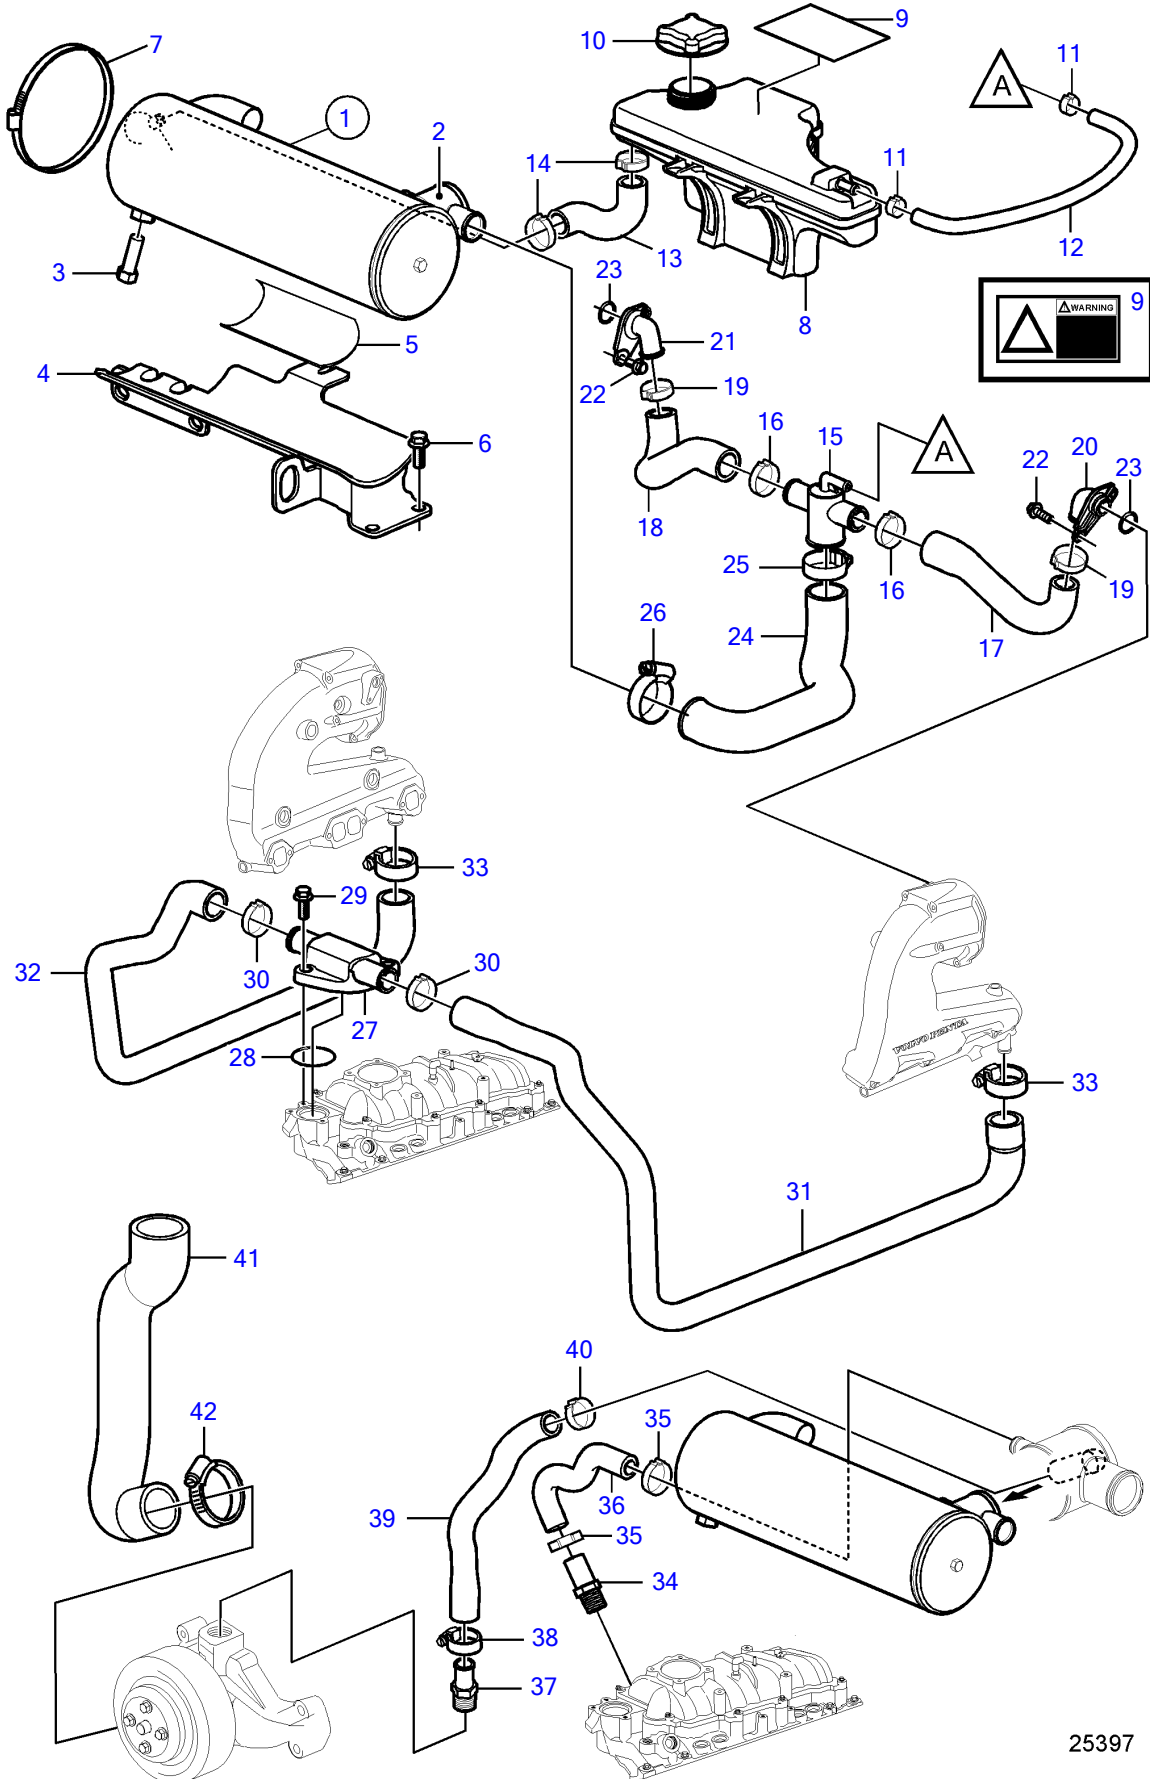

V8-225-C-B, V8-300-C-B, V8-320-C-B

25397

V8-225-C-B, V8-300-C-B, V8-320-C-B

REF	PART NO.	QTY	DESCRIPTION	SEE SEC.	NOTES
1	21444263	1	Heat exchanger		
		2	• End cover		not sold separately
		2	• Gasket		not sold separately
		2	• Bolt		not sold separately
2		1	• Thermostat		not sold separately
3	3858995	1	• Anode		
4	21444243	1	Bracket		
5	3861453	1	Gasket		
6	(3853557)	2	Flange screw		Obsolete part, 3/8" - 16 unc, L=0.75" (19mm)
7	21501238	2	Hose clamp		
8	21429093	1	Tank		
			• Bulletin p-26-1-7	p-26-1-7-EN	Coolant Capacity, FWC Gas Engines
9	3858552	1	Decal		
10	1674083	1	Pressure cap		
11	982643	2	Clamp		
12	3860590	1	Hose		
13	21451470	1	Hose		
14	982716	2	Clamp		
15	21338633	1	Connector		
16	(982647)	2	Clamp		Obsolete part
17	21338625	1	Hose		standard exhaust height
	21440756	1	Hose		Exhaust with high rise manifold
18	21338627	1	Hose		standard exhaust height
	21440758	1	Hose		Exhaust with high rise manifold
19	(982715)	2	Clamp		Obsolete part
20	21444305	1	Adapter		
21	21444304	1	Adapter		
22	946544	4	Flange screw		
23	21411368	2	O-ring		
24	21338629	1	Hose		
25	3863440	1	Hose clamp		
26	3863444	1	Hose clamp		
27	21338631	1	Manifold		
		2	• Bushing		not sold separately
28	21513426	1	O-ring		
29	946544	2	Flange screw		
30	(982647)	2	Clamp		Obsolete part
31	21338604	1	Hose		
32	21338606	1	Hose		
33	3863444	2	Hose clamp		
34	21581659	1	Adapter		
35	982716	2	Clamp		
36	21444232	1	Hose		
37	983744	1	Hose nipple		
38	3863439	1	Hose clamp		
39	21444236	1	Hose		
40	982716	1	Clamp		
41	21338602	1	Hose		
42	3863438	2	Hose clamp		