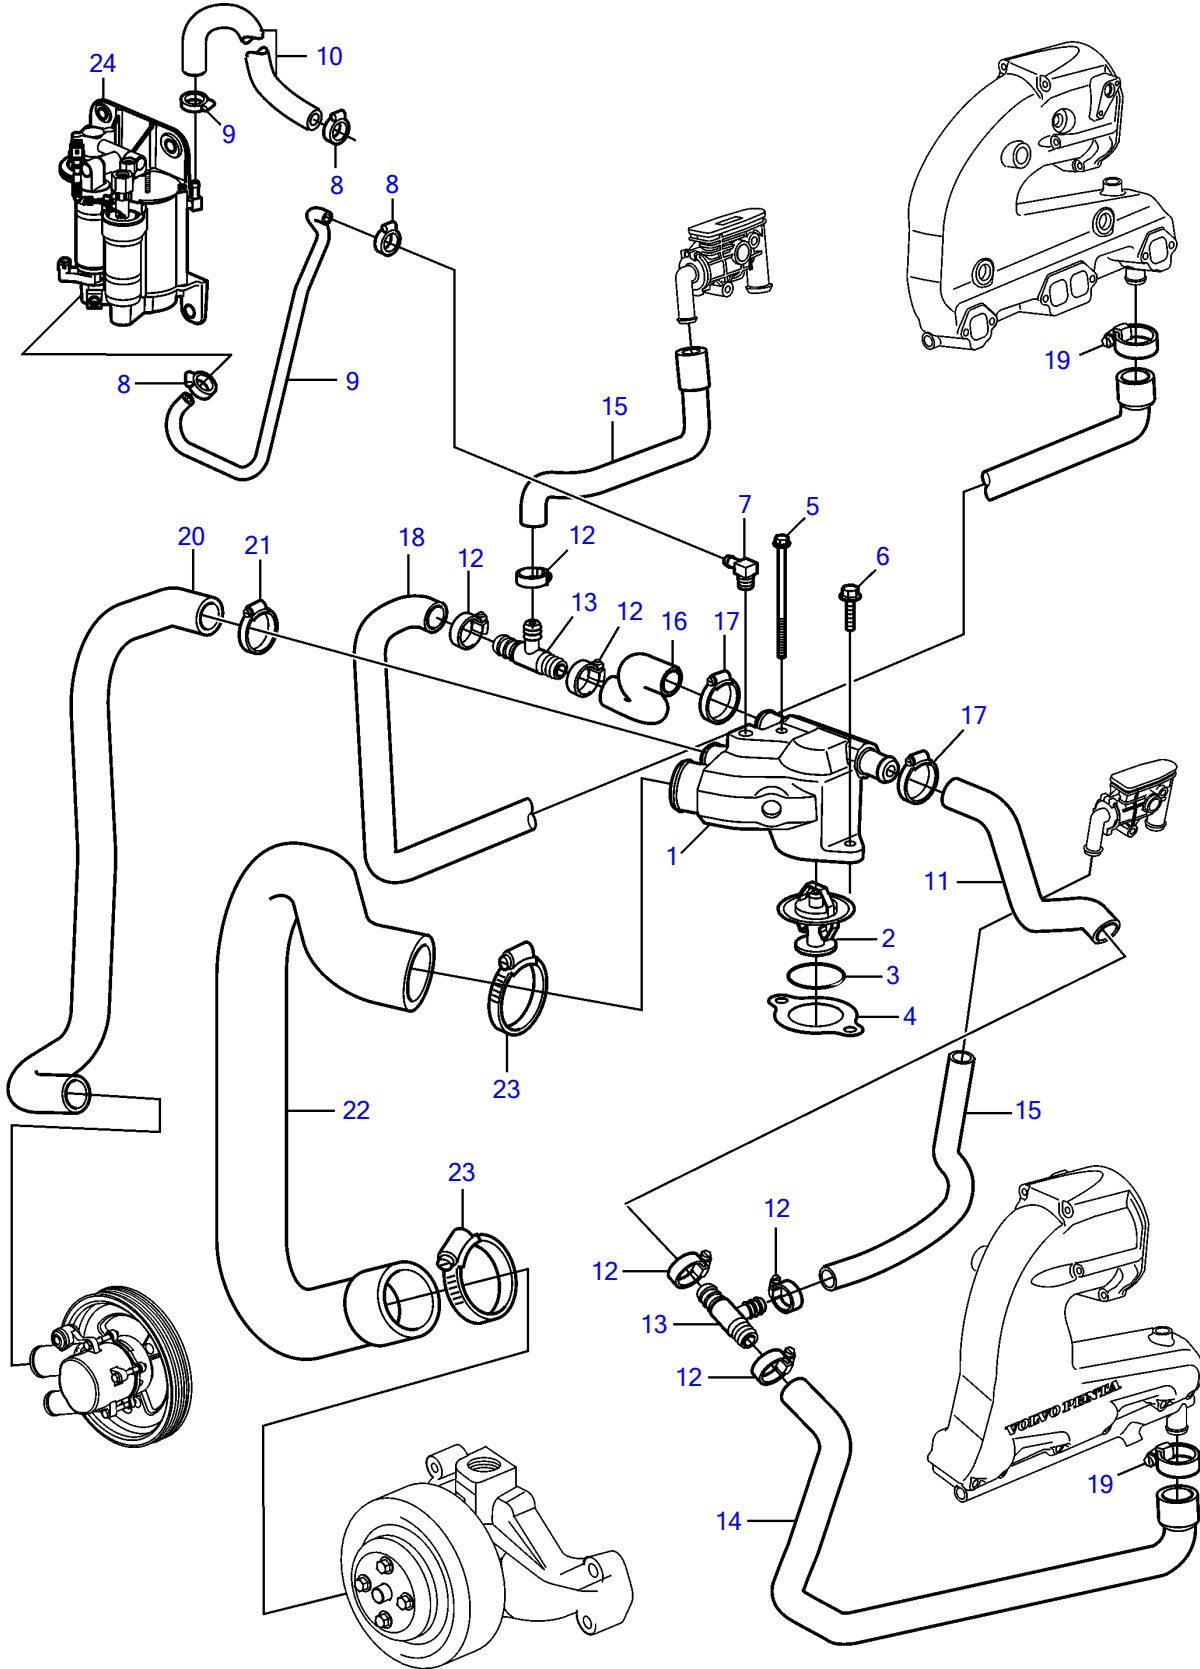

V8-225-C-A, V8-300-C-A, V8-320-C-A

V8-225-C-A, V8-300-C-A, V8-320-C-A

REF	PART NO.	QTY	DESCRIPTION	NOTES
1	3589553	1	Thermostat housing	
2	3587597	1	Thermostat	
3	983944	1	O-ring	
4	3852111	1	Gasket	
5	968842	1	Flange screw	
6	946671	1	Flange screw	
7	3853597	1	Elbow	
8	3860413	4	Hose clamp	
9	3862550	1	Hose	
10	21114718	1	Hose	
11	21106506	1	Hose	
12	3863439	6	Hose clamp	
13	3595495	1	Adapter	
14	21106508	1	Hose	
15		2	Hose	See "Exhaust Thermostat system" page
16	21106502	1	Hose	
17	3863439	2	Hose clamp	
18	21106504	1	Hose	
19	3863444	1	Hose clamp	
20	3817817	1	Hose	
21	3863441	1	Hose clamp	
22	3862523	1	Hose	
23	3863438	2	Hose clamp	
24		1	Fuel pump	See "Fuel system" page