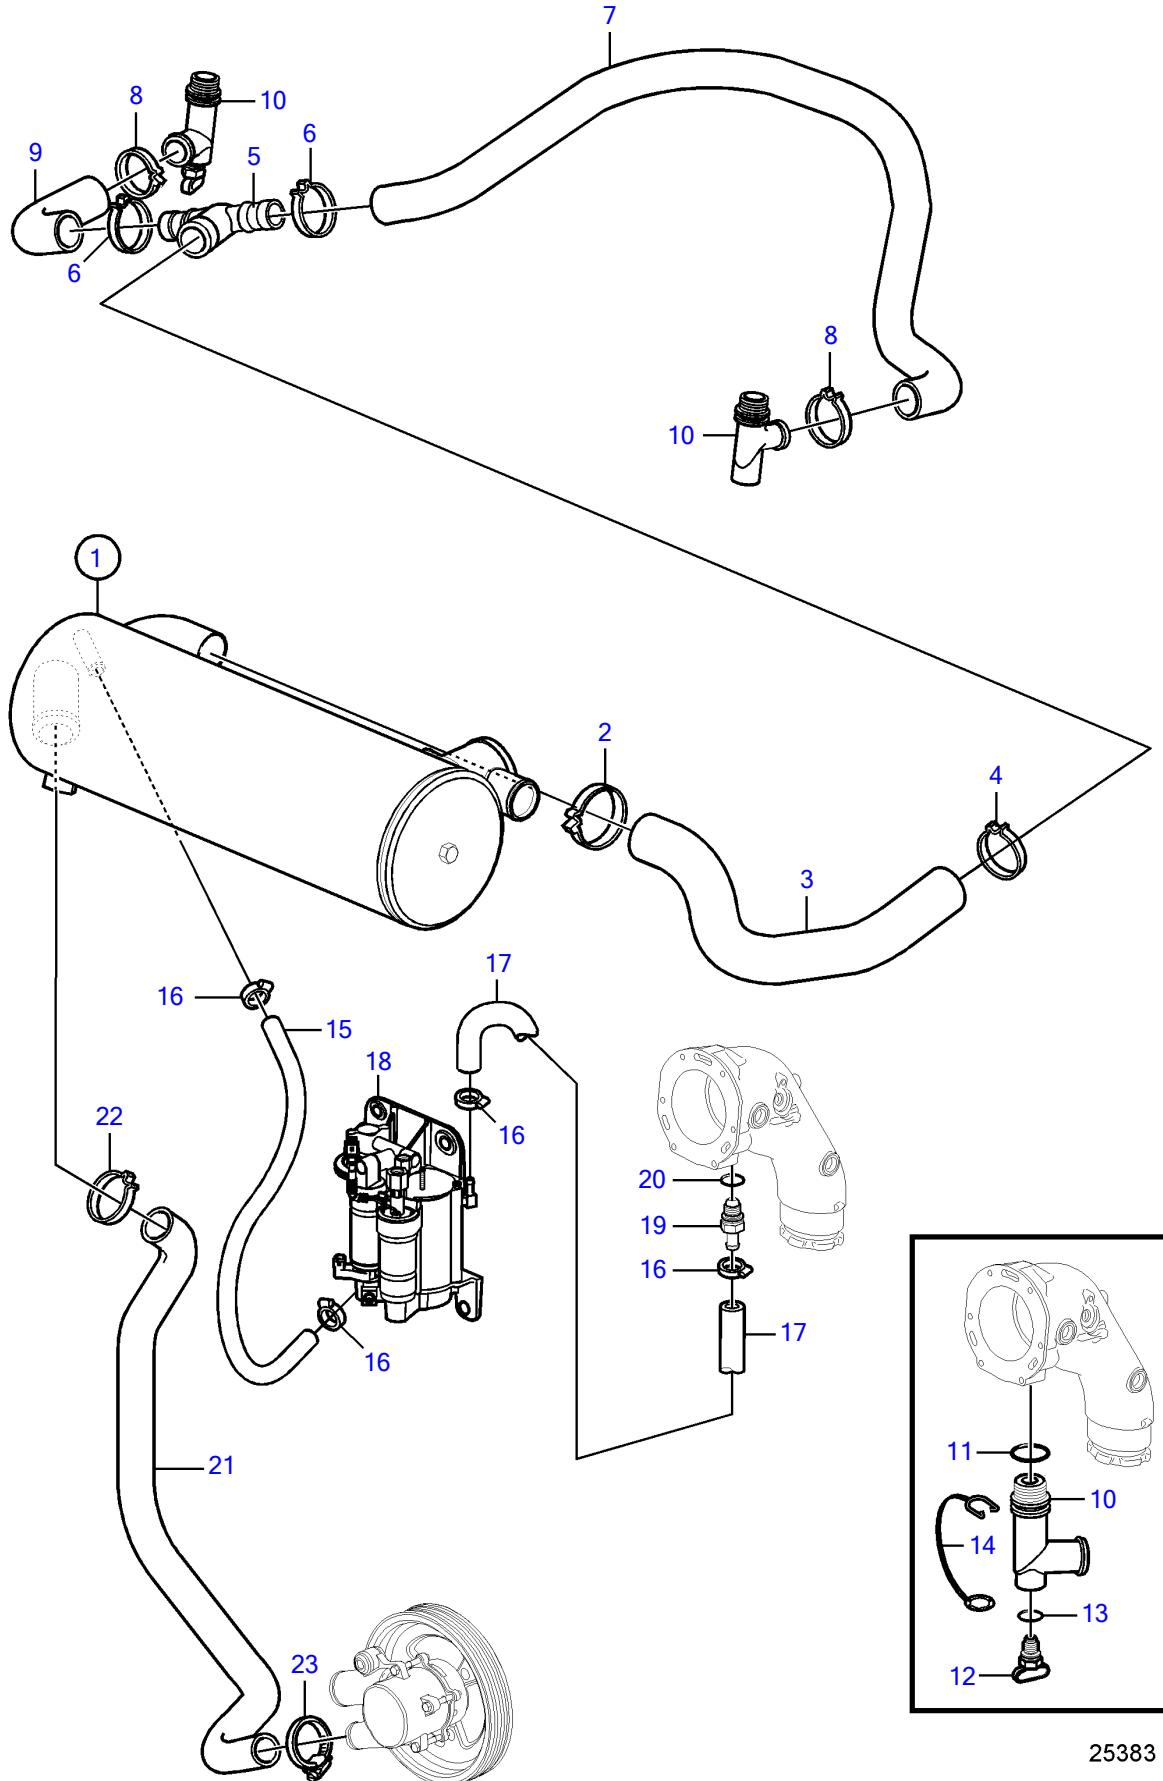

V8-225-C-A, V8-300-C-A, V8-320-C-A

25383

V8-225-C-A, V8-300-C-A, V8-320-C-A

REF	PART NO.	QTY	DESCRIPTION	NOTES
1	21444263	1	Heat exchanger	
2	982717	1	Clamp	
3	21338610	1	Hose	
4	982645	1	Clamp	
5	21338635	1	Connector	
6	(982715)	2	Clamp	Obsolete part
7	21338614	1	Hose	Port
8	(982715)	2	Clamp	Obsolete part
9	21338612	1	Hose	Starboard
10	21115770	2	Adapter	
11		2	• O-ring	not sold separately
12	21114522	2	Drain plug	
	3849500	2	• Plug	Replaced by 21114522, not sold separately
13	976970	2	• O-ring	
14	3849892	2	• Retainer	
15	3862550	1	Hose	
16	3860413	4	Hose clamp	
17	21114718	1	Hose	
18		1	Fuel pump	See "Fuel system" page
19	21115767	1	Adapter	
20	976970	1	• O-ring	
21	21338608	1	Hose	
22	982717	1	Clamp	
23	3852602	1	Hose clamp	