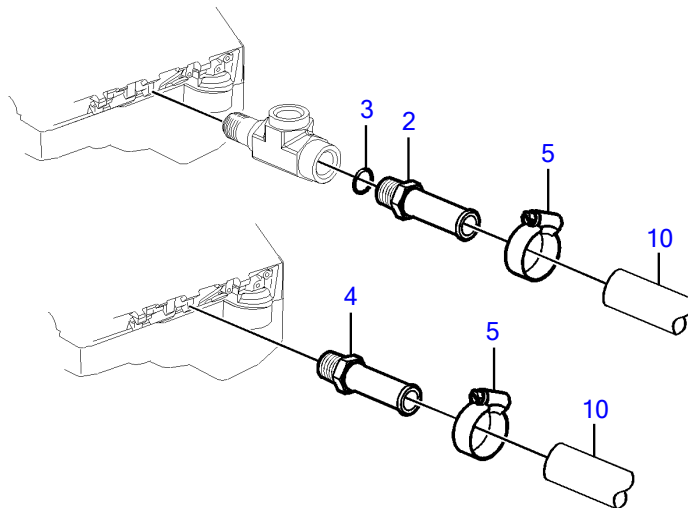

V8-225-C-A, V8-300-C-A, V8-320-C-A

V8-225-C-A, V8-300-C-A, V8-320-C-A

REF	PART NO.	QTY	DESCRIPTION	NOTES
1	21527832	1	Kit	Kit has other parts that are not used on this engine
2	40005443	1	• Nipple	7/16" - 14 unc
3	976970	1	• • O-ring	
4	856483	1	• Hose connection	1/4"-18 NPTF
5	3852602	4	• Hose clamp	
6	3818035	1	• Fitting	
7	3863068	1	• T-pipe	
8	3854978	2	• Hose clamp	
9	3860613	1	• T-nipple	
10		X	Hose, heater	Hose not supplied with kit.
11		X	Hose	Cut, Circulation pump to heat exchanger
12		X	Heat exchanger	
13		X	Expansion tank	