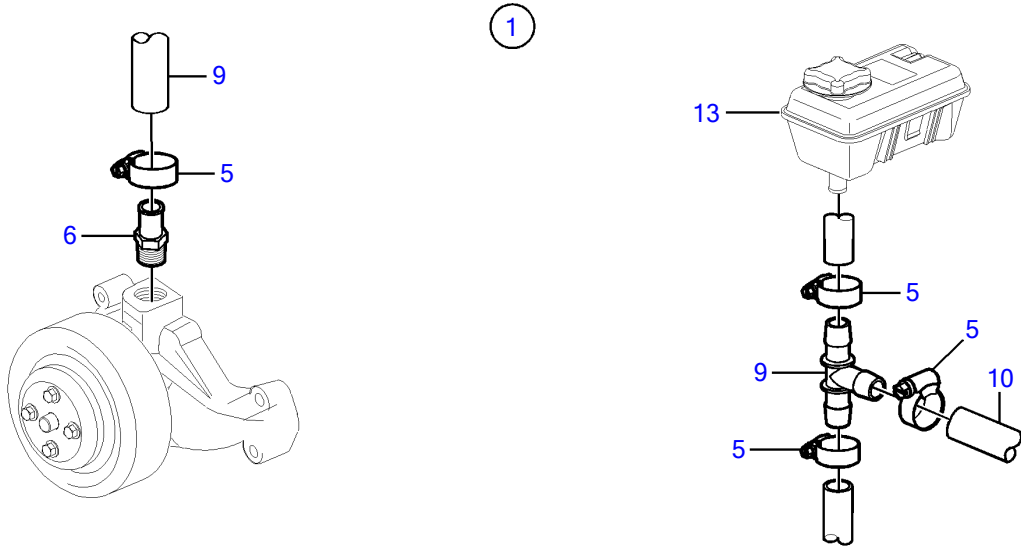

V8-225-C-A, V8-300-C-A, V8-320-C-A

V8-225-C-A, V8-300-C-A, V8-320-C-A

REF	PART NO.	QTY	DESCRIPTION	NOTES
1	21527832	1	Kit	Kit has other parts that are not used on this engine
2	40005443	1	• Nipple	7/16" - 14 unc
3	976970	1	• • O-ring	
4	856483	1	• Hose connection	1/4"-18 NPTF
5	3852602	4	• Hose clamp	
6	3818035	1	• Fitting	
7	3863068	1	• T-pipe	
8	3854978	2	• Hose clamp	
9	3860613	1	• T-nipple	
10		X	Hose, heater	Hose not supplied with kit.
11		X	Hose	Cut, Circulation pump to heat exchanger
12		X	Heat exchanger	
13		X	Expansion tank	