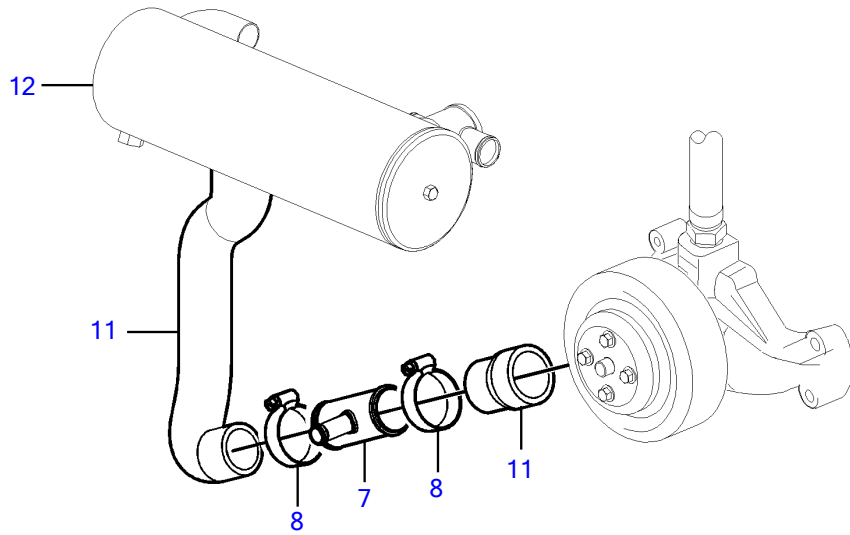

V8-225-C-A, V8-300-C-A, V8-320-C-A

V8-225-C-A, V8-300-C-A, V8-320-C-A

REF	PART NO.	QTY	DESCRIPTION	NOTES
1	21527832	1	Kit	Kit has other parts that are not used on this engine
2	40005443	1	• Nipple	7/16" - 14 unc
3	976970	1	• • O-ring	
4	856483	1	• Hose connection	1/4"-18 NPTF
5	3852602	4	• Hose clamp	
6	3818035	1	• Fitting	
7	3863068	1	• T-pipe	
8	3854978	2	• Hose clamp	
9	3860613	1	• T-nipple	
10		X	Hose, heater	Hose not supplied with kit.
11		X	Hose	Cut, Circulation pump to heat exchanger
12		X	Heat exchanger	
13		X	Expansion tank	