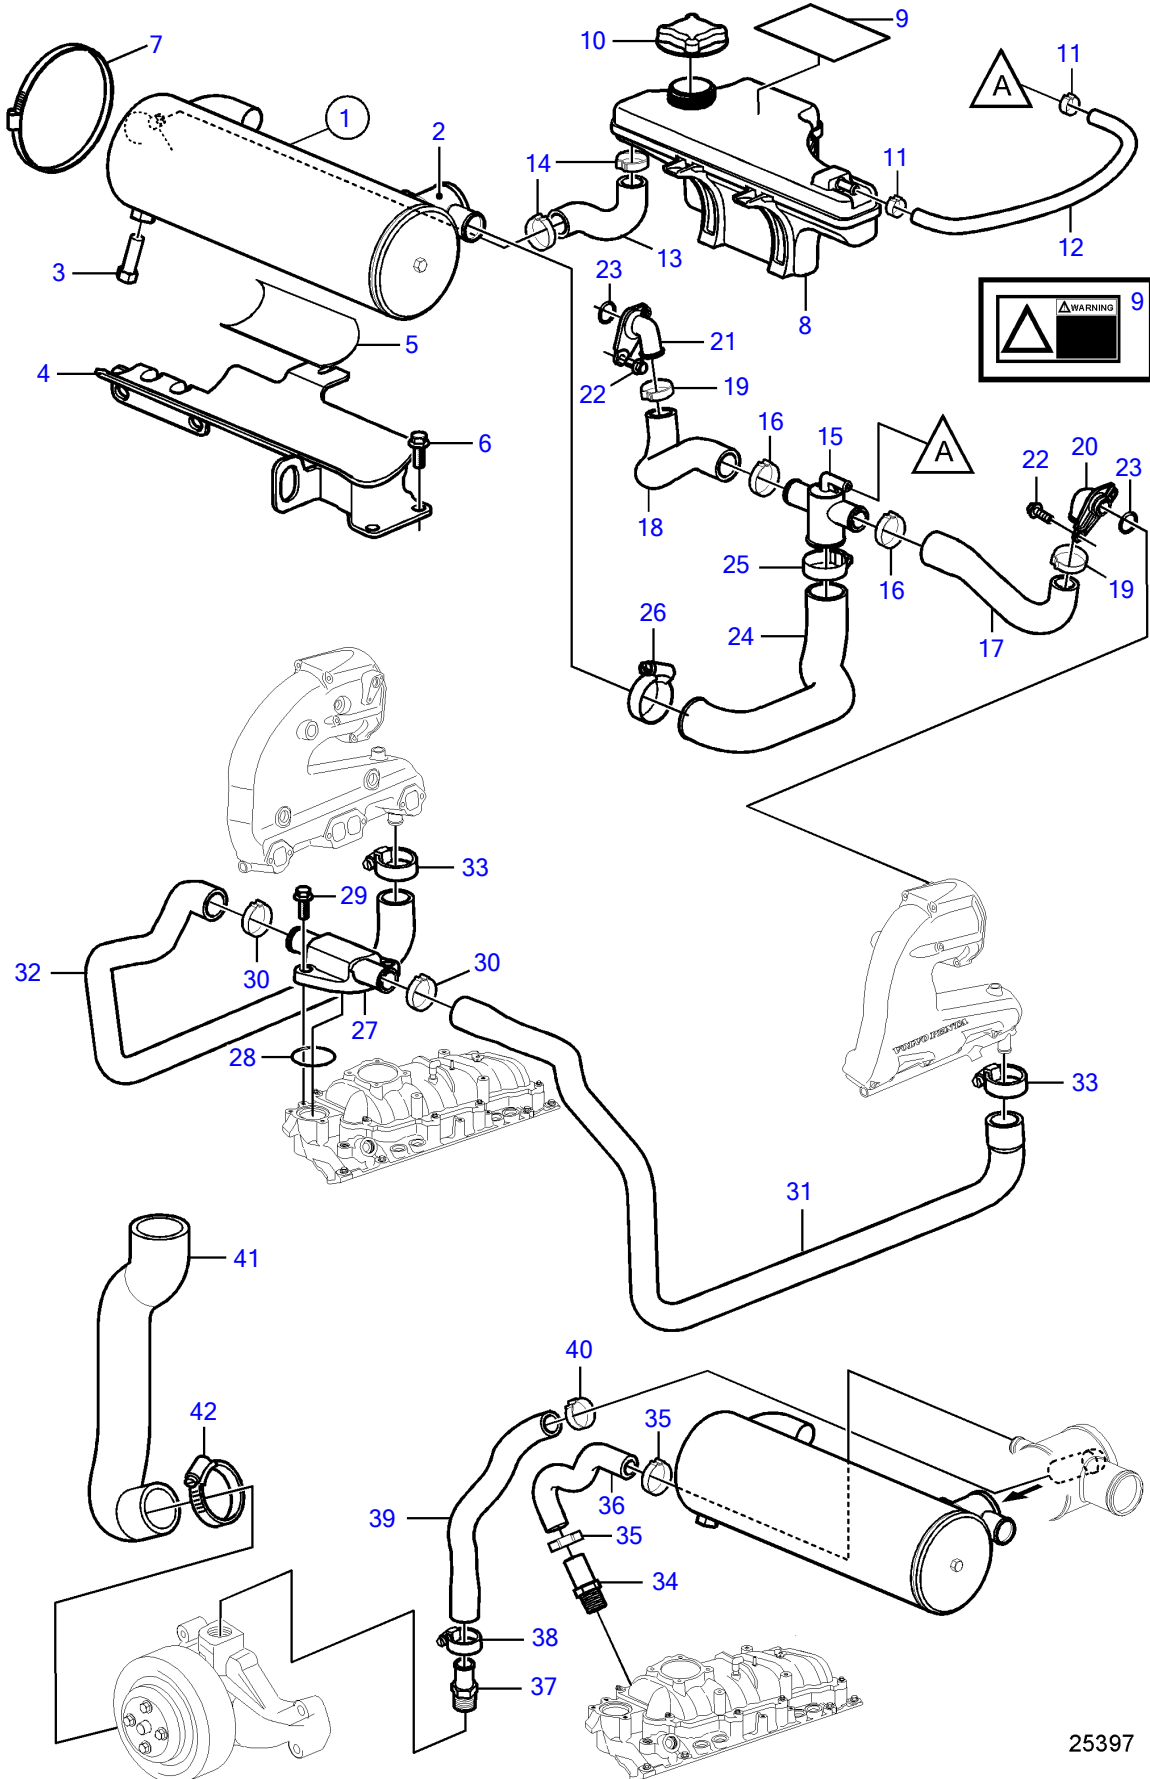

V8-225-C-A, V8-300-C-A, V8-320-C-A

25397

V8-225-C-A, V8-300-C-A, V8-320-C-A

REF	PART NO.	QTY	DESCRIPTION	SEE SEC.	NOTES
1	21444263	1	Heat exchanger		
		2	• End cover		not sold separately
		2	• Gasket		not sold separately
		2	• Bolt		not sold separately
2		1	• Thermostat		not sold separately
3	3858995	1	• Anode		
4	21444243	1	Bracket		
5	3861453	1	Gasket		
6	(3853557)	2	Flange screw		Obsolete part, 3/8" - 16 unc, L=0.75" (19mm)
7	21501238	2	Hose clamp		
8	21429093	1	Tank		
			• Bulletin p-26-1-7	p-26-1-7-EN	Coolant Capacity, FWC Gas Engines
9	3858552	1	Decal		
10	1674083	1	Pressure cap		
11	982643	2	Clamp		
12	3860590	1	Hose		
13	21451470	1	Hose		
14	982716	2	Clamp		
15	21338633	1	Connector		
16	(982647)	2	Clamp		Obsolete part
17	21338625	1	Hose		standard exhaust height
	21440756	1	Hose		Exhaust with high rise manifold
18	21338627	1	Hose		standard exhaust height
	21440758	1	Hose		Exhaust with high rise manifold
19	(982715)	2	Clamp		Obsolete part
20	21444305	1	Adapter		
21	21444304	1	Adapter		
22	946544	4	Flange screw		
23	21411368	2	O-ring		
24	21338629	1	Hose		
25	3863440	1	Hose clamp		
26	3863444	1	Hose clamp		
27	21338631	1	Manifold		
		2	• Bushing		not sold separately
28	21513426	1	O-ring		
29	946544	2	Flange screw		
30	(982647)	2	Clamp		Obsolete part
31	21338604	1	Hose		
32	21338606	1	Hose		
33	3863444	2	Hose clamp		
34	21581659	1	Adapter		
35	982716	2	Clamp		
36	21444232	1	Hose		
37	983744	1	Hose nipple		
38	3863439	1	Hose clamp		
39	21444236	1	Hose		
40	982716	1	Clamp		
41	21338602	1	Hose		
42	3863438	2	Hose clamp		