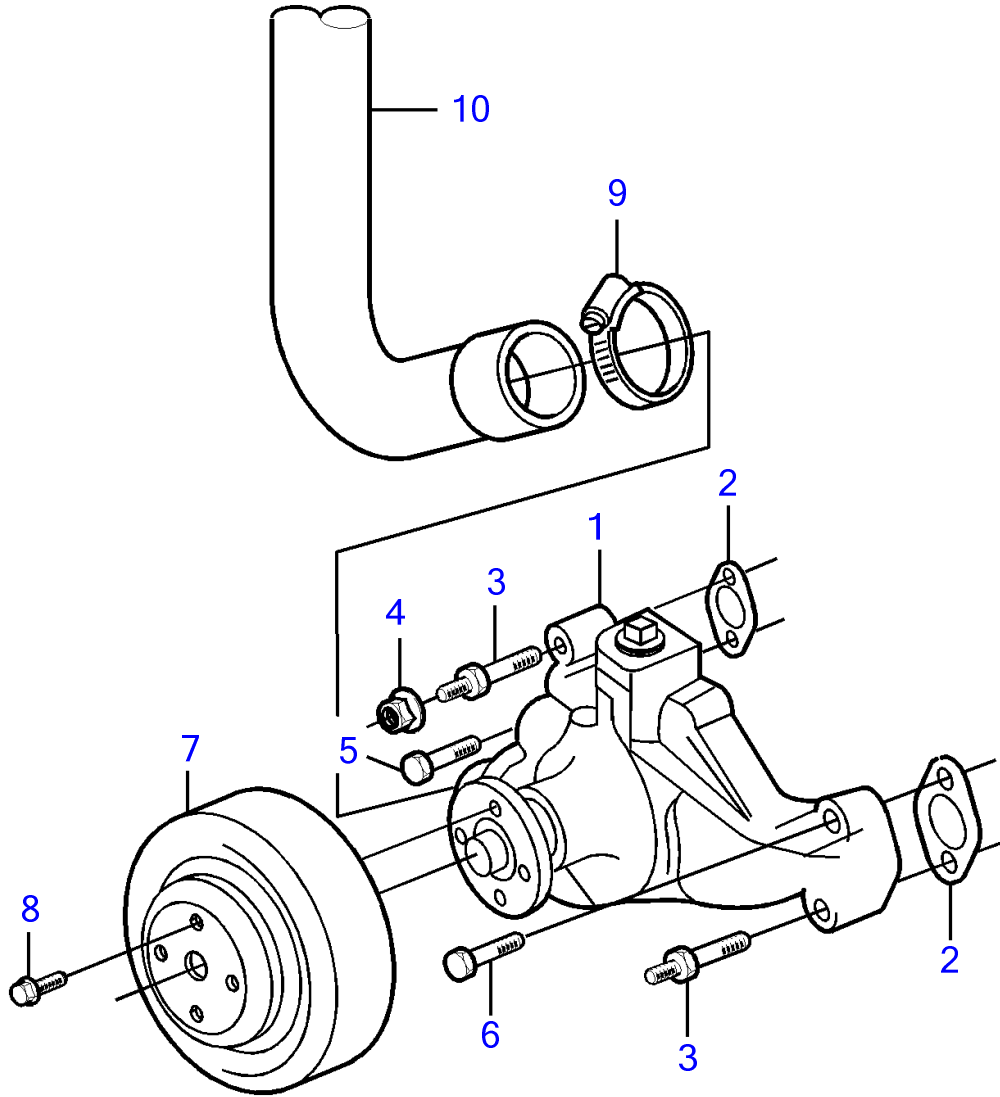

V8-225-C-A, V8-300-C-A, V8-320-C-A

V8-225-C-A, V8-300-C-A, V8-320-C-A

REF	PART NO.	QTY	DESCRIPTION	NOTES
1	3853850	1	Circulation pump	
2	3852477	2	Gasket	
3	3856147	2	Stud	
4	3853403	1	Nut retainer	
5	(3856137)	1	Bolt	Obsolete part
6	3856136	1	Bolt	
7	3860083	1	Pulley	
8	3863054	4	Flange screw	
9	3863438	1	Hose clamp	
10		1	Hose	Thermostat housing or heat exchanger