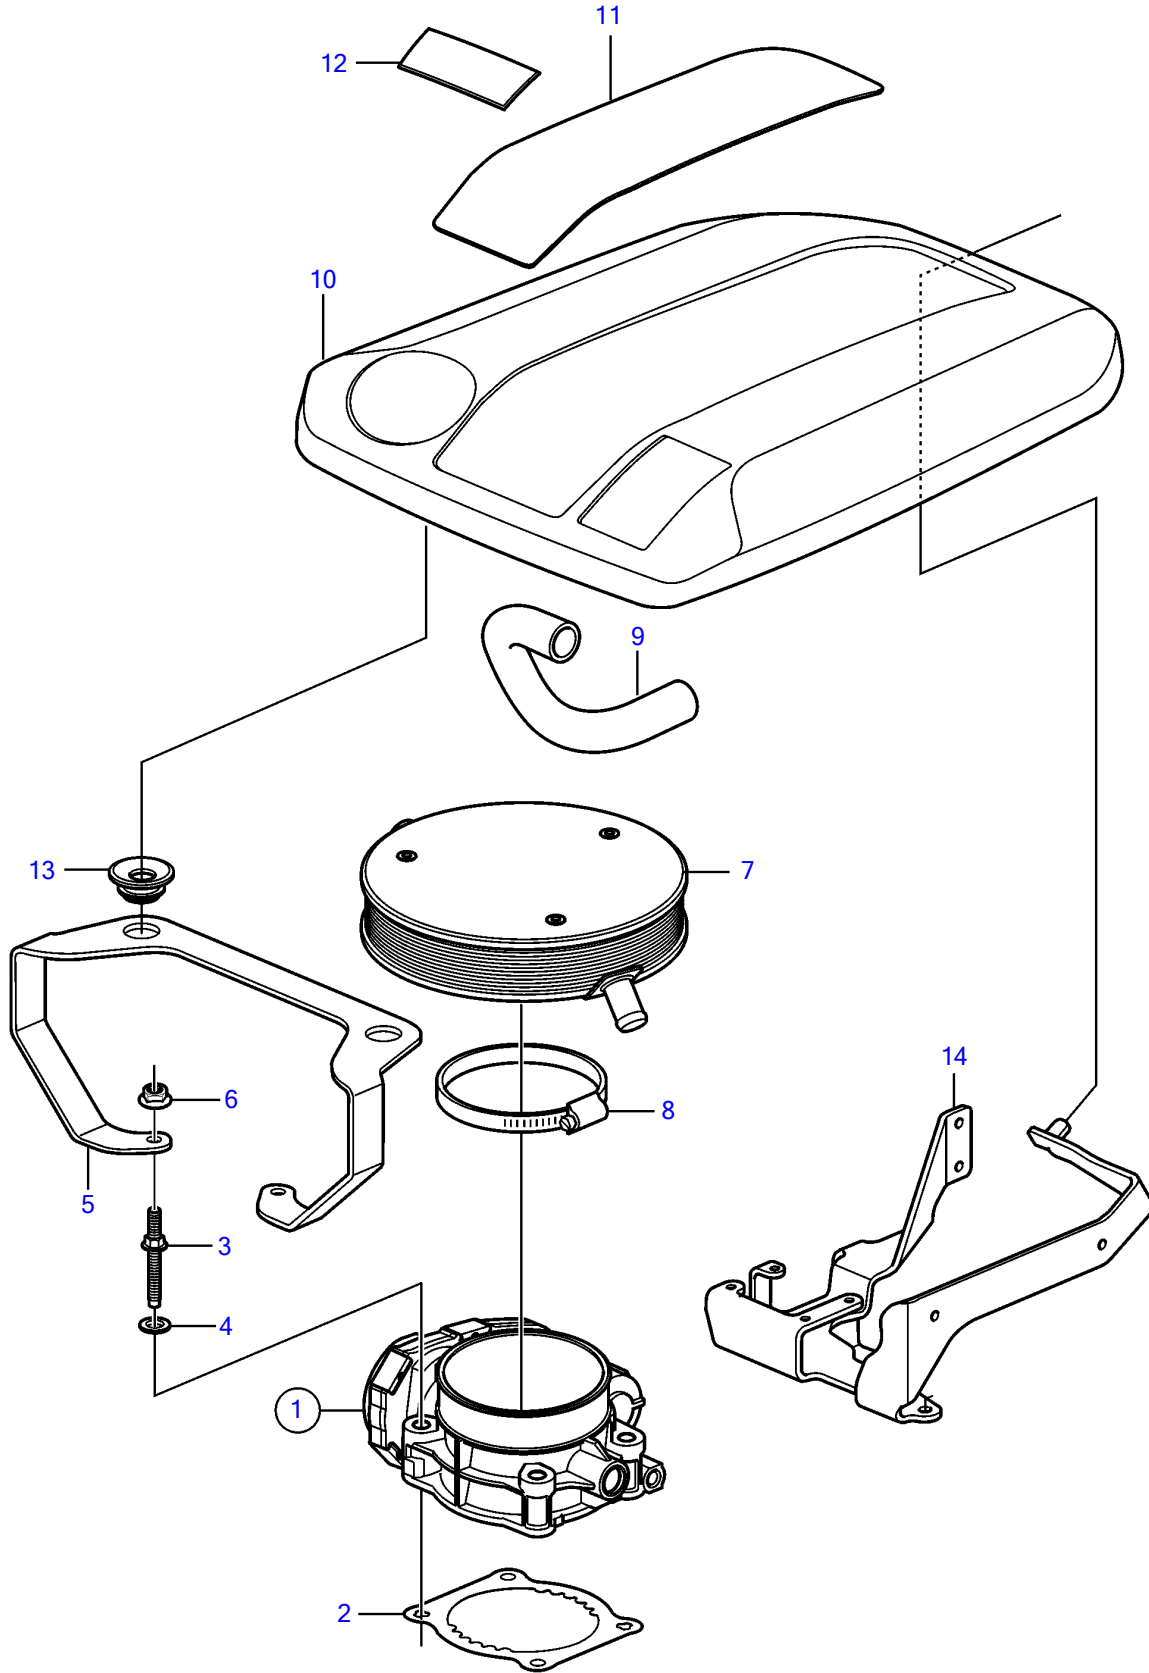

V6-200-A

V6-200-A

REF	PART NO.	QTY	DESCRIPTION	NOTES
1		1	Throttle body	
		1	• Switch, idle validation	Not sold separately
		2	• Sensor kit, throttle position	Not sold separately
2	3849022	1	Gasket	
3	3858964	4	Stud	
4		4	• Washer	Not sold separately
5	21651300	1	Bracket	
6	981124	2	Flange nut	
7	21297352	1	Flame retainer	
8	21221046	1	Hose clamp	
9	3862744	1	Hose	To valve cover
10	21648196	1	Cover	replaced by next part number
	21697115	1	Cover	
11	21670677	1	• Decal	Volvo Penta V6
12	21658912	1	Decal	200
13	21429100	2	Grommet	
14	21454938	1	Bracket	