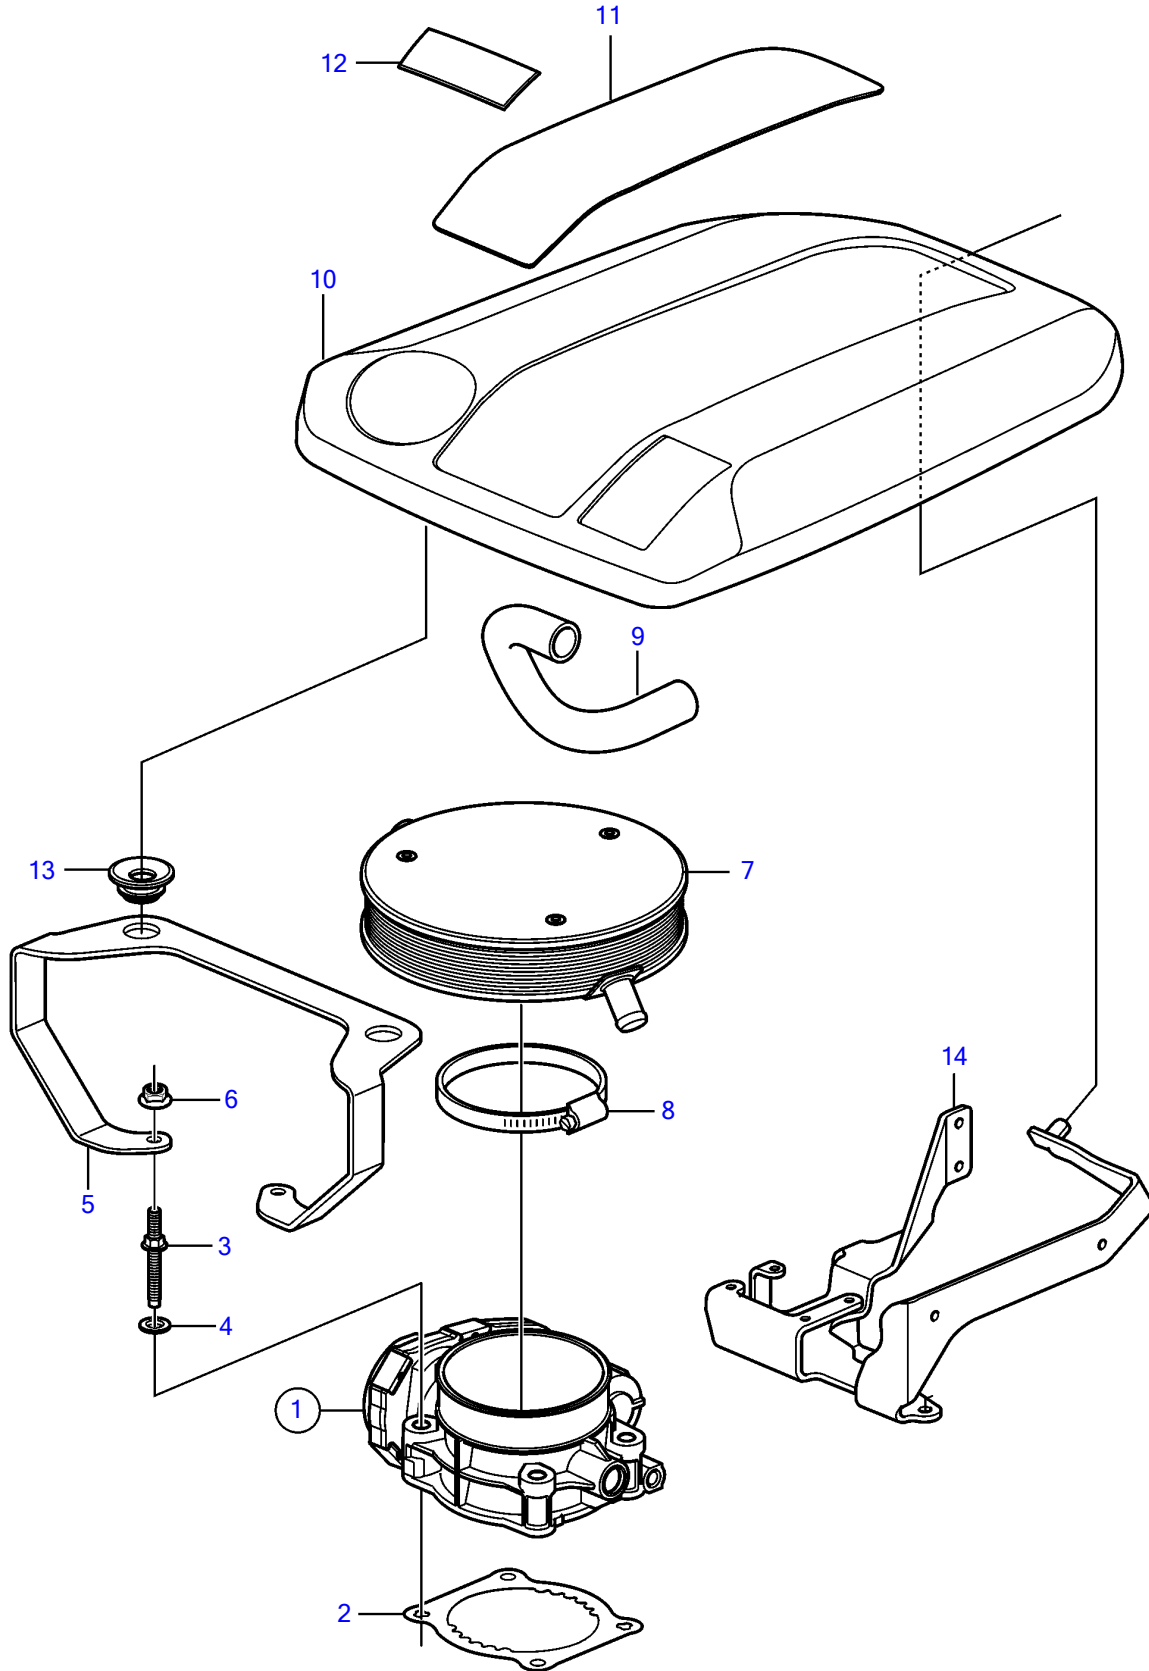

V6-225-A

V6-225-A

REF	PART NO.	QTY	DESCRIPTION	NOTES
1	21873904	1	Body	
		1	• Switch, idle validation	Not sold separately
		2	• Sensor kit, throttle position	Not sold separately
2	3849022	1	Gasket	
3	3858964	4	Stud	
4		4	• Washer	Not sold separately
5	21651300	1	Bracket	
6	981124	2	Flange nut	
7	21297352	1	Flame retainer	
8	21221046	1	Hose clamp	
9	3862744	1	Hose	To valve cover
10	21648196	1	Cover	replaced by next part number
	21697115	1	Cover	
11	21670677	1	• Decal	Volvo Penta V6
12	21658913	1	Decal	225
13	21429100	2	Grommet	
14	21454938	1	Bracket	