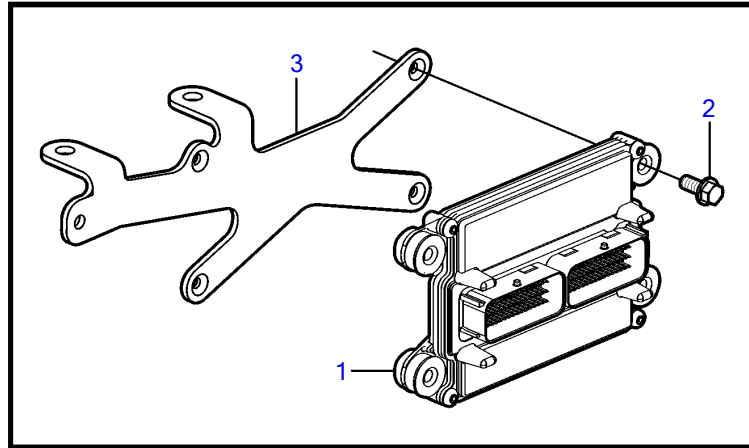

V6-225-A

23356

## V6-225-A

REF	PART NO.	QTY	DESCRIPTION	NOTES
1	21906696	1	Module	
2	3843651	4	Flange screw	
3	3843886	1	Bracket	
4	3858973	1	Bolt	
5	3859020	1	Sensor, MAT/MAP	
6	3858988	1	• Sealing	
7	21124849	1	Sensor, crankshaft position	
8	3859009	1	• O-ring	
9	3858983	1	Bolt	
10	3843750	1	Sensor	
11	(3858054)	1	• O-ring	Obsolete part
12	(3857693)	1	Screw	Obsolete part
13	3857487	1	Sensor, throttle position	
14		1	• O-ring	Not sold separately
15	3863130	1	Sensor, camshaft position	
16	3850397	1	Switch	
17	3861977	2	Knock sensor	replaced by next part number
	22024631	2	Knock sensor	
18	3593571	1	Fitting	Port
	3849477	1	Adapter	Starboard
19	3887328	1	Sensor	
20	3887970	1	Fitting	
21	3862500	2	Temperature sensor	