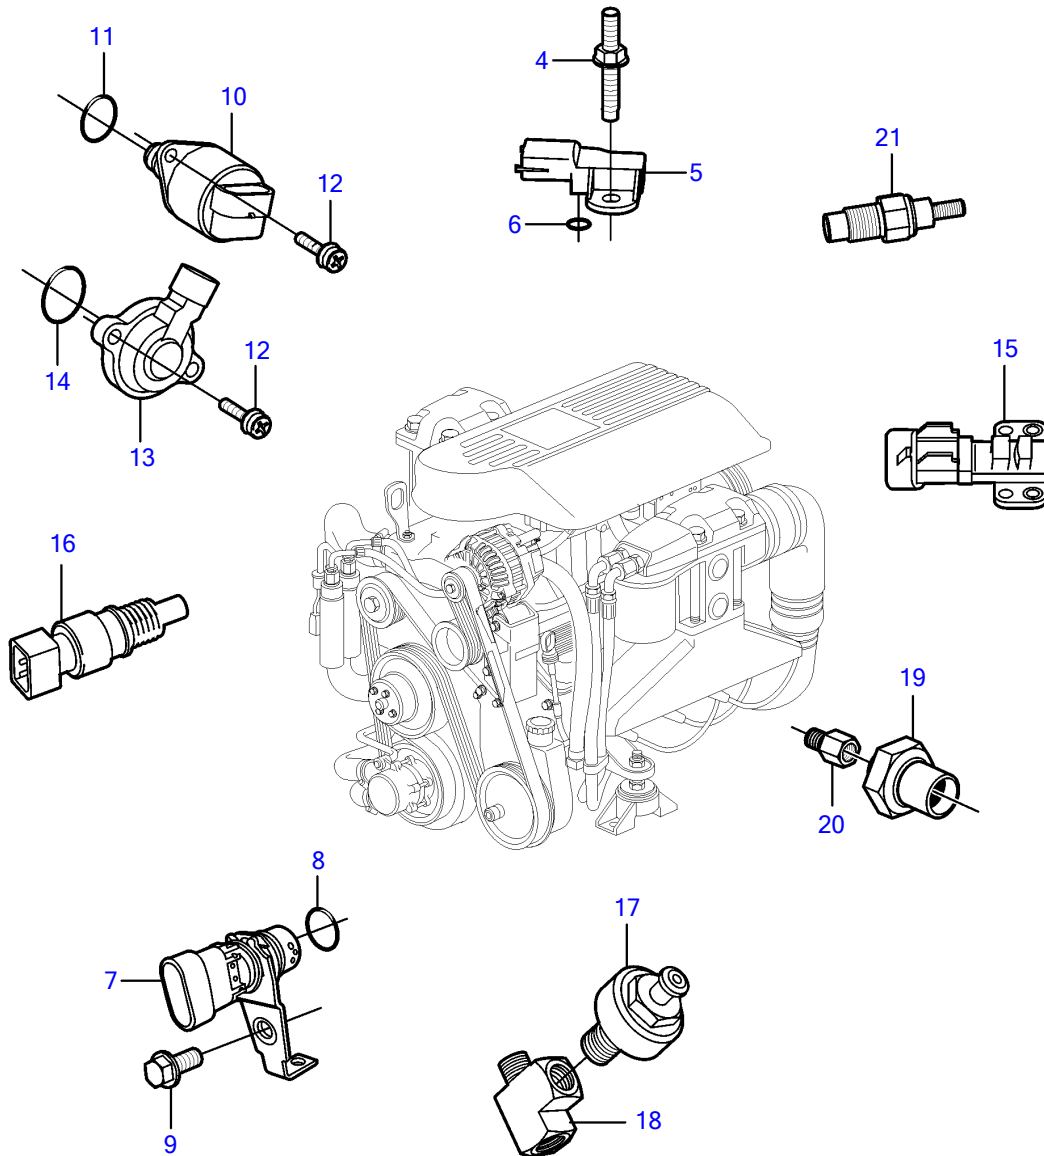

V6-225-A

23356

## V6-225-A

REF	PART NO.	QTY	DESCRIPTION	NOTES
1	21906696	1	Module	
2	3843651	4	Flange screw	
3	3843886	1	Bracket	
4	3858973	1	Bolt	
5	3859020	1	Sensor, MAT/MAP	
6	3858988	1	• Sealing	
7	21124849	1	Sensor, crankshaft position	
8	3859009	1	• O-ring	
9	3858983	1	Bolt	
10	3843750	1	Sensor	
11	(3858054)	1	• O-ring	Obsolete part
12	(3857693)	1	Screw	Obsolete part
13	3857487	1	Sensor, throttle position	
14		1	• O-ring	Not sold separately
15	3863130	1	Sensor, camshaft position	
16	3850397	1	Switch	
17	3861977	2	Knock sensor	replaced by next part number
	22024631	2	Knock sensor	
18	3593571	1	Fitting	Port
	3849477	1	Adapter	Starboard
19	3887328	1	Sensor	
20	3887970	1	Fitting	
21	3862500	2	Temperature sensor	