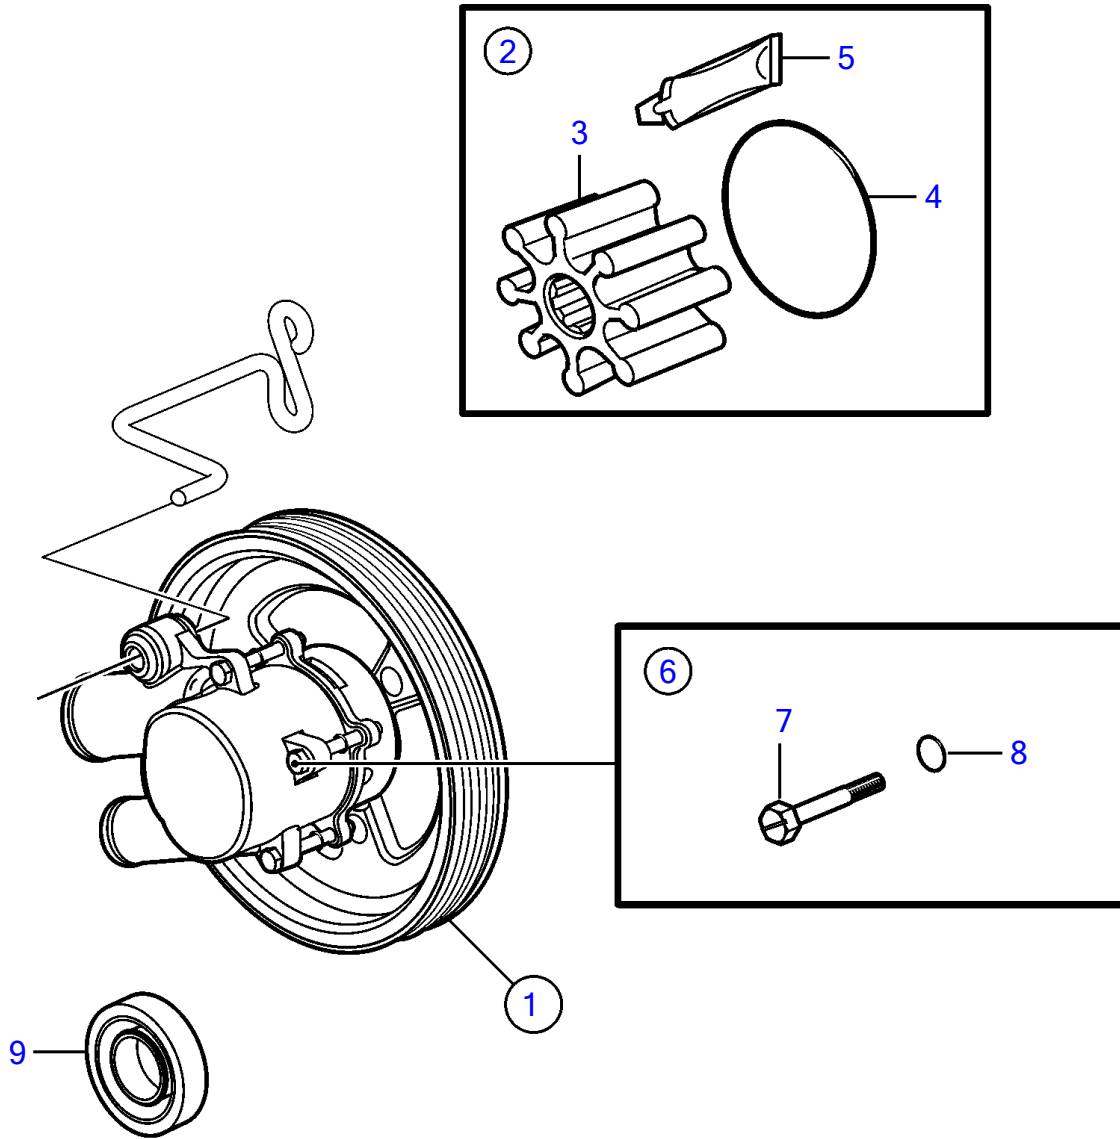

V6-200-A, V6-225-A

V6-200-A, V6-225-A

REF	PART NO.	QTY	DESCRIPTION	NOTES
1	21212799	1	Pump	
2	21213664	1	Impeller kit	replaces 3842786 for gas engines
3	21212794	1	▪ Impeller	
4	3858938	1	▪ O-ring	
5		1	▪ Lubricant, glycerin	Not sold separately
6	21951332	1	Screw kit	
7		4	▪ Screw	Not sold separately
8		4	▪ O-ring	Not sold separately
9	827247	1	Sealing ring	