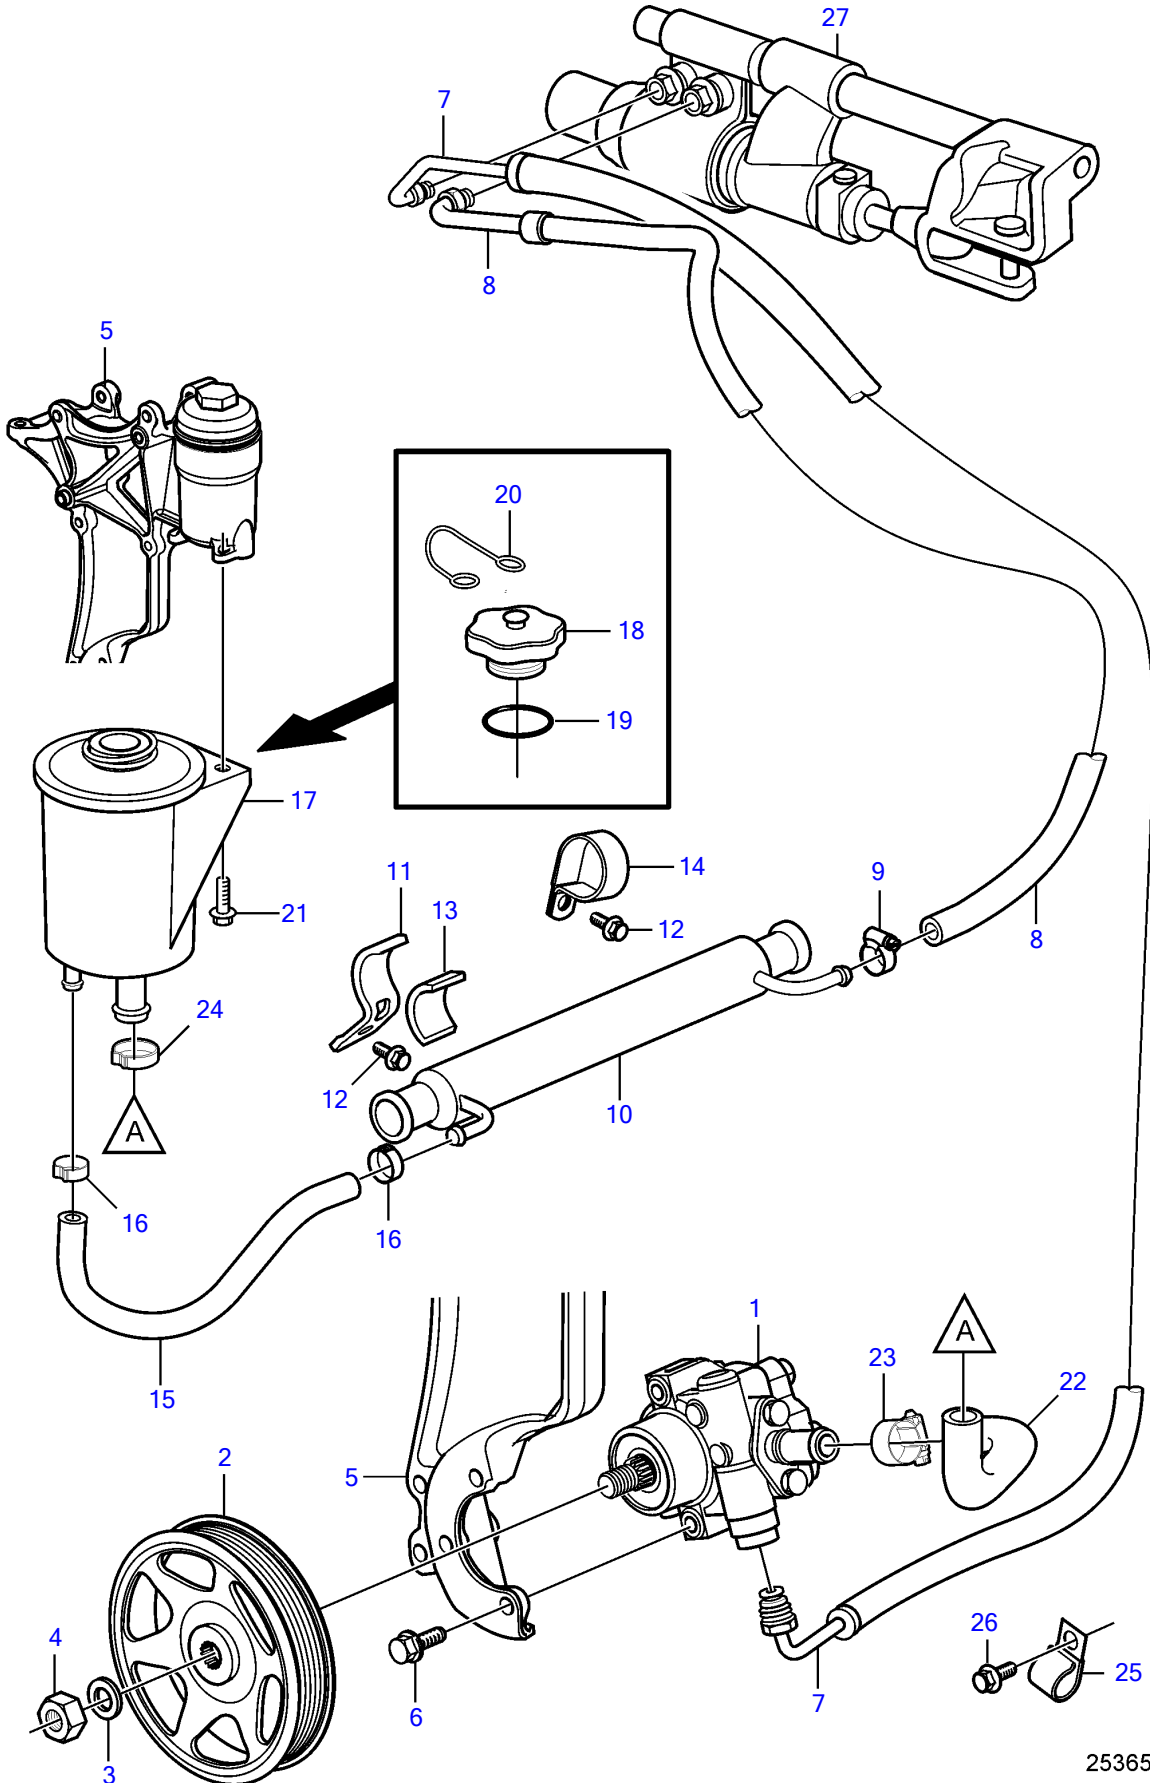

V6-225-E-A

25365

Upd:2014-11-10

25365

47702827-64-36229

V6-225-E-A

REF	PART NO.	QTY	DESCRIPTION	NOTES
1	3887373	1	Power steering pump	
2	3889611	1	Pulley	
3	3889615	1	Washer	
4	3889613	1	Nut	
5	21573817	1	Bracket	
6	3595494	3	Screw	
7	3888739	1	Hose assembly	
8	21452588	1	Hose assembly	
9	3860413	1	Hose clamp	
10	21399019	1	Hydraulic oil cooler	
11	21434106	1	Bracket	Replaced by 3852490
12	3853393	1	Flange screw	
13	21434108	1	Support rubber	
14	3852490	1	Attaching clamp	
15	21399023	1	Hose	
16	982663	2	Hose clamp	
17	3887375	1	Reservoir	
18		1	• Cap	Not sold separately
19		1	• O-ring	Not sold separately
20		1	• Retainer	Not sold separately
21	946544	2	Flange screw	
22	21355283	2	Hose	
23	3853794	2	Hose clamp	
24	980038	1	Hose clamp	replaced by next part number
		1	Hose clamp	
25	(984038)	1	Clamp, J	Obsolete part
26	(3853557)	1	Flange screw	Obsolete part, 3/8" - 16 unc, L=0.75" (19mm)
27		1	Steering cylinder	See drive catalog