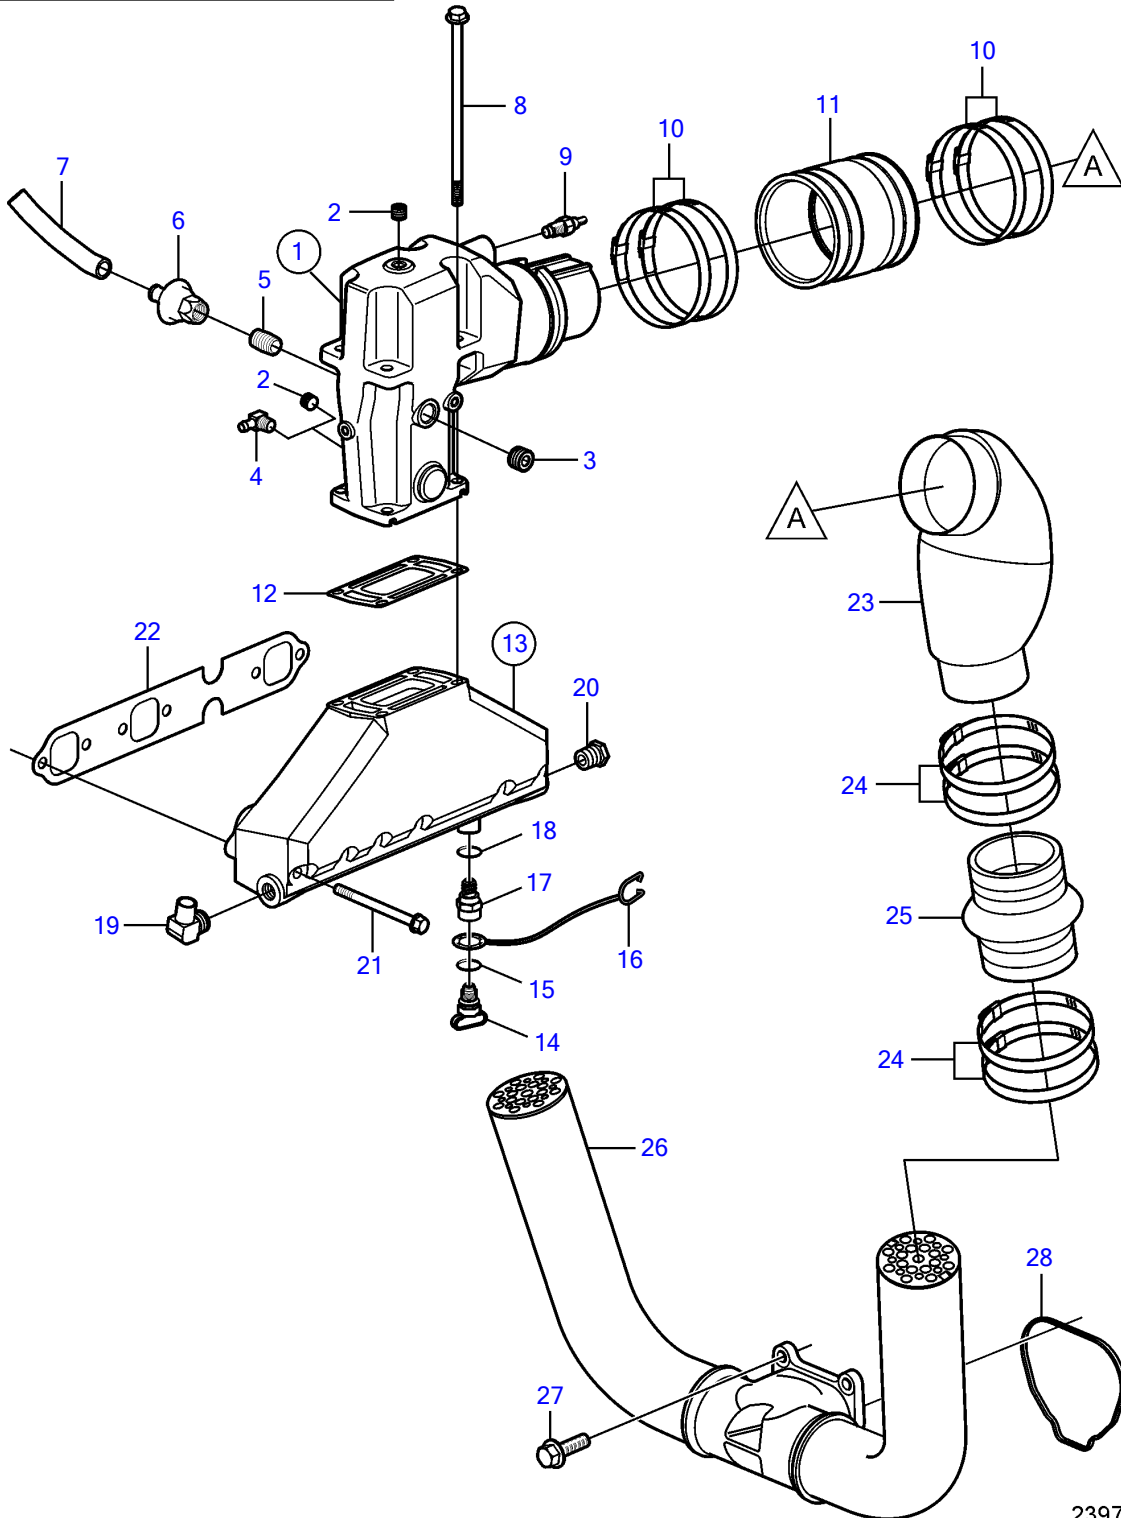

V6-225-E-A

## V6-225-E-A

REF	PART NO.	QTY	DESCRIPTION	SEE SEC.	NOTES
1	3889964	2	Manifold		
			• Bulletin P-25-1-4	P-25-1-4-EN	Tall Riser Options
2	3850740	3	Plug		
3	3850999	2	Plug		
4	3853597	1	Elbow		
5	3857763	2	Fitting		
6	3857761	2	Valve		
7	(3857178)	2	Hose		Obsolete part
8	3808361	8	Flange screw		
9	3862500	2	Temperature sensor		
10	3863443	8	Hose clamp		
11	3852696	2	Hose		
12	3863191	1	Kit		
		2	• Gasket		Not sold separately
13	3847499	2	Manifold		
14	21114522	2	• Drain plug		
	3849500	2	• • Plug		Replaced by 21114522
15	976970	2	• • • O-ring		
16	3849892	2	• • Retainer		
17	21238201	2	• Adapter		
18	976970	2	• O-ring		
19	3852538	2	• Elbow		
20	3595388	2	• Plug		
21	3857184	12	Flange screw		
22	3853412	2	Gasket		
23	3854874	2	Exhaust pipe		
24	3863442	8	Hose clamp		
25	3863450	2	Bellows		
26	3847749	1	Exhaust pipe		
27	3841928	4	Flange screw		
28	3841013	1	Gasket		