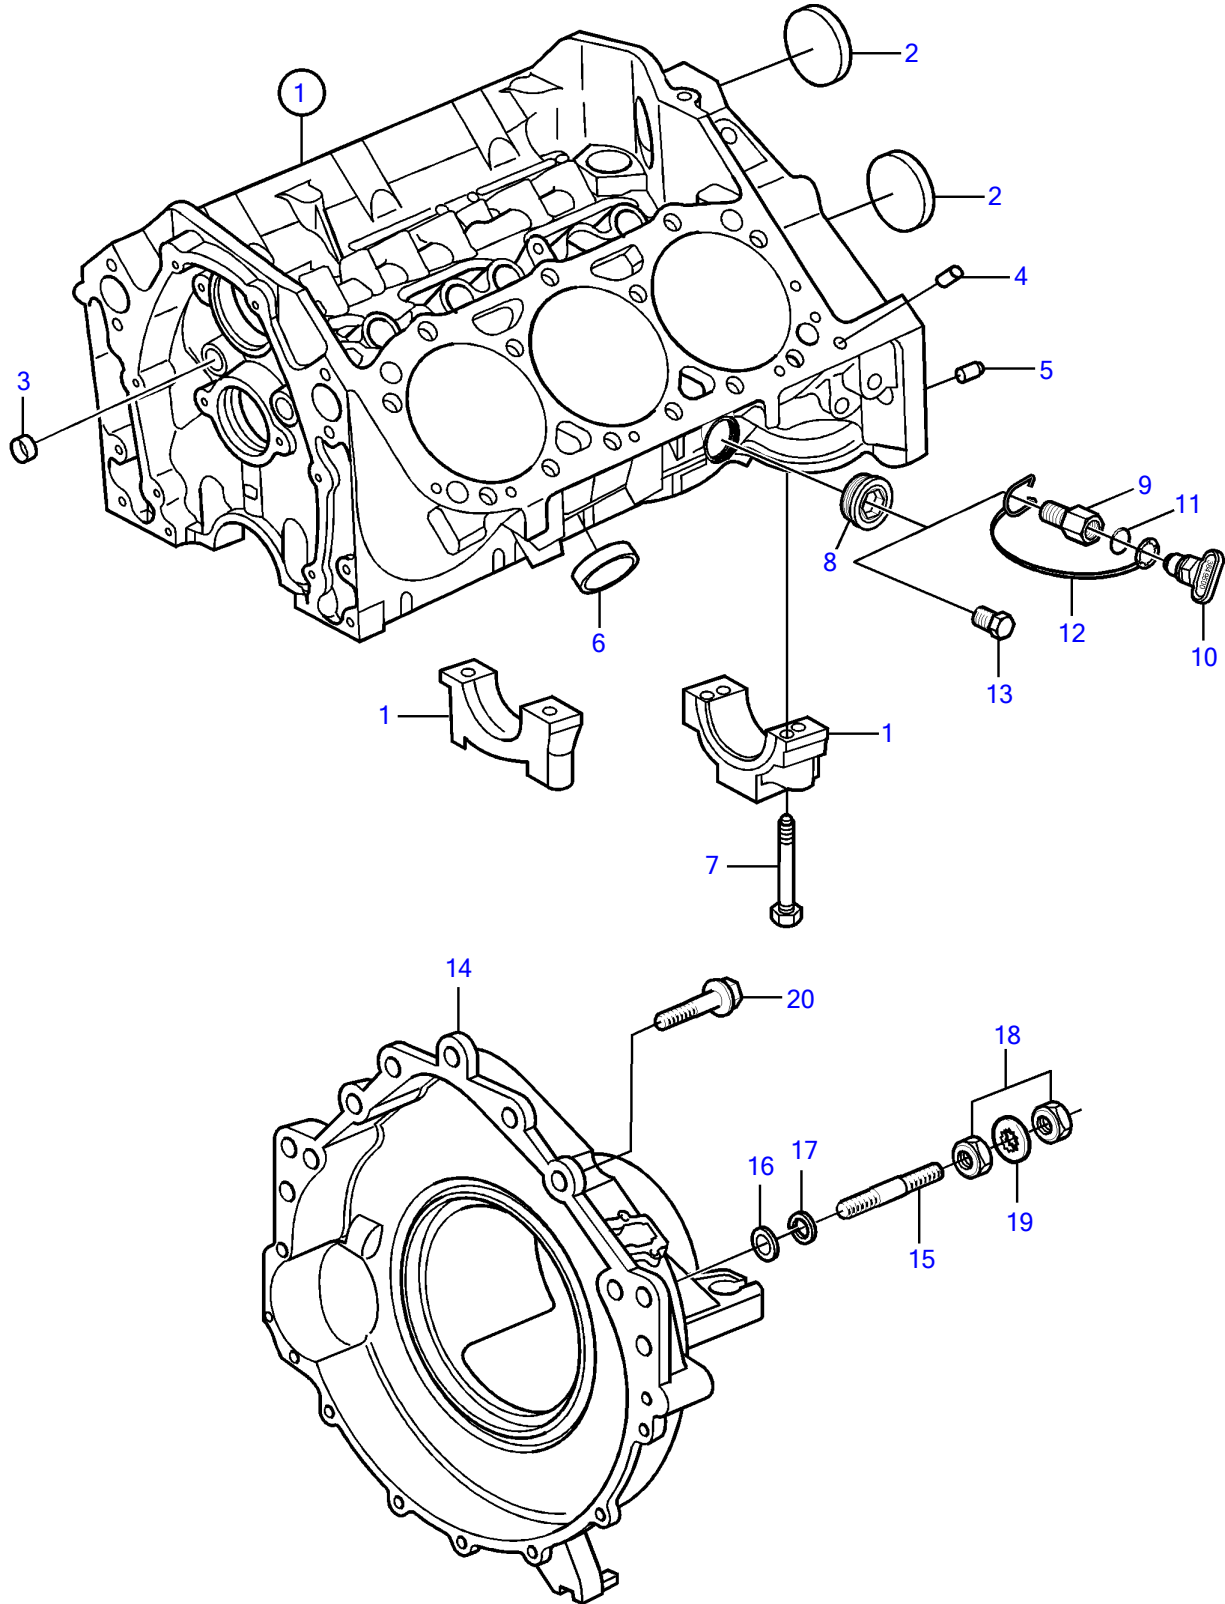

V6-225-E-A

V6-225-E-A

REF	PART NO.	QTY	DESCRIPTION	NOTES
1		1	Cylinder block	
2	3853209	2	• Core plug	
3	3853208	2	• Cap plug	
4	3853114	4	• Locating pin	
5	3856001	2	• Pin	
6	3852100	8	• Core plug	
7	3862355	10	• Bolt	
8	3593585	1	Plug	Port
9	3849942	2	Fitting	
10	21114522	2	Drain plug	
	3849500	2	• Plug	Replaced by 21114522
11	976970	2	• O-ring	
12	3849892	2	• Retainer	
13	3850802	2	Plug	
14	21157924	1	Flywheel housing	
15	3857937	3	Stud	
16	980933	3	Washer	
17	3852046	3	Spring washer	
18	971071	6	Hexagon nut	
19	982679	6	Toothed washer	
20	965222	2	Flange screw	L=65mm
	946472	2	Flange screw	L=30mm