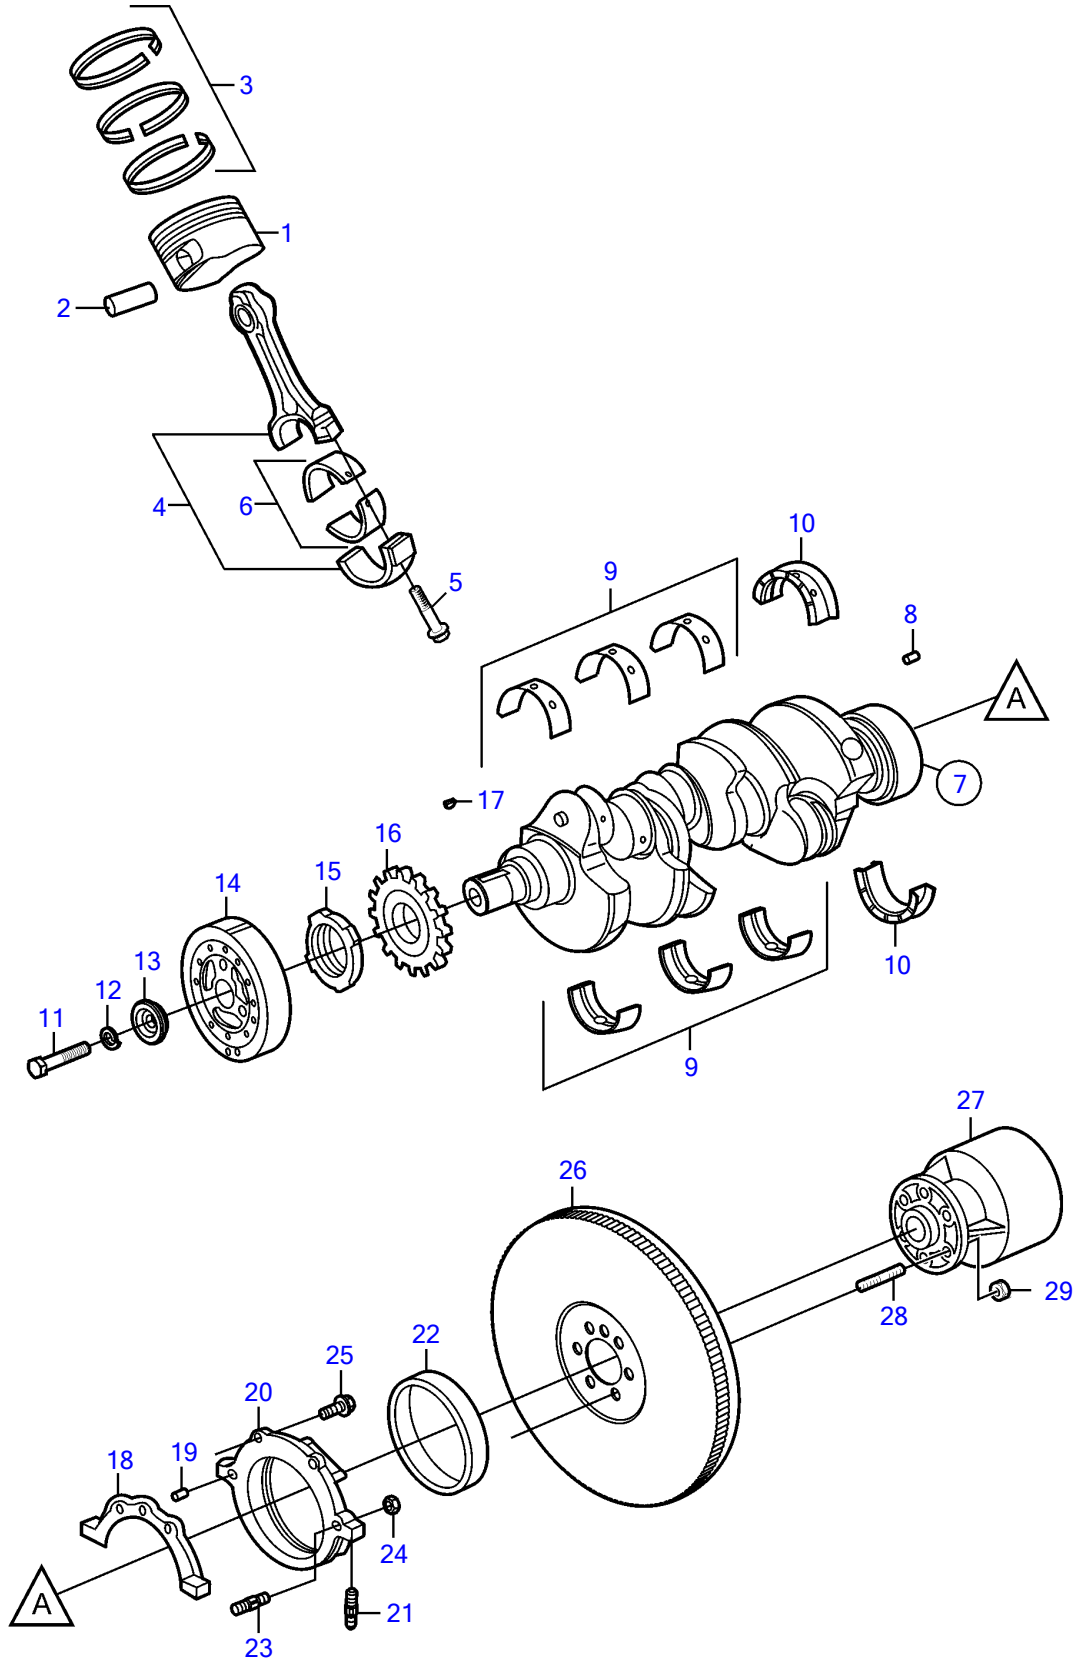

V6-225-E-A

V6-225-E-A

REF	PART NO.	QTY	DESCRIPTION	NOTES
1	21179952	6	Piston	Standard
2		6	• Pin	Not sold separately
3	21179959	6	Piston ring kit	Standard
4	21179974	6	Connecting rod	
5		12	Screw	part not sold
6	21179992	6	Bearing kit	Standard
7	3858693	1	Crankshaft	
8	21180043	1	• Pin	
9	21180021	3	Main bearing kit	Standard
10	21180054	1	Bearing kit	Standard
11	949518	1	Hexagon screw	
12	3852046	1	Spring washer	
13	3858177	1	Washer	
14	3859022	1	Vibration damper	
15	21124850	1	Ring	
16		1	Gear	Not sold separately
17	3859024	2	Woodruff key	
18	3852656	1	Gasket	
19	3856140	1	Pin	
20	3858695	1	Housing	
21	3857718	2	• Stud	
22	3858698	1	• Sealing	
23	3859027	1	Stud	
24	3853206	1	Nut	
25	3853203	2	Bolt	L= .875" (22.2mm)
	3853204	1	Bolt	L=1.75" (44.5mm)
26	3858694	1	Flywheel	
	3855970	1	• Gear	
27	3858437	1	Rubber coupling	
28	3853274	6	Stud	
29	3853273	6	Nut	

47702827-21-21802

23778

Upd:2014-11-10

V6-225-E-A

VOLVO
PENTA