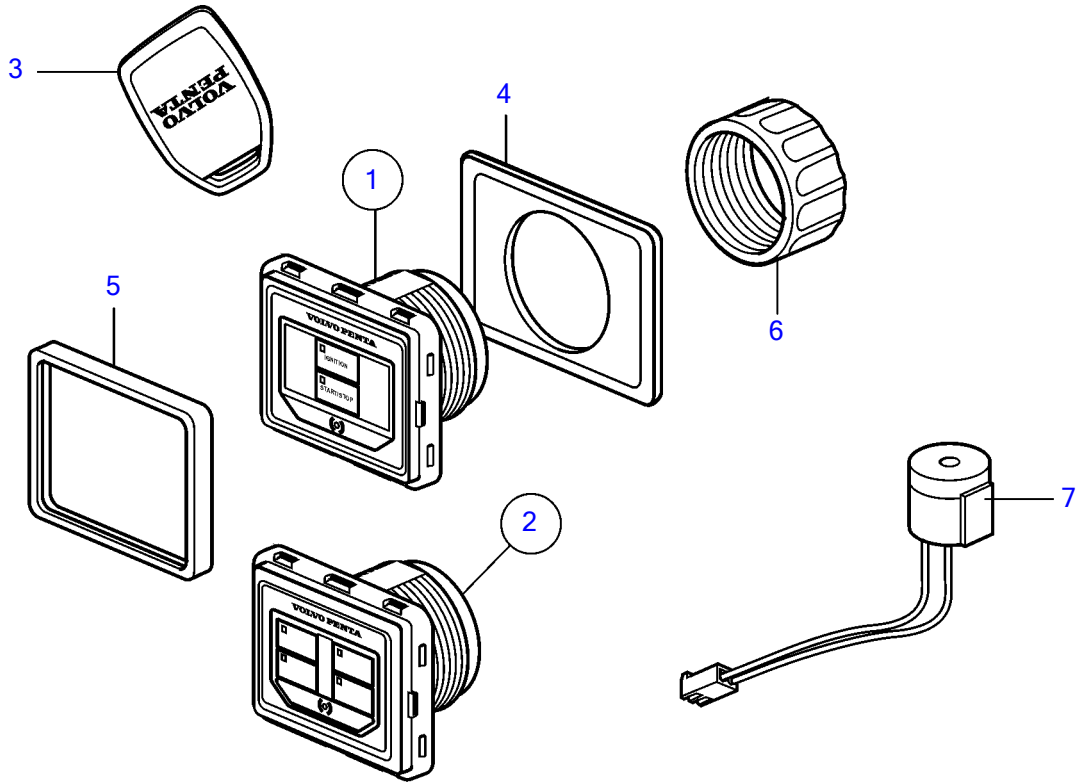

V6-225-E-A

26339

V6-225-E-A

REF	PART NO.	QTY	DESCRIPTION	NOTES
1	21758304	1	Panel	Single panel
2	21836809	1	Panel	Twin panel
3	21758351	2	• Key	
4	3808135	1	• Gasket	
5	21467057	1	• Frame	
6	3808134	1	• Nut	
7	21358227	1	• Buzzer	
8	21693204	1	Cable	e-Key single harness
9	21693208	1	Cable	e-Key twin harness
10	21693202	1	Cable	e-Key single harness with Lanyard
11	21693206	1	Cable	e-Key twin harness with Lanyard
12	21876876	1	Cable	e-Key quad harness