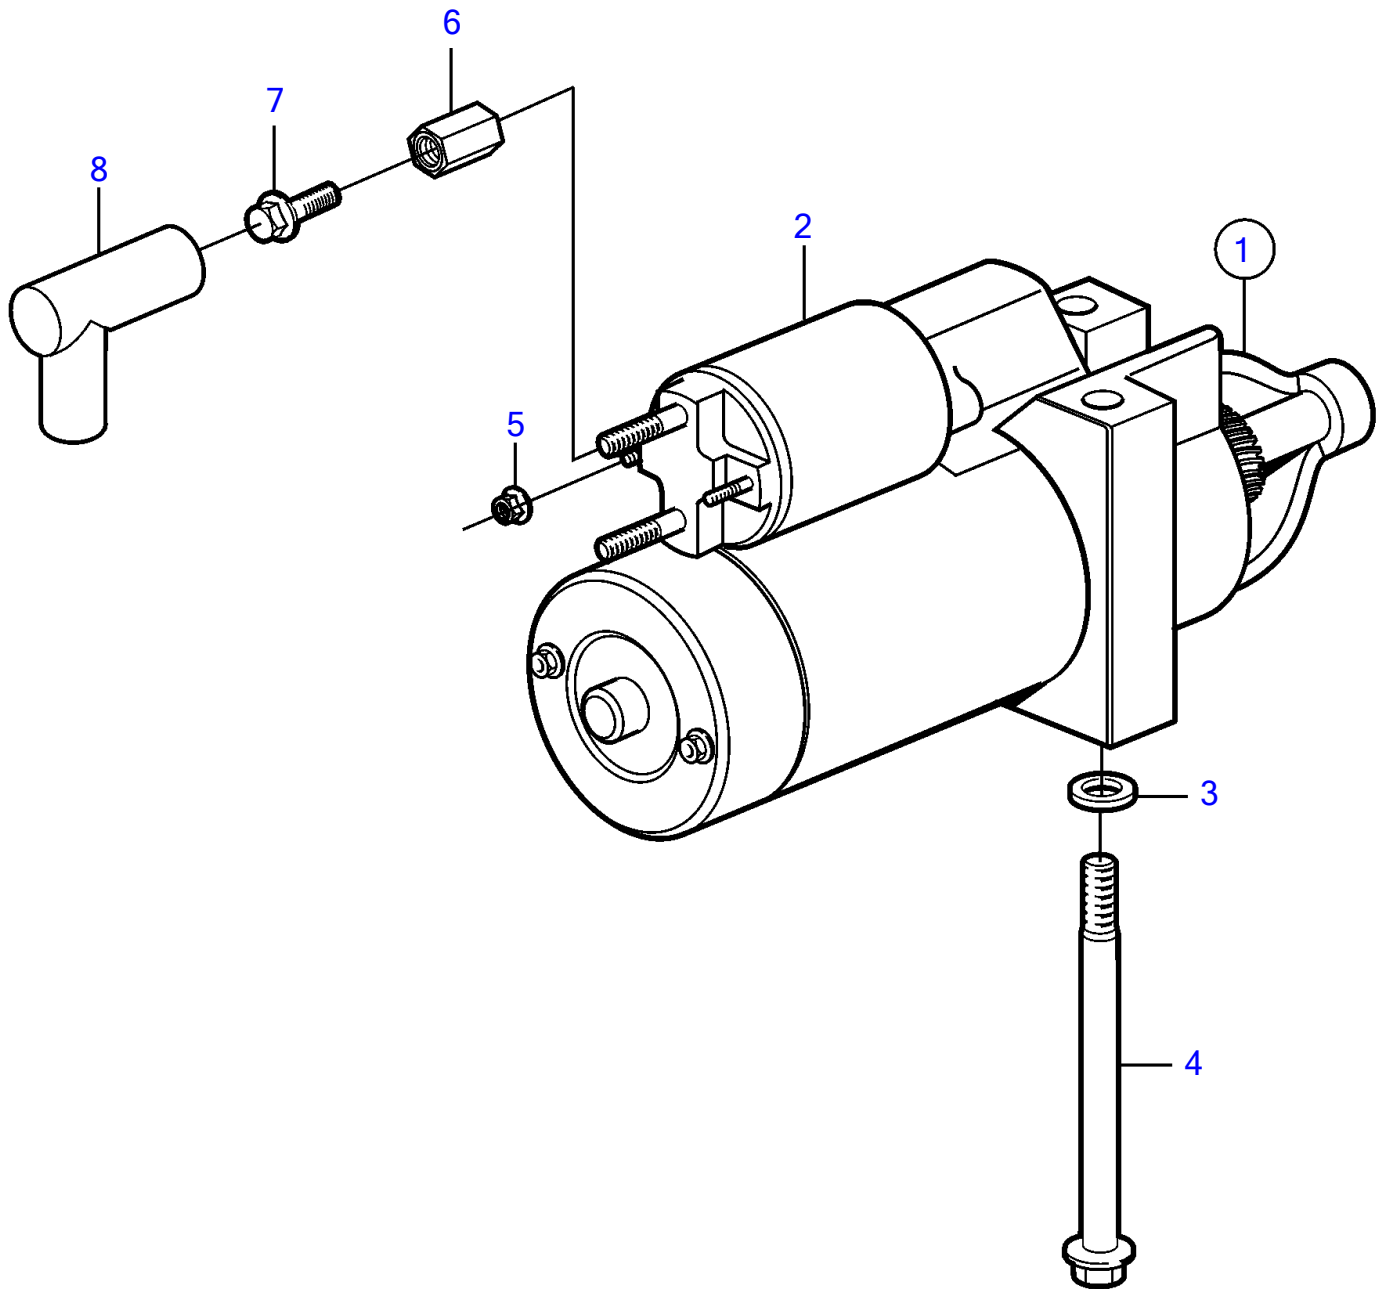

V6-225-E-A

V6-225-E-A

REF	PART NO.	QTY	DESCRIPTION
1	3885317	1	Starter motor
2	3810300	1	• Solenoid kit
3	3854496	2	Washer
4	3857936	2	Screw
5	949874	2	Flange lock nut
6	855314	1	Spacer nut
7	947107	1	Flange screw
8	855798	1	Protecting sleeve