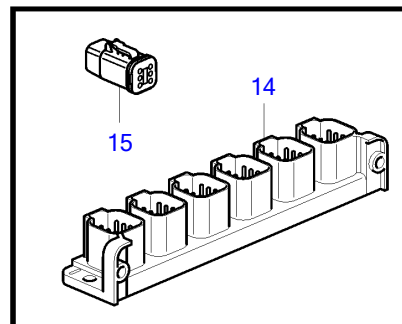

V6-225-E-A

V6-225-E-A

REF	PART NO.	QTY	DESCRIPTION	SEE SEC.	NOTES
1	21825662	1	Cable		Y-split, multisensor
2	21427463	1	Cable		Auxiliary relay
3	977184	1	• Housing		
4	873765	1	Relay		12V
5	3889410	1	Extension cable'verl		L=1.5m
	3842733	1	Extension cable'verl		L=3.0m
	3842734	1	Extension cable'verl		L=5.0m
	3842735	1	Extension cable'verl		L=7.0m
	3842736	1	Extension cable'verl		L=9.0m
	3842737	1	Extension cable'verl		L=11.0m
	21172469	1	Extension cable'verl		L=20m
	21172470	1	Extension cable'verl		L=40m
6	21421945	1	Cable		Steering adapter
7	3588972	1	Cable kit		Y-connector bus cable, 6-pole., L=0.5m
	874960	2	• Housing		
	874959	1	• Housing		
8	3886666	1	Cable, multilink		L=1.5m
	21166002	1	Wiring harness, multilink		7m
	21166003	1	Wiring harness, multilink		9m
	21166004	1	Wiring harness, multilink		13m
9	3588206	1	Cable kit, y-split		
10	21865234	1	Cable		L=1.5m
	874789	1	Cable kit		L=5.0m
	889550	1	Cable		L=7.0m
	889551	1	Cable		L=9.0m
	889552	1	Cable		L=11.0m
	888013	1	Cable		L=13.0m
11	21460908	1	Converter		A-can converter
12	21480272	1	Cable		Extension cable, 6 pin. 1.5m, steering
13	3848966	1	Control unit		Dimmer unit
			• Bulletin P-38-1-1	P-38-1-1-EN	ADU - Automatic Dimmer Unit
14	21469055	1	Connection block		Multi-link hub
15	21825714	1	Terminal		
16	21287072		Wiring harness		T-cable, Multi-link hub
	874960	3	• Housing		
17	21427460	1	Cable		T-cable, Datalink
18	874759	1	Extension cable'verl		extension cable, Easy-link gauges, L=1.0m
	3807043	1	Extension cable'verl		extension cable, Easy-link gauges, L=3.0m