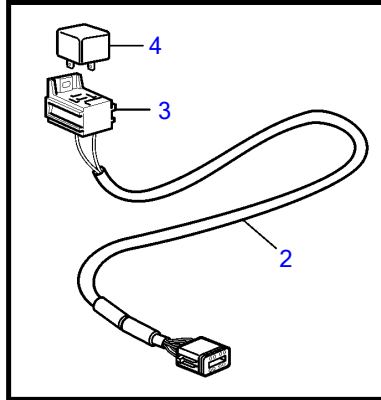

V6-225-E-A

V6-225-E-A

REF	PART NO.	QTY	DESCRIPTION	SEE SEC.	NOTES
1	21825662	1	Cable		Y-split, multisensor
2	21427463	1	Cable		Auxiliary relay
3	977184	1	• Housing		
4	873765	1	Relay		12V
5	3889410	1	Extension cable'verl		L=1.5m
	3842733	1	Extension cable'verl		L=3.0m
	3842734	1	Extension cable'verl		L=5.0m
	3842735	1	Extension cable'verl		L=7.0m
	3842736	1	Extension cable'verl		L=9.0m
	3842737	1	Extension cable'verl		L=11.0m
	21172469	1	Extension cable'verl		L=20m
	21172470	1	Extension cable'verl		L=40m
6	21421945	1	Cable		Steering adapter
7	3588972	1	Cable kit		Y-connector bus cable, 6-pole., L=0.5m
	874960	2	• Housing		
	874959	1	• Housing		
8	3886666	1	Cable, multilink		L=1.5m
	21166002	1	Wiring harness, multilink		7m
	21166003	1	Wiring harness, multilink		9m
	21166004	1	Wiring harness, multilink		13m
9	3588206	1	Cable kit, y-split		
10	21865234	1	Cable		L=1.5m
	874789	1	Cable kit		L=5.0m
	889550	1	Cable		L=7.0m
	889551	1	Cable		L=9.0m
	889552	1	Cable		L=11.0m
	888013	1	Cable		L=13.0m
11	21460908	1	Converter		A-can converter
12	21480272	1	Cable		Extension cable, 6 pin. 1.5m, steering
13	3848966	1	Control unit		Dimmer unit
			• Bulletin P-38-1-1	P-38-1-1-EN	ADU - Automatic Dimmer Unit
14	21469055	1	Connection block		Multi-link hub
15	21825714	1	Terminal		
16	21287072		Wiring harness		T-cable, Multi-link hub
	874960	3	• Housing		
17	21427460	1	Cable		T-cable, Datalink
18	874759	1	Extension cable'verl		extension cable, Easy-link gauges, L=1.0m
	3807043	1	Extension cable'verl		extension cable, Easy-link gauges, L=3.0m