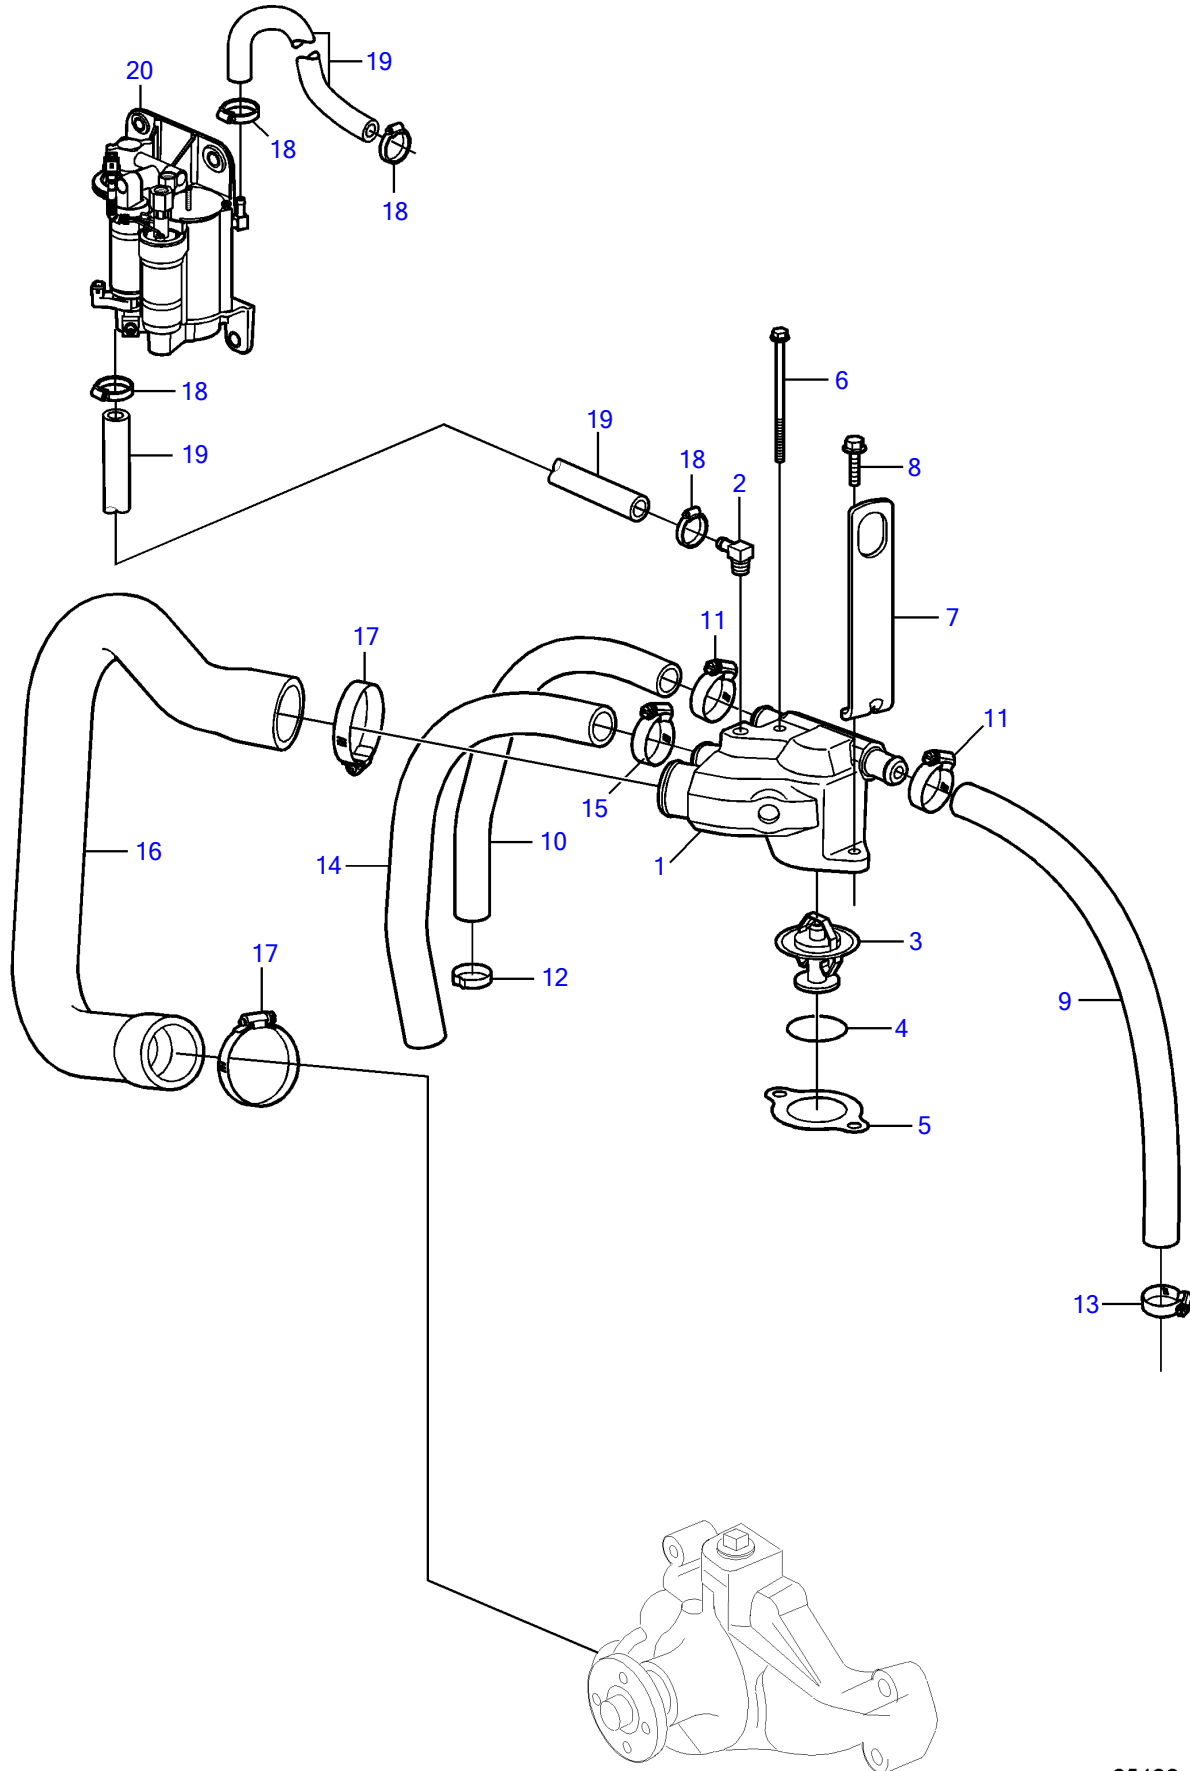

V6-225-E-A

V6-225-E-A

REF	PART NO.	QTY	DESCRIPTION	NOTES
1	3589553	1	Thermostat housing	
2	3853597	1	Elbow	
3	3587597	1	Thermostat	
4	983944	1	O-ring	
5	3852111	1	Gasket	
6	968842	1	Flange screw	
7	3593503	1	Bracket	
8	946671	1	Flange screw	
9	21452586	1	Hose	
10	3862536	1	Hose	
11	3863439	2	Hose clamp	
12	(982715)	1	Clamp	Obsolete part
13	(982715)	1	Clamp	Obsolete part
14	3817817	1	Hose	
15	3863441	1	Hose clamp	
16	3862523	1	Hose	
17	3863438	2	Hose clamp	
18	3860413	4	Hose clamp	
19	3862550	2	Hose	
20		1	Fuel pump	