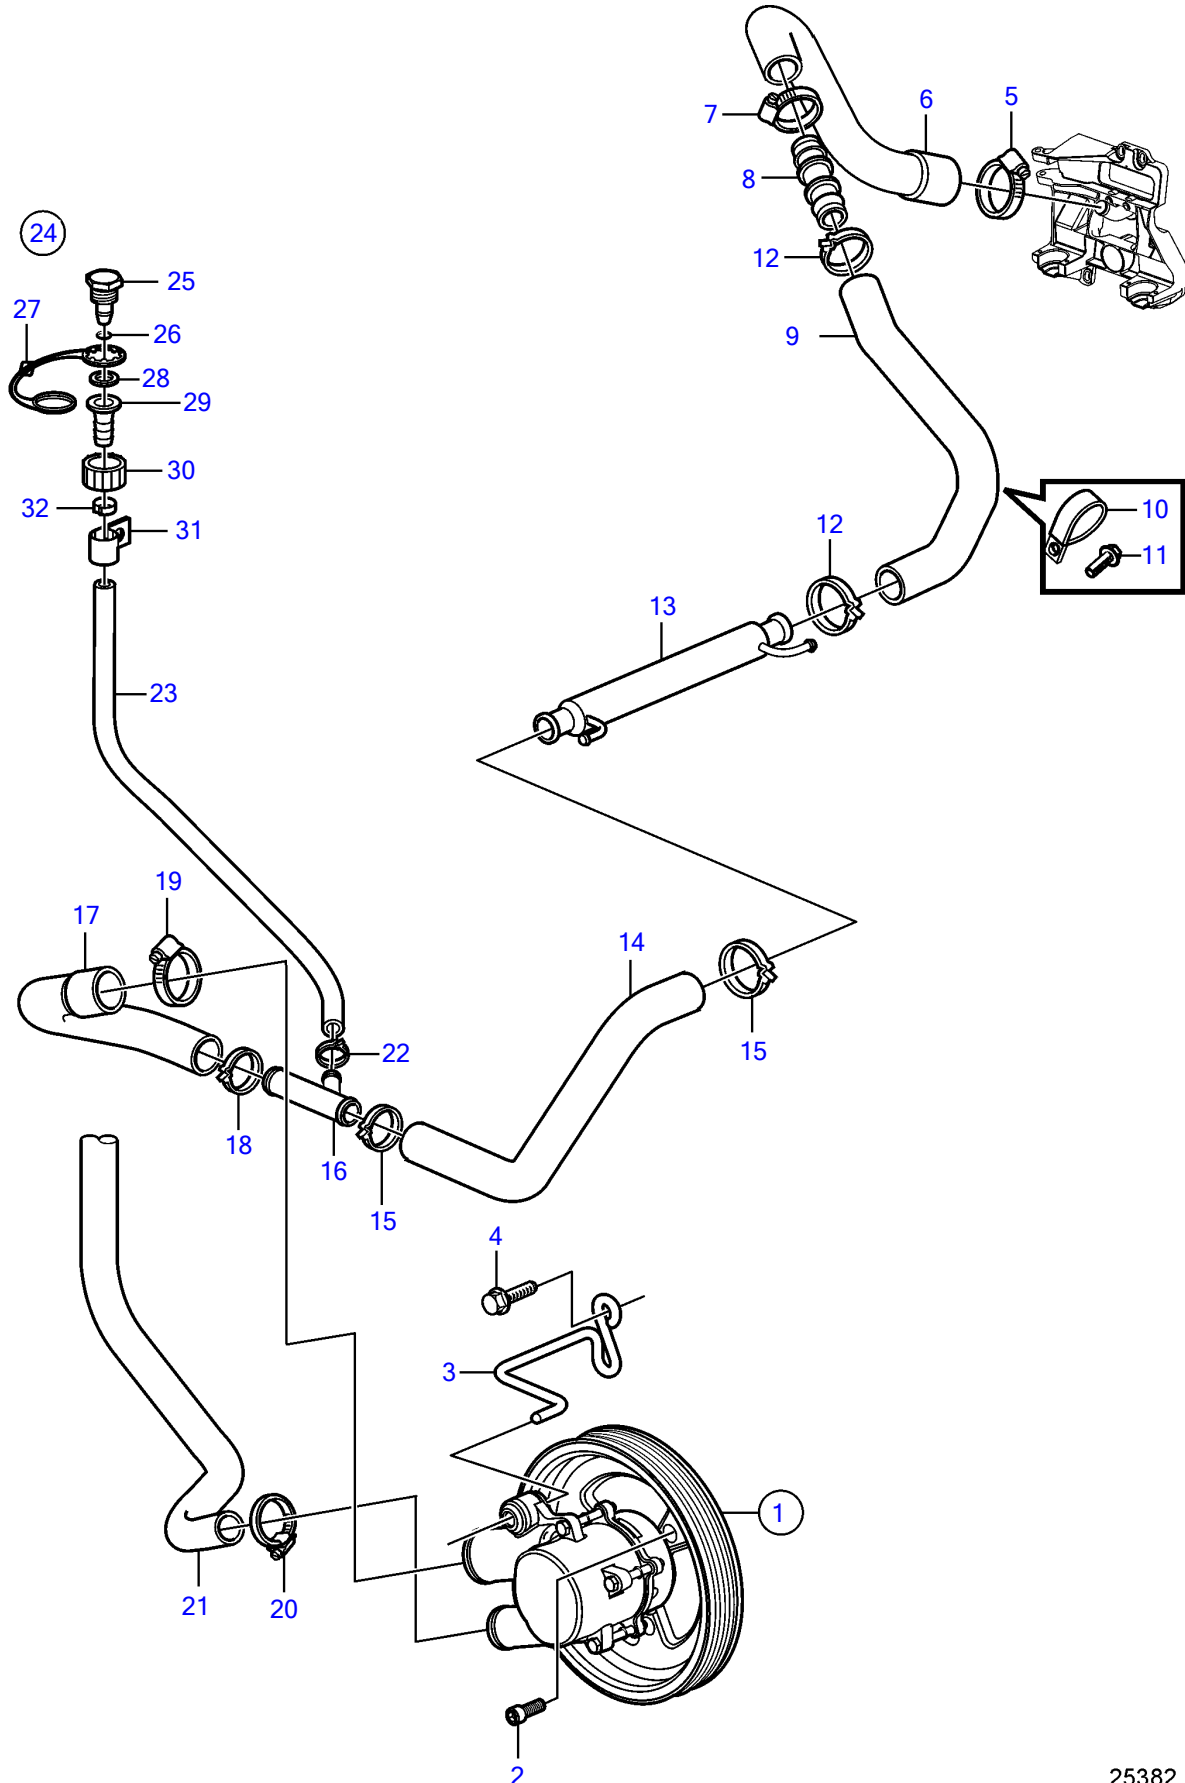

V6-225-E-A

V6-225-E-A

REF	PART NO.	QTY	DESCRIPTION	NOTES
1	21212799	1	Pump	
2	3857939	3	Screw	
3	3595464	1	Bracket	
4	3860163	2	Flange screw	
5	3812302	1	Hose clamp	
6	21340837	1	Hose	
7	3863444	1	Hose clamp	
8	21429137	1	Connector	
9	21452584	1	Hose	
10	3853312	2	Clamp	replaced by next part number
	(21619466)	2	Attaching clamp	Obsolete part
11	(3853557)	2	Flange screw	Obsolete part, 3/8" - 16 unc, L=0.75" (19mm)
12	982645	3	Clamp	
13	21399019	1	Hydraulic oil cooler	
14	21340840	1	Hose	
15	982645	2	Clamp	
16	3862699	1	T-pipe	
17	21429134	1	Hose	
18	3863440	1	Hose clamp	
19		1	Hose clamp	
20	3852602	1	Hose clamp	
21	3817817	1	Hose, therm. housing	For seawater cooled engine
22	978173	1	Hose clamp	
23	3862901	1	Hose	
24	3807440	1	Connector	
25		1	• Cap	Not sold separately
26	942978	1	• O-ring	
27	3862082	1	• Retainer	
28	3807664	1	• Washer	
29		1	• Connector	Not sold separately
30		1	• Connector	Not sold separately
31	3862891	1	Attaching clamp	
32	978174	1	Hose clamp	