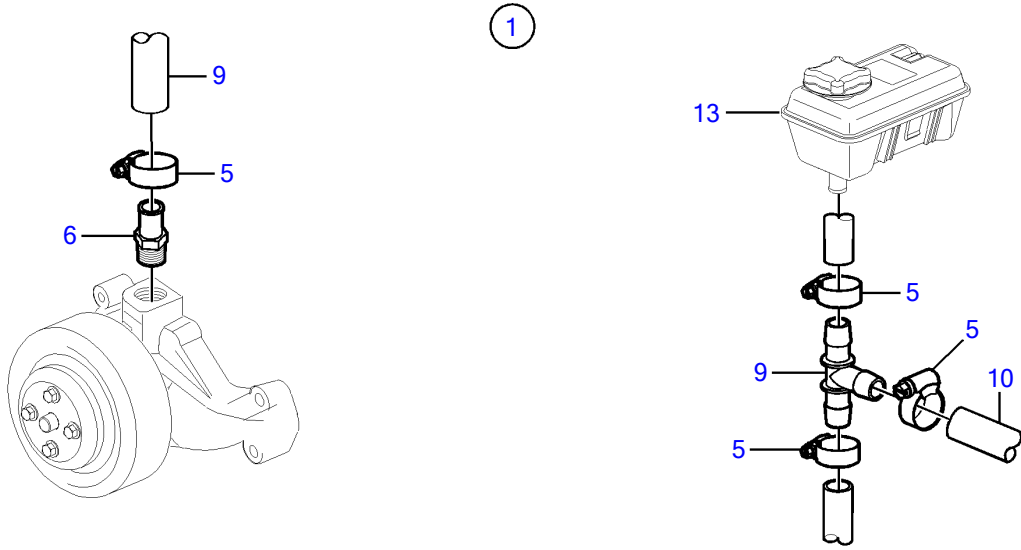

V6-225-E-A

V6-225-E-A

REF	PART NO.	QTY	DESCRIPTION	NOTES
1	21527832	1	Kit	Kit has other parts that are not used on this engine
2	40005443	1	• Nipple	7/16" - 14 unc
3	976970	1	• • O-ring	
4	856483	1	• Hose connection	1/4"-18 NPTF
5	3852602	4	• Hose clamp	
6	3818035	1	• Fitting	
7	3863068	1	• T-pipe	
8	3854978	2	• Hose clamp	
9	3860613	1	• T-nipple	
10		X	Hose, heater	Hose not supplied with kit.
11		X	Hose	Cut, Circulation pump to heat exchanger
12		X	Heat exchanger	
13		X	Expansion tank	