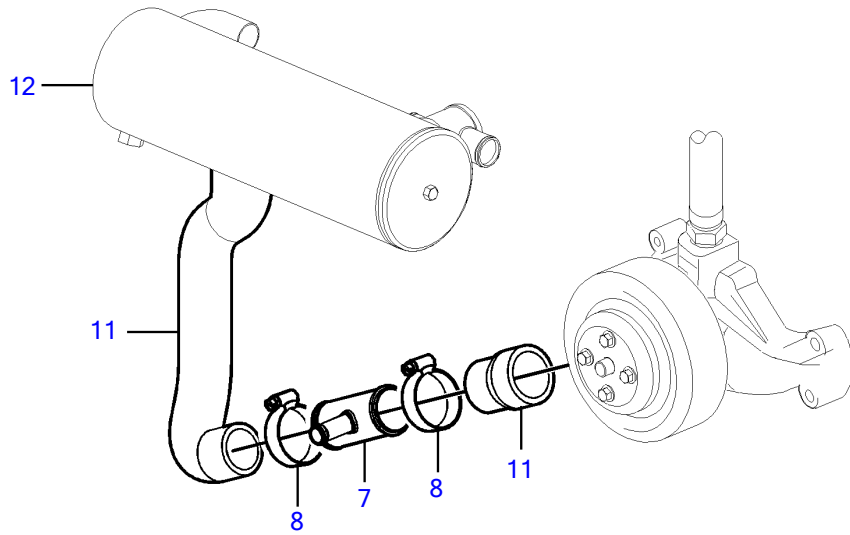

V6-225-E-A

V6-225-E-A

REF	PART NO.	QTY	DESCRIPTION	NOTES
1	21527832	1	Kit	Kit has other parts that are not used on this engine
2	40005443	1	• Nipple	7/16" - 14 unc
3	976970	1	• • O-ring	
4	856483	1	• Hose connection	1/4"-18 NPTF
5	3852602	4	• Hose clamp	
6	3818035	1	• Fitting	
7	3863068	1	• T-pipe	
8	3854978	2	• Hose clamp	
9	3860613	1	• T-nipple	
10		X	Hose, heater	Hose not supplied with kit.
11		X	Hose	Cut, Circulation pump to heat exchanger
12		X	Heat exchanger	
13		X	Expansion tank	