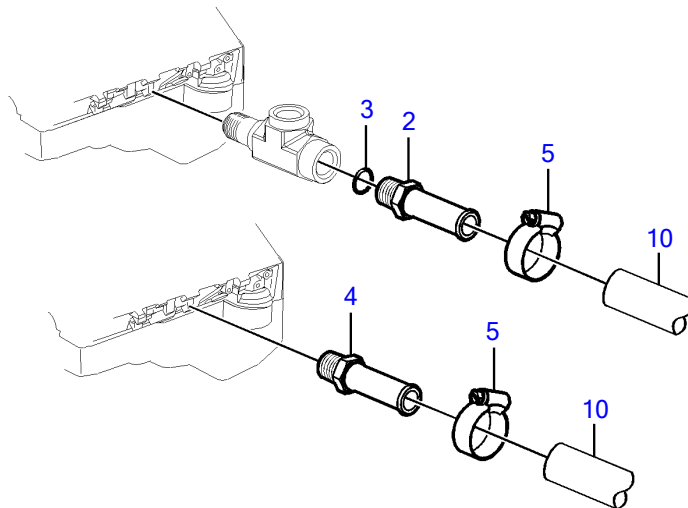

V6-225-E-A

V6-225-E-A

REF	PART NO.	QTY	DESCRIPTION	NOTES
1	21527832	1	Kit	Kit has other parts that are not used on this engine
2	40005443	1	• Nipple	7/16" - 14 unc
3	976970	1	• • O-ring	
4	856483	1	• Hose connection	1/4"-18 NPTF
5	3852602	4	• Hose clamp	
6	3818035	1	• Fitting	
7	3863068	1	• T-pipe	
8	3854978	2	• Hose clamp	
9	3860613	1	• T-nipple	
10		X	Hose, heater	Hose not supplied with kit.
11		X	Hose	Cut, Circulation pump to heat exchanger
12		X	Heat exchanger	
13		X	Expansion tank	