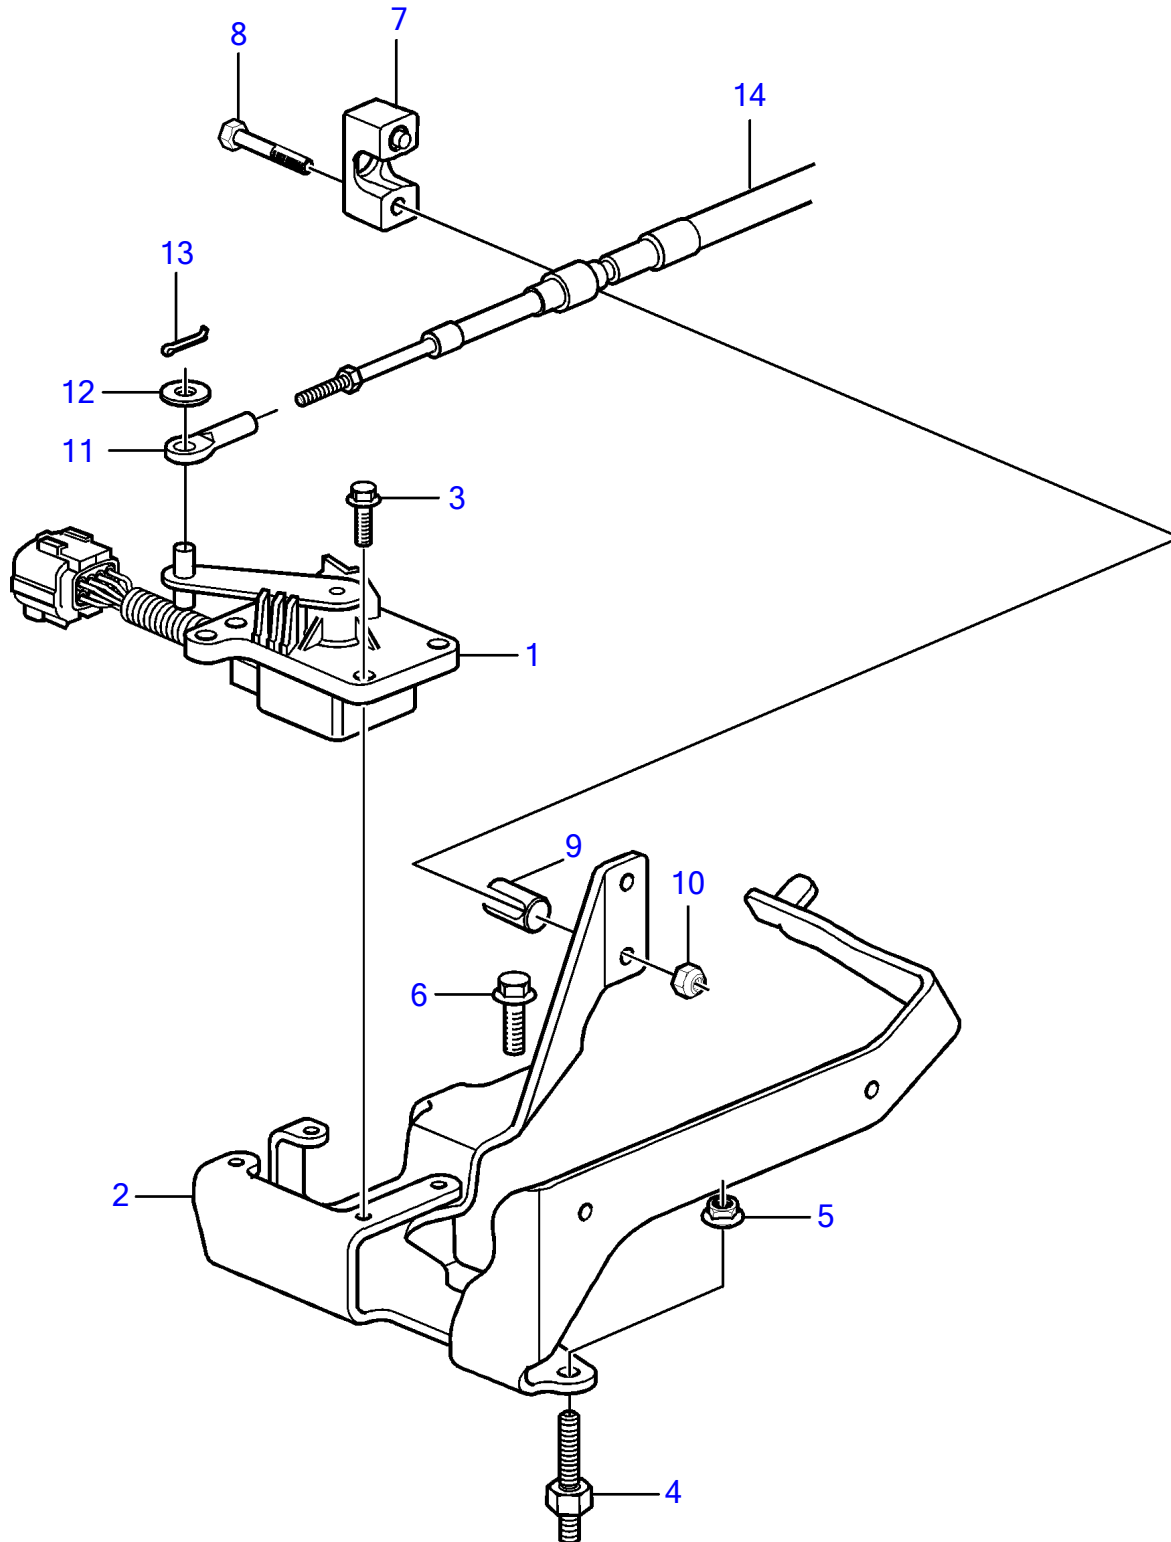

V6-225-E-A

V6-225-E-A

REF	PART NO.	QTY	DESCRIPTION	NOTES
1	21560199	1	Throttle control	
2	21454938	1	Bracket	
3	946544	4	Flange screw	
4	3594748	1	Spacer screw	L=45mm
	3594749	2	Spacer screw	L=40mm
5	981124	3	Flange nut	
6	983643	1	Flange screw	
7	3850266	1	Anchor	
8	(3852048)	1	Screw	Obsolete part
9	3852019	1	Retainer	
10	3852118	1	Nut	
11	3850941	1	Adapter	
12	3852193	1	Washer	
13	3852052	1	Split pin	
14		1	Cable	