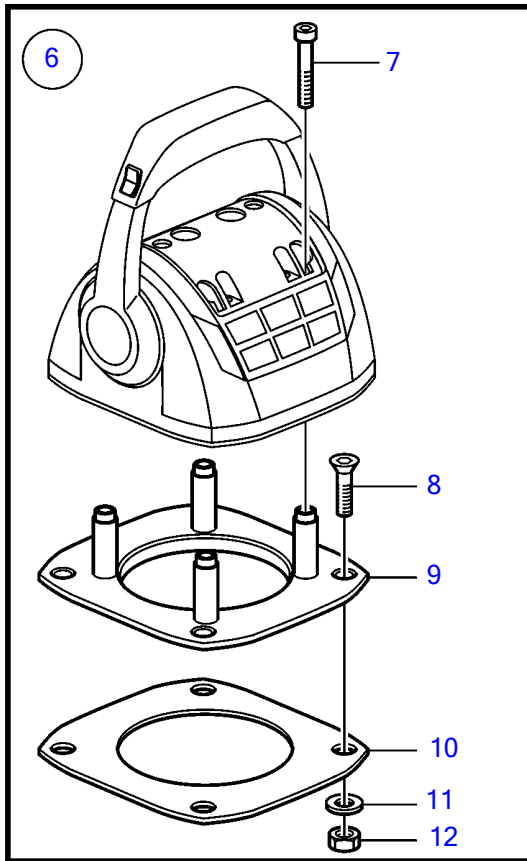

V6-225-E-A

V6-225-E-A

REF	PART NO.	QTY	DESCRIPTION	SEE SEC.	NOTES
1	21730157	1	Control lever		
	3586259	1	Software		Vodia-programming. This p/n can not be ordered, but will be used for invoicing.
	3586261	1	Software		Warehouse programming. This p/n can not be ordered, but will be used for invoicing.
2	21526920	1	• Spare parts kit, position sensor		
3		1	• • Tensioner		
4		1	• • Spring		
5		1	• • Pin		
6	21526948	1	• Kit, mounting bracket		
7	995042	4	• • Hex. socket screw		
8	994821	4	• • Hex. socket screw		
9	(21461704)	1	• • Bracket		Obsolete part
10		1	• • Gasket		
11	940275	4	• • Washer		
12	984456	4	• • Lock nut		
13	21527169	1	• Kit, plastic parts		
			• Bulletin P-44-5-25	P-44-5-25-EN	Spare part kits for EVC controls
14	(21461681)	1	• • Cover		Obsolete part
15		2	• • Handle		
16		2	• • Hub cap		
17	21758955	1	Kit		
			• Bulletin P-44-5-25	P-44-5-25-EN	Spare part kits for EVC controls
18		1	• Knob		
19		2	• Cover		
20	21461675	1	Cable holder		

47702827-27-37231

27595

Upd:2014-11-10

V6-225-E-A

VOLVO
PENTA