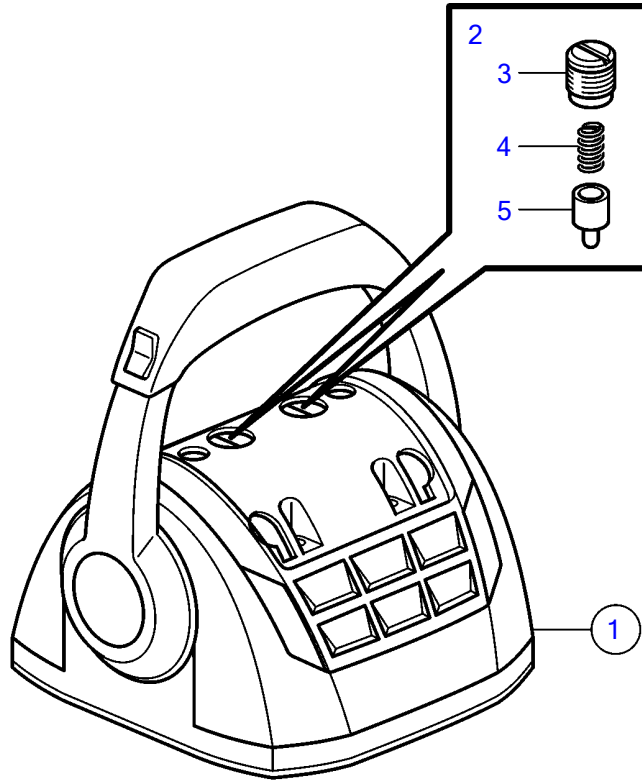

V6-225-E-A

V6-225-E-A

REF	PART NO.	QTY	DESCRIPTION	SEE SEC.	NOTES
1	21730157	1	Control lever		
	3586259	1	Software		Vodia-programming. This p/n can not be ordered, but will be used for invoicing.
	3586261	1	Software		Warehouse programming. This p/n can not be ordered, but will be used for invoicing.
2	21526920	1	• Spare parts kit, position sensor		
3		1	• • Tensioner		
4		1	• • Spring		
5		1	• • Pin		
6	21526948	1	• Kit, mounting bracket		
7	995042	4	• • Hex. socket screw		
8	994821	4	• • Hex. socket screw		
9	(21461704)	1	• • Bracket		Obsolete part
10		1	• • Gasket		
11	940275	4	• • Washer		
12	984456	4	• • Lock nut		
13	21527169	1	• Kit, plastic parts		
			• Bulletin P-44-5-25	P-44-5-25-EN	Spare part kits for EVC controls
14	(21461681)	1	• • Cover		Obsolete part
15		2	• • Handle		
16		2	• • Hub cap		
17	21758955	1	Kit		
			• Bulletin P-44-5-25	P-44-5-25-EN	Spare part kits for EVC controls
18		1	• Knob		
19		2	• Cover		
20	21461675	1	Cable holder		

47702827-27-37231

27595

Upd:2014-11-10

V6-225-E-A

VOLVO
PENTA