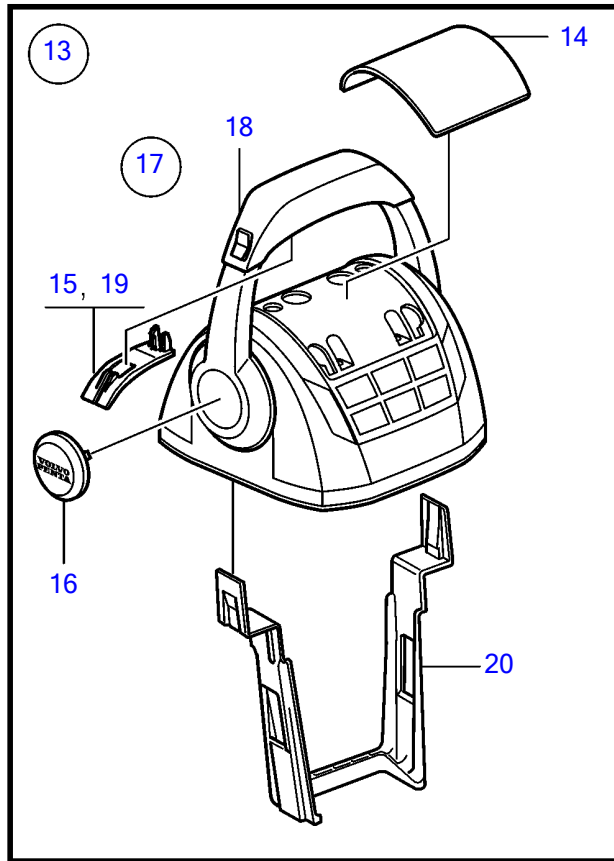

V6-225-E-A

V6-225-E-A

REF	PART NO.	QTY	DESCRIPTION	SEE SEC.	NOTES
1	21730157	1	Control lever		
	3586259	1	Software		Vodia-programming. This p/n can not be ordered, but will be used for invoicing.
	3586261	1	Software		Warehouse programming. This p/n can not be ordered, but will be used for invoicing.
2	21526920	1	• Spare parts kit, position sensor		
3		1	• • Tensioner		
4		1	• • Spring		
5		1	• • Pin		
6	21526948	1	• Kit, mounting bracket		
7	995042	4	• • Hex. socket screw		
8	994821	4	• • Hex. socket screw		
9	(21461704)	1	• • Bracket		Obsolete part
10		1	• • Gasket		
11	940275	4	• • Washer		
12	984456	4	• • Lock nut		
13	21527169	1	• Kit, plastic parts		
			• Bulletin P-44-5-25	P-44-5-25-EN	Spare part kits for EVC controls
14	(21461681)	1	• • Cover		Obsolete part
15		2	• • Handle		
16		2	• • Hub cap		
17	21758955	1	Kit		
			• Bulletin P-44-5-25	P-44-5-25-EN	Spare part kits for EVC controls
18		1	• Knob		
19		2	• Cover		
20	21461675	1	Cable holder		

47702827-27-37231

27595

Upd:2014-11-10

V6-225-E-A

VOLVO
PENTA