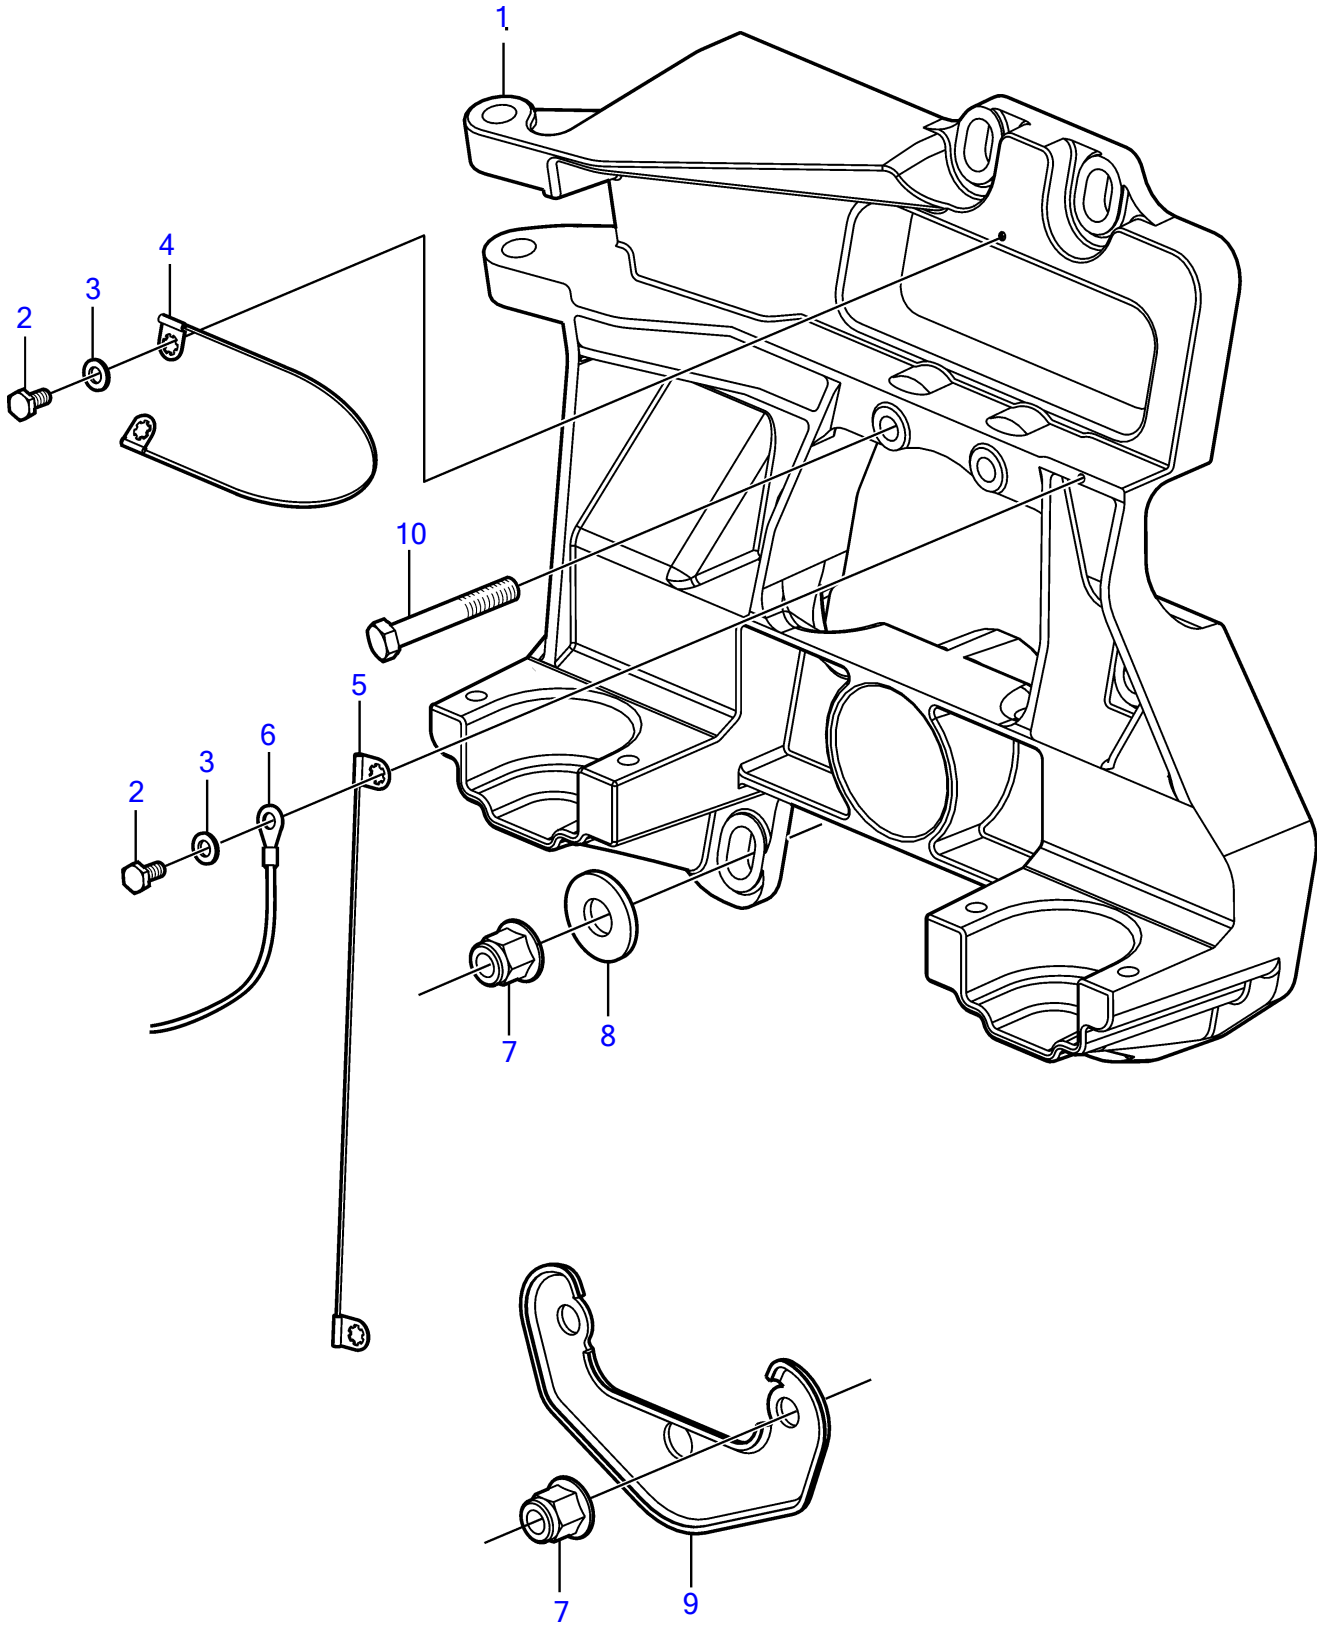

SX-S, SX-SLT

SX-S, SX-SLT

REF	PART NO.	QTY	DESCRIPTION
1	3852381	1	Plate
2	3852050	2	Screw
3	3852193	2	Washer
4	3853929	2	Chassis ground cable
5	3853928	1	Chassis ground cable
6	3853927	1	Chassis ground cable
7	3853329	6	Nut
8	3852573	4	Washer
9	3852605	1	Bearing plate
10	3853547	2	Flange screw